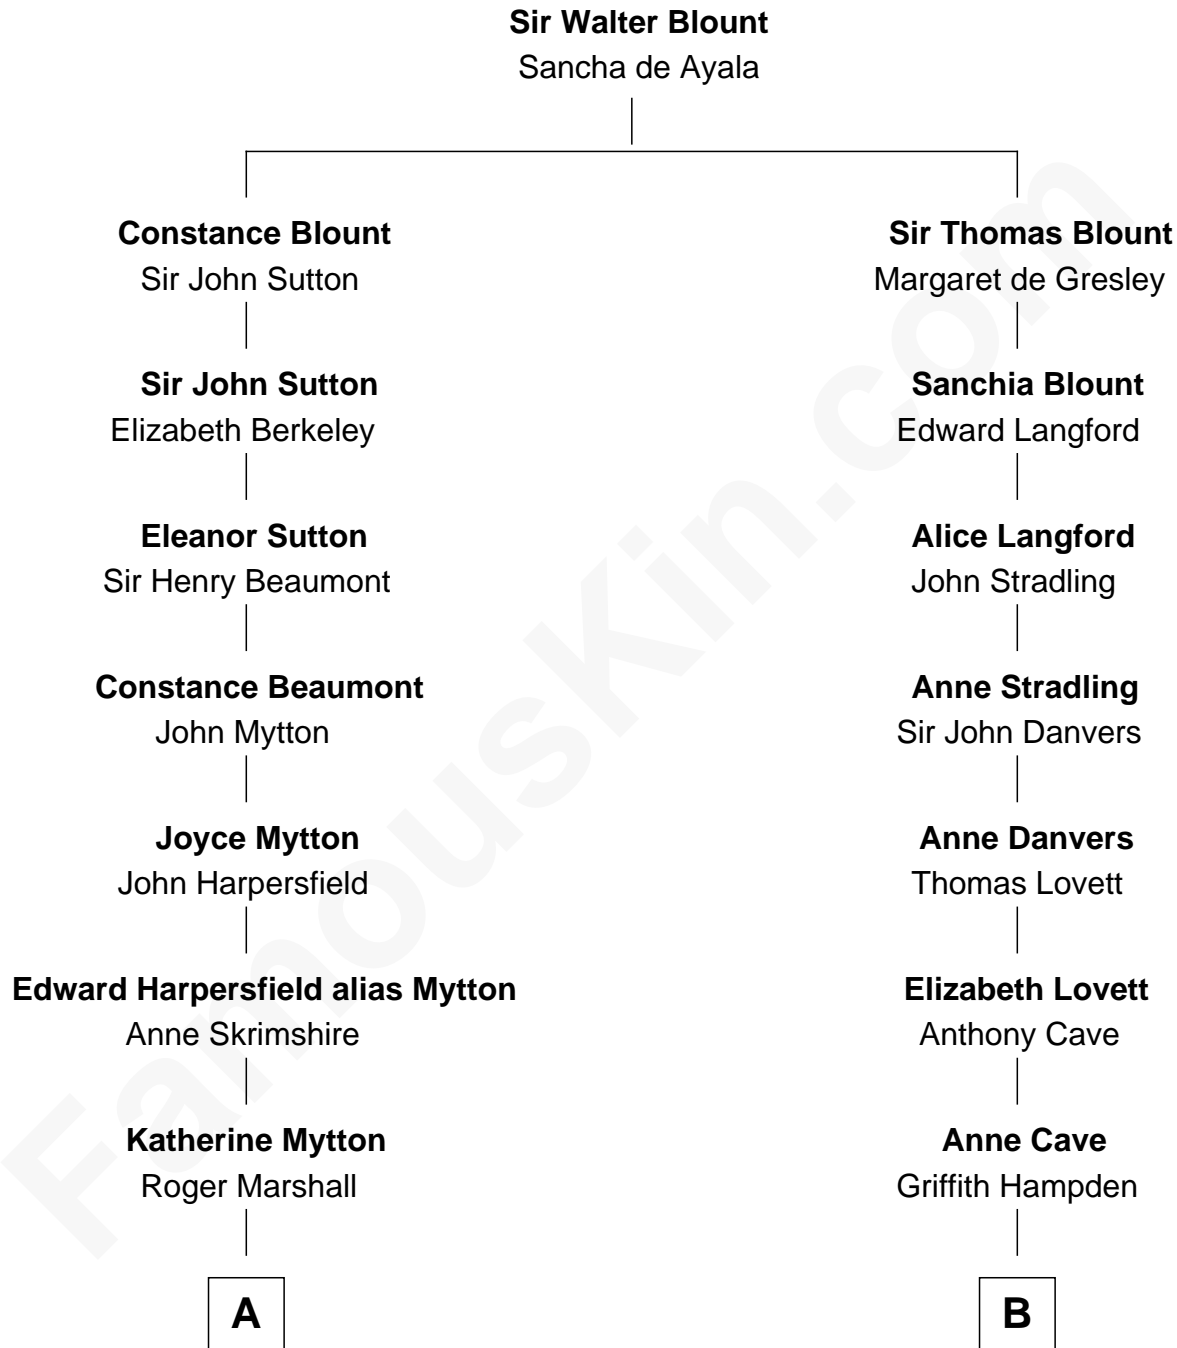

FamousKin.com

Relationship Chart of

Chevy Chase

Comedian, Actor and Writer

19th cousin 2 times removed of

Cara Delevingne

Fashion Model and Movie Actress

C

Edward Leigh Chase
Mabel Penrose Tinsley

Edward Tinsley Chase
Cathalene Parker Browning

Chevy Chase
Comedian, Actor and Writer

D

Armyne Evelyne Gordon
Sir Lionel Lawson Faudel-Phillips

Anne Margaret Faudel-Phillips
John Vincent Sheffield