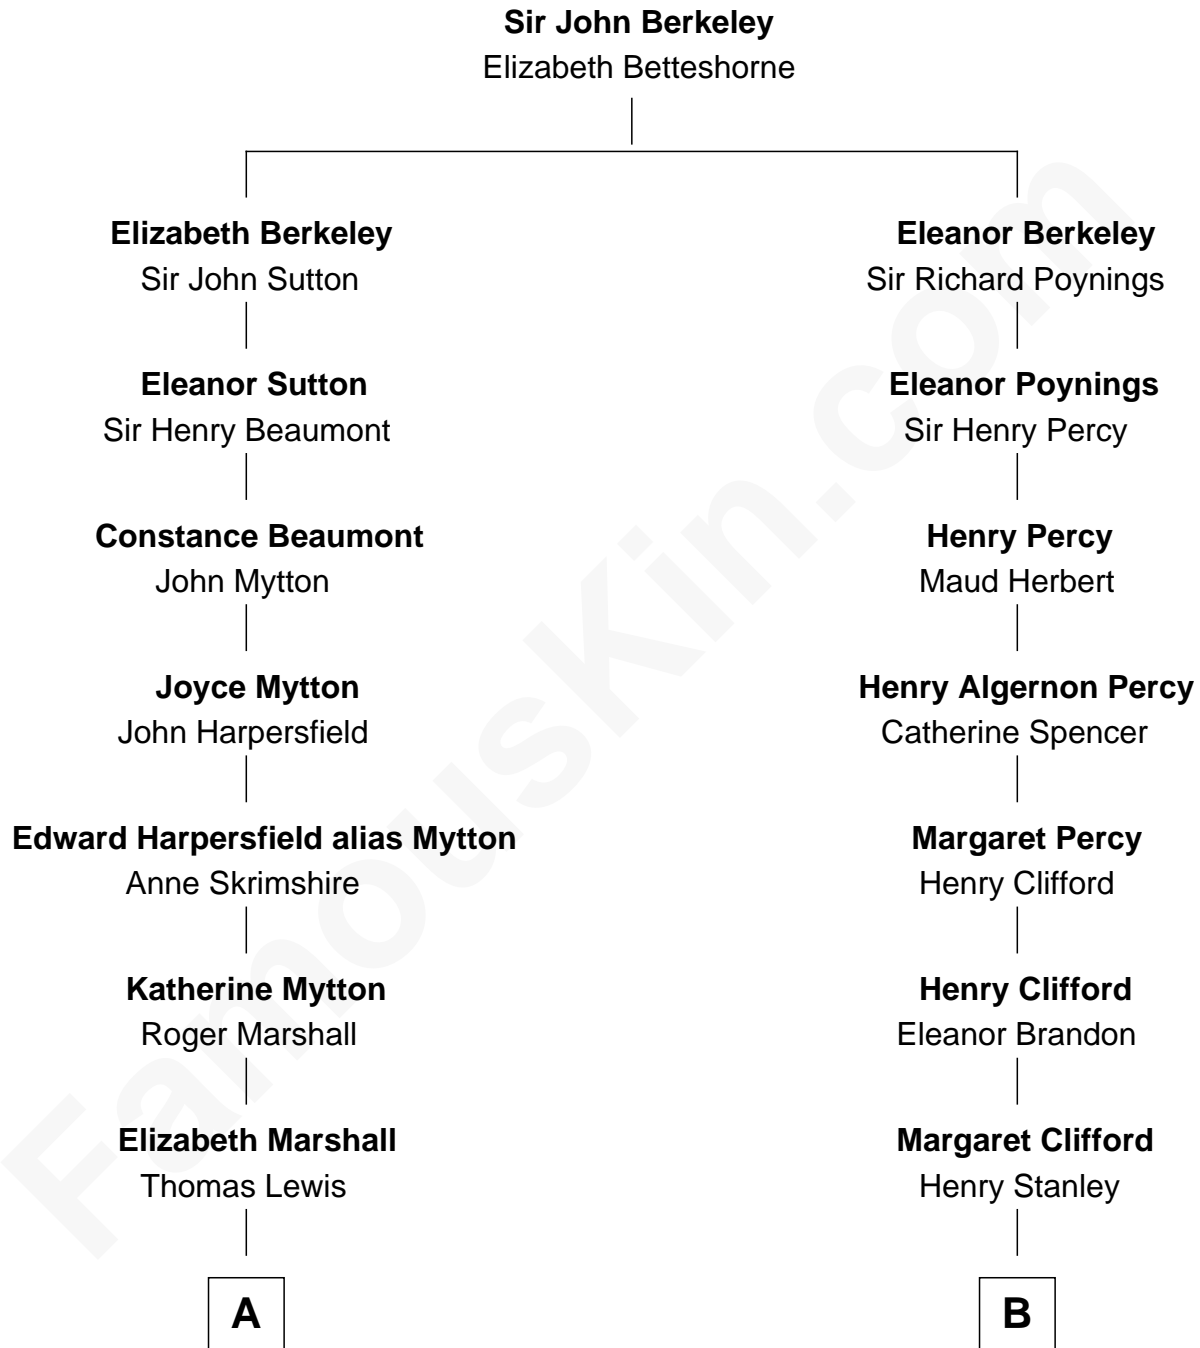

FamousKin.com

Relationship Chart of

Chevy Chase

Comedian, Actor and Writer

18th cousin 3 times removed of

Cara Delevingne

Fashion Model and Movie Actress

C

Edward Tinsley Chase
Cathalene Parker Browning

Chevy Chase
Comedian, Actor and Writer

D

Armyne Evelyne Gordon
Sir Lionel Lawson Faudel-Phillips

Anne Margaret Faudel-Phillips
John Vincent Sheffield

Jane Armyne Sheffield
Sir Jocelyn Edward Greville Stevens