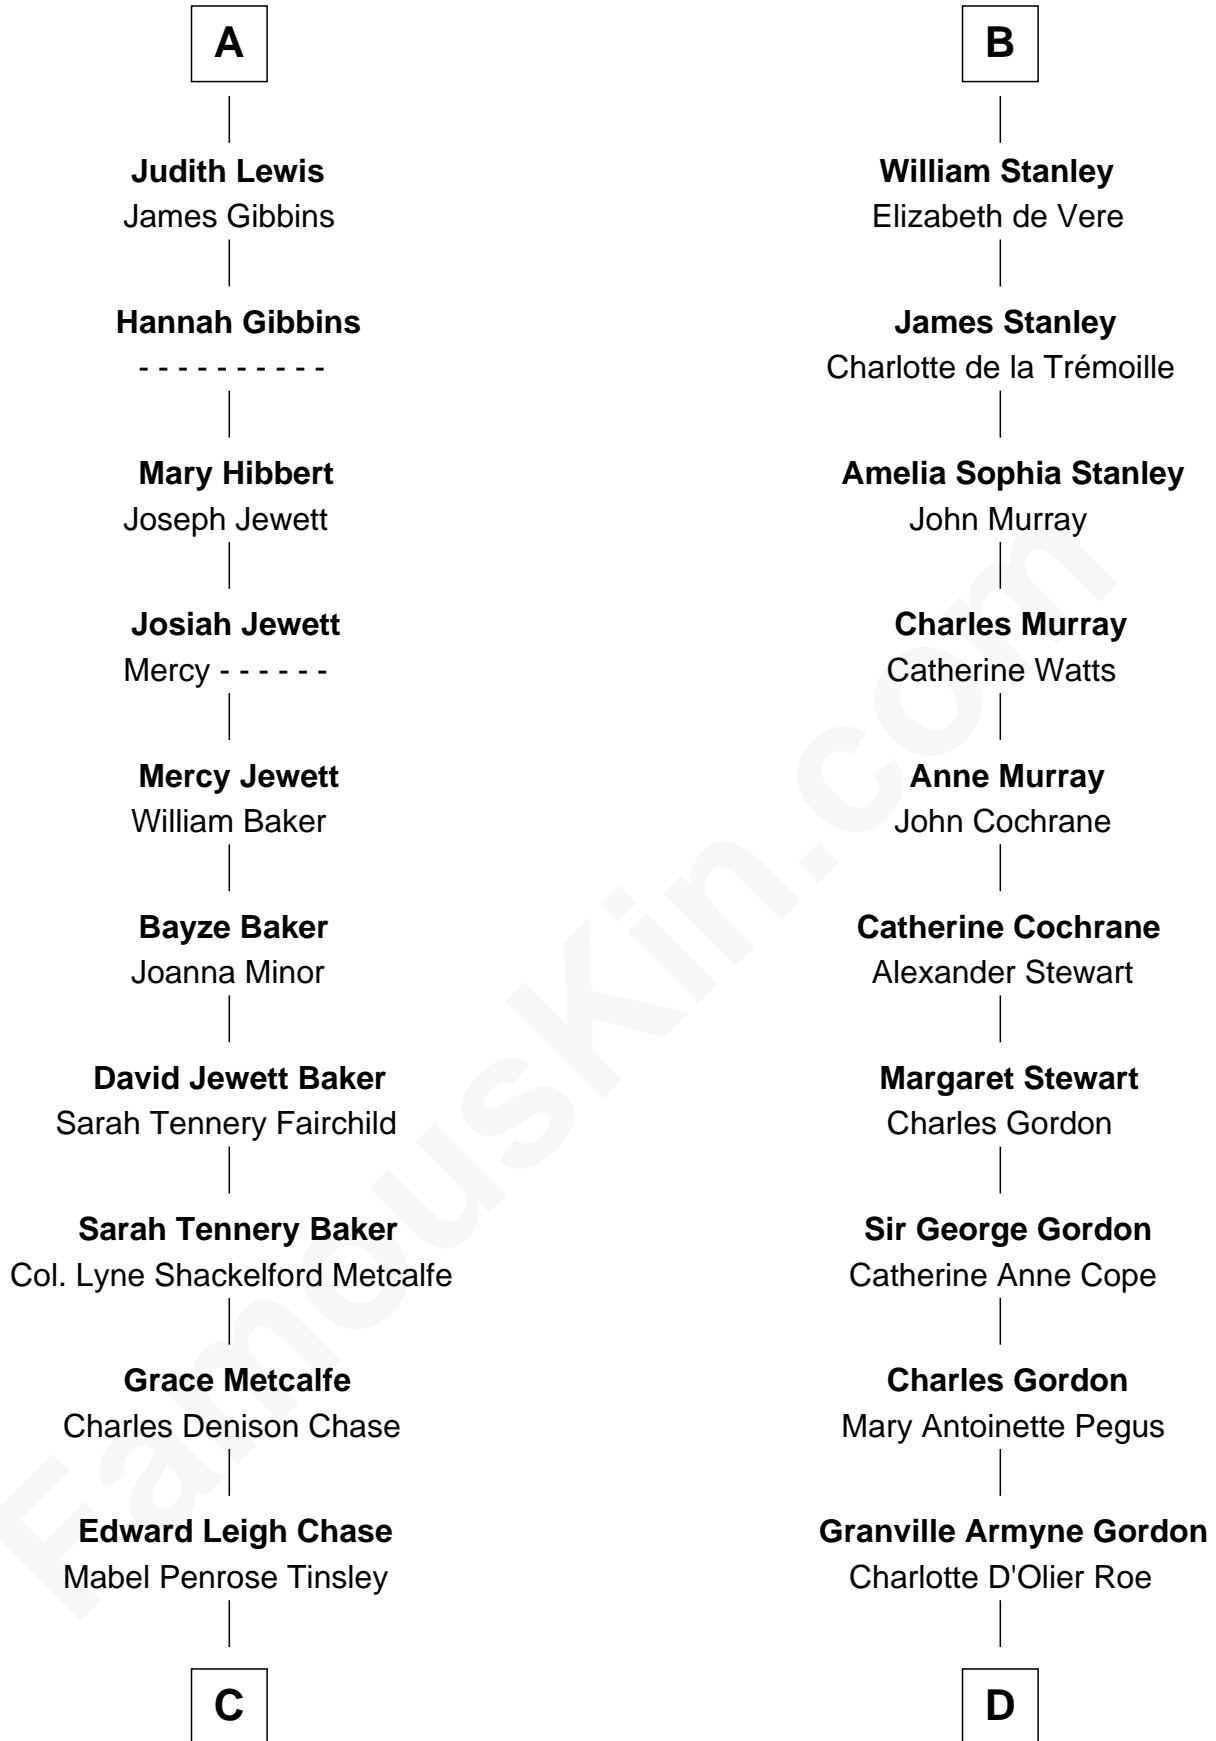

FamousKin.com

Relationship Chart of

Chevy Chase

Comedian, Actor and Writer

18th cousin 3 times removed of

Cara Delevingne

Fashion Model and Movie Actress

C

Edward Tinsley Chase
Cathalene Parker Browning

Chevy Chase
Comedian, Actor and Writer

D

Armyne Evelyne Gordon
Sir Lionel Lawson Faudel-Phillips

Anne Margaret Faudel-Phillips
John Vincent Sheffield

Jane Armyne Sheffield
Sir Jocelyn Edward Greville Stevens

Pandora Anne Stevens
Charles Hamar Delevingne

Cara Delevingne
Model and Actress