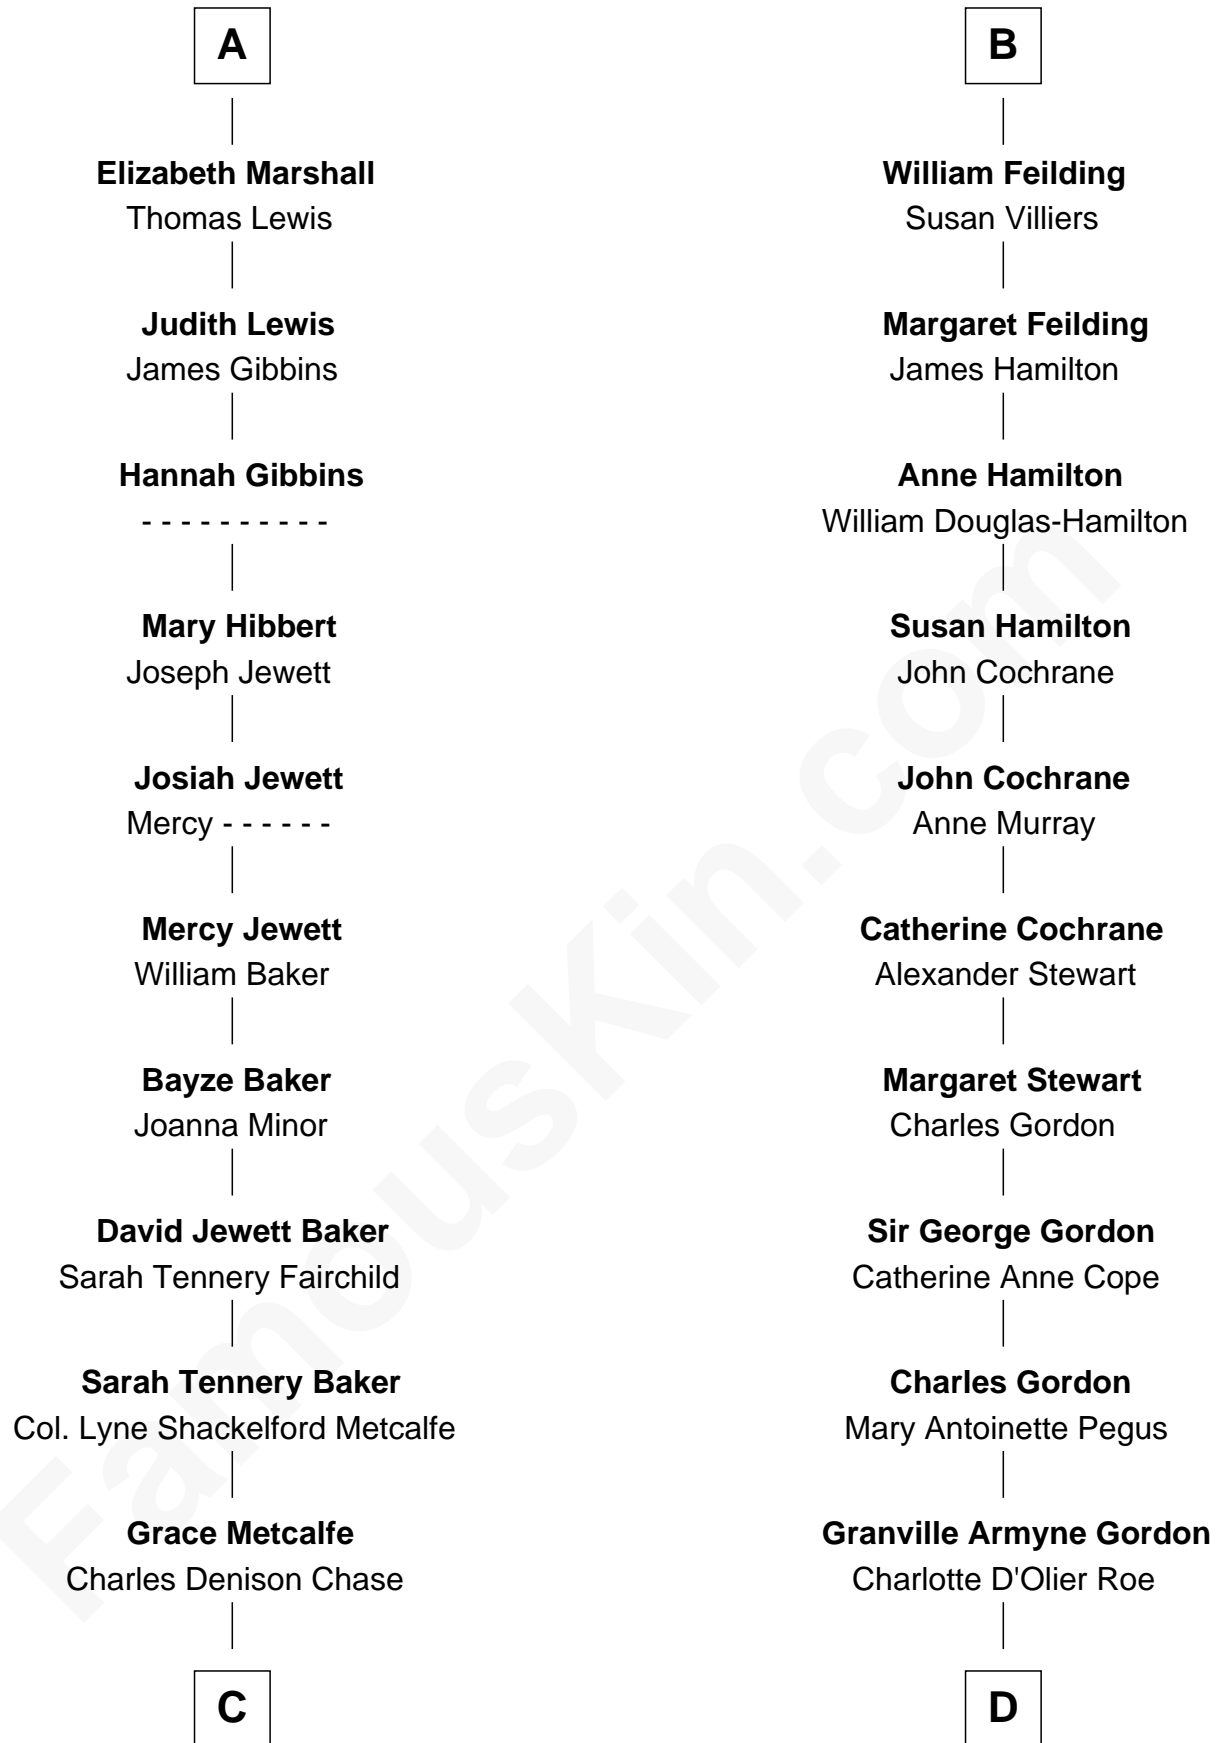

FamousKin.com

Relationship Chart of

Chevy Chase

Comedian, Actor and Writer

19th cousin 2 times removed of

Cara Delevingne

Fashion Model and Movie Actress

Sir William Willoughby

Lucy le Strange

C

Edward Leigh Chase
Mabel Penrose Tinsley

Edward Tinsley Chase
Cathalene Parker Browning

Chevy Chase
Comedian, Actor and Writer

D

Armyne Evelyne Gordon
Sir Lionel Lawson Faudel-Phillips

Anne Margaret Faudel-Phillips
John Vincent Sheffield

Jane Armyne Sheffield
Sir Jocelyn Edward Greville Stevens

Pandora Anne Stevens
Charles Hamar Delevingne

Cara Delevingne
Model and Actress