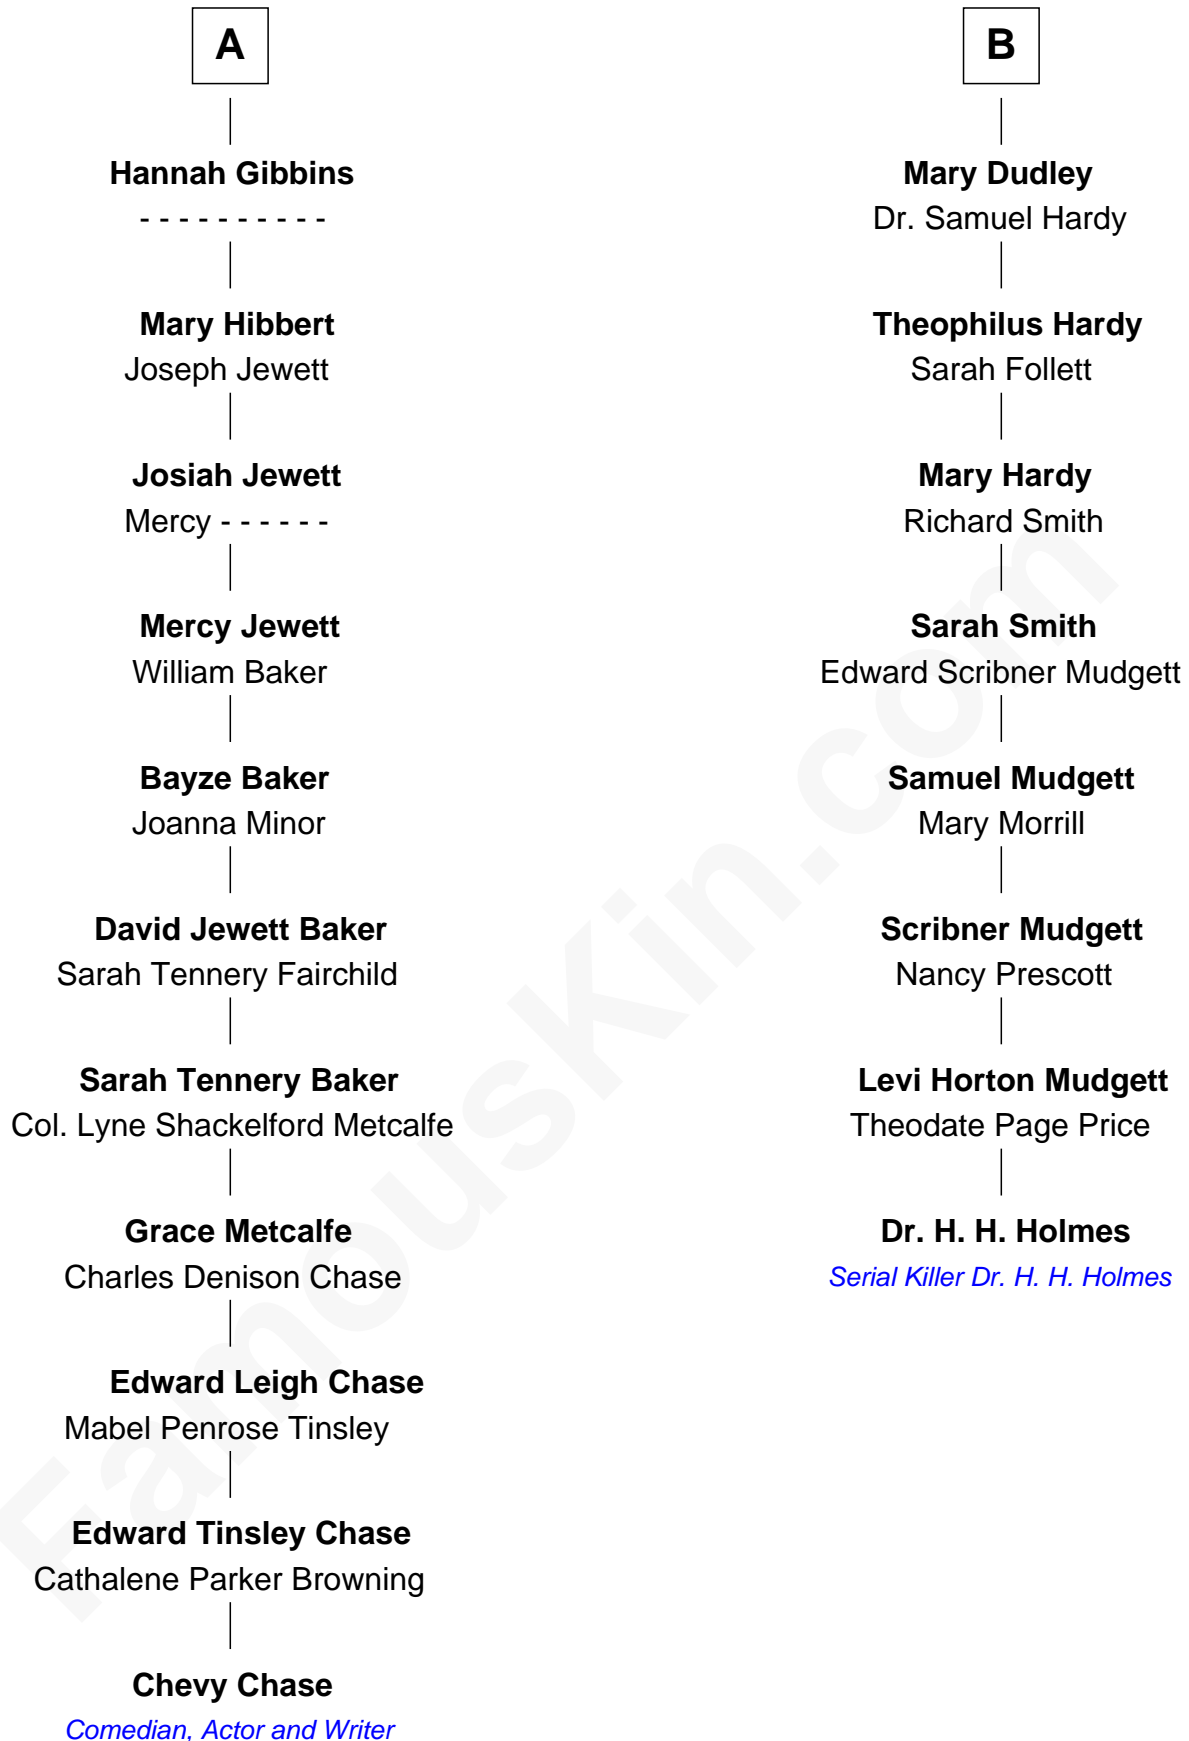

## Relationship Chart of

### Chevy Chase

Comedian, Actor and Writer

14th cousin 3 times removed of

**Dr. H. H. Holmes**

Serial Killer aka "Devil in the White City"

Chevy Chase photo by [Alan Light](#) (CC BY 2.0)