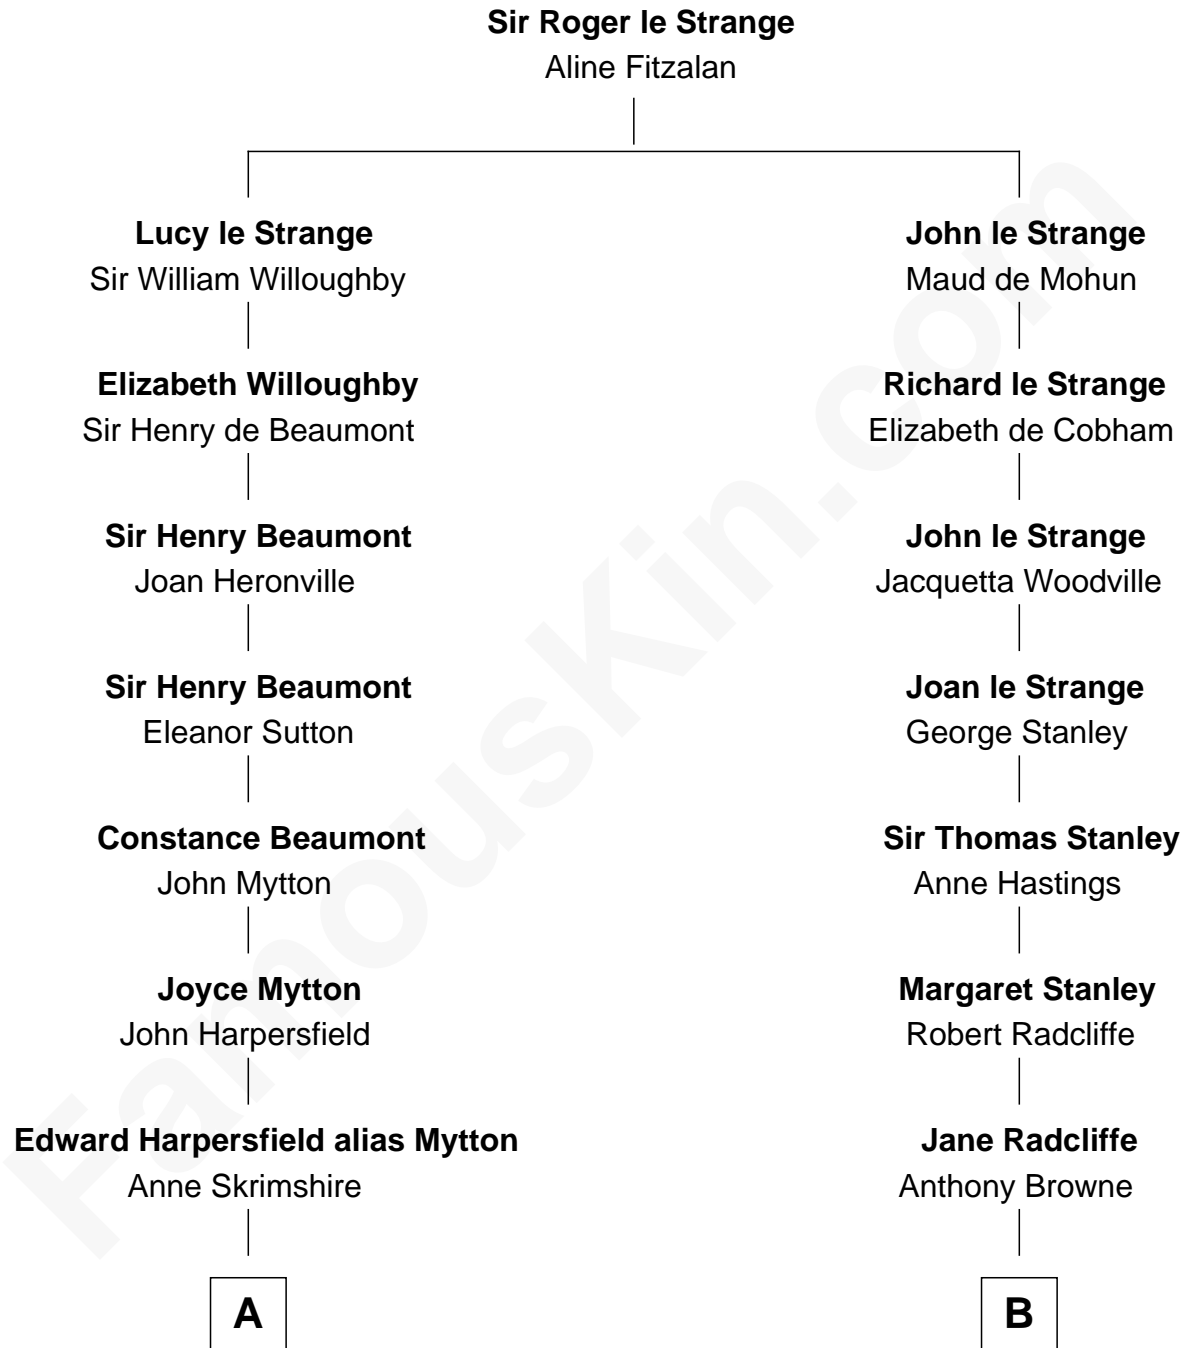

FamousKin.com

Relationship Chart of

Chevy Chase

Comedian, Actor and Writer

18th cousin 2 times removed of

Franklin D. Roosevelt

32nd U.S. President

C

Grace Metcalfe
Charles Denison Chase

Edward Leigh Chase
Mabel Penrose Tinsley

Edward Tinsley Chase
Cathalene Parker Browning

Chevy Chase
Comedian, Actor and Writer

D

James Roosevelt
Sara Delano

Franklin D. Roosevelt
32nd U.S. President