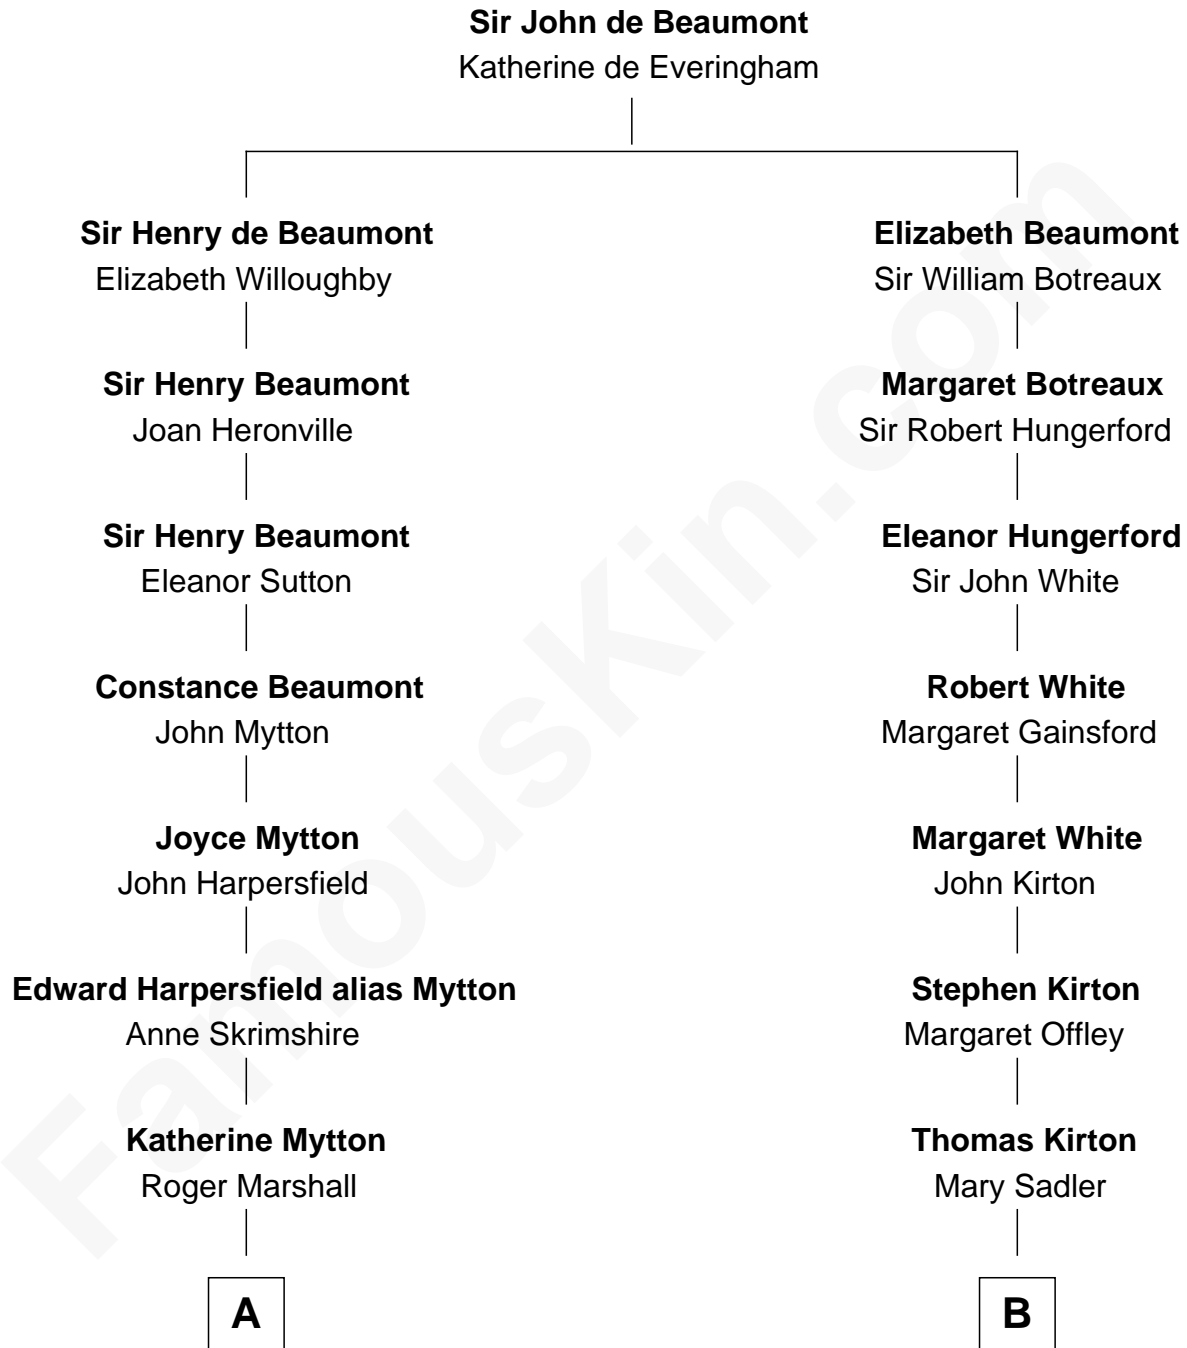

FamousKin.com

Relationship Chart of

Chevy Chase

Comedian, Actor and Writer

17th cousin 2 times removed of

Alice (Lee) Roosevelt

First Wife of President Theodore Roosevelt

C

—
Edward Leigh Chase
Mabel Penrose Tinsley

—
Edward Tinsley Chase
Cathalene Parker Browning

—
Chevy Chase
Comedian, Actor and Writer

FamousKin.com