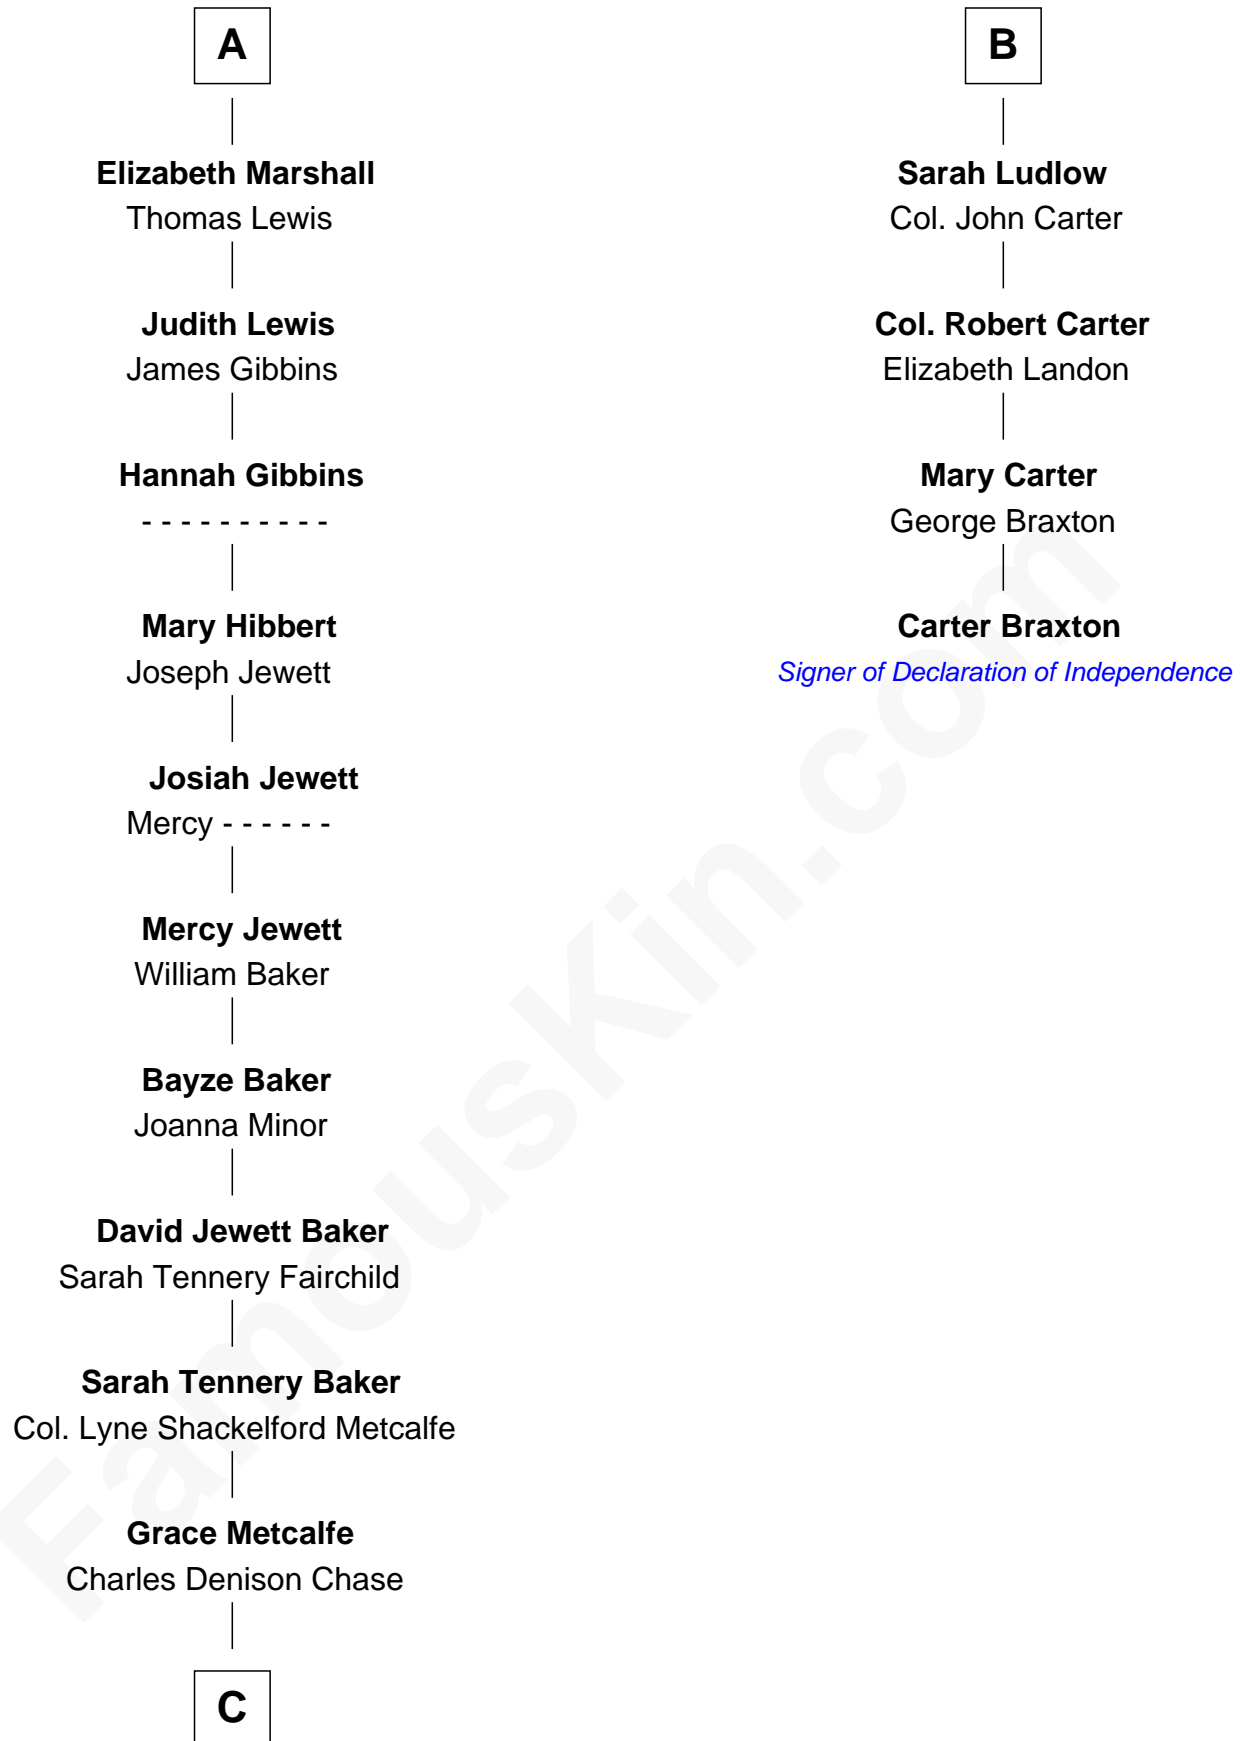

FamousKin.com

Relationship Chart of

Chevy Chase

Comedian, Actor and Writer

10th cousin 9 times removed of

Carter Braxton

Signer of the Declaration of Independence

C

Edward Leigh Chase
Mabel Penrose Tinsley

Edward Tinsley Chase
Cathalene Parker Browning

Chevy Chase
Comedian, Actor and Writer

FamousKin.com