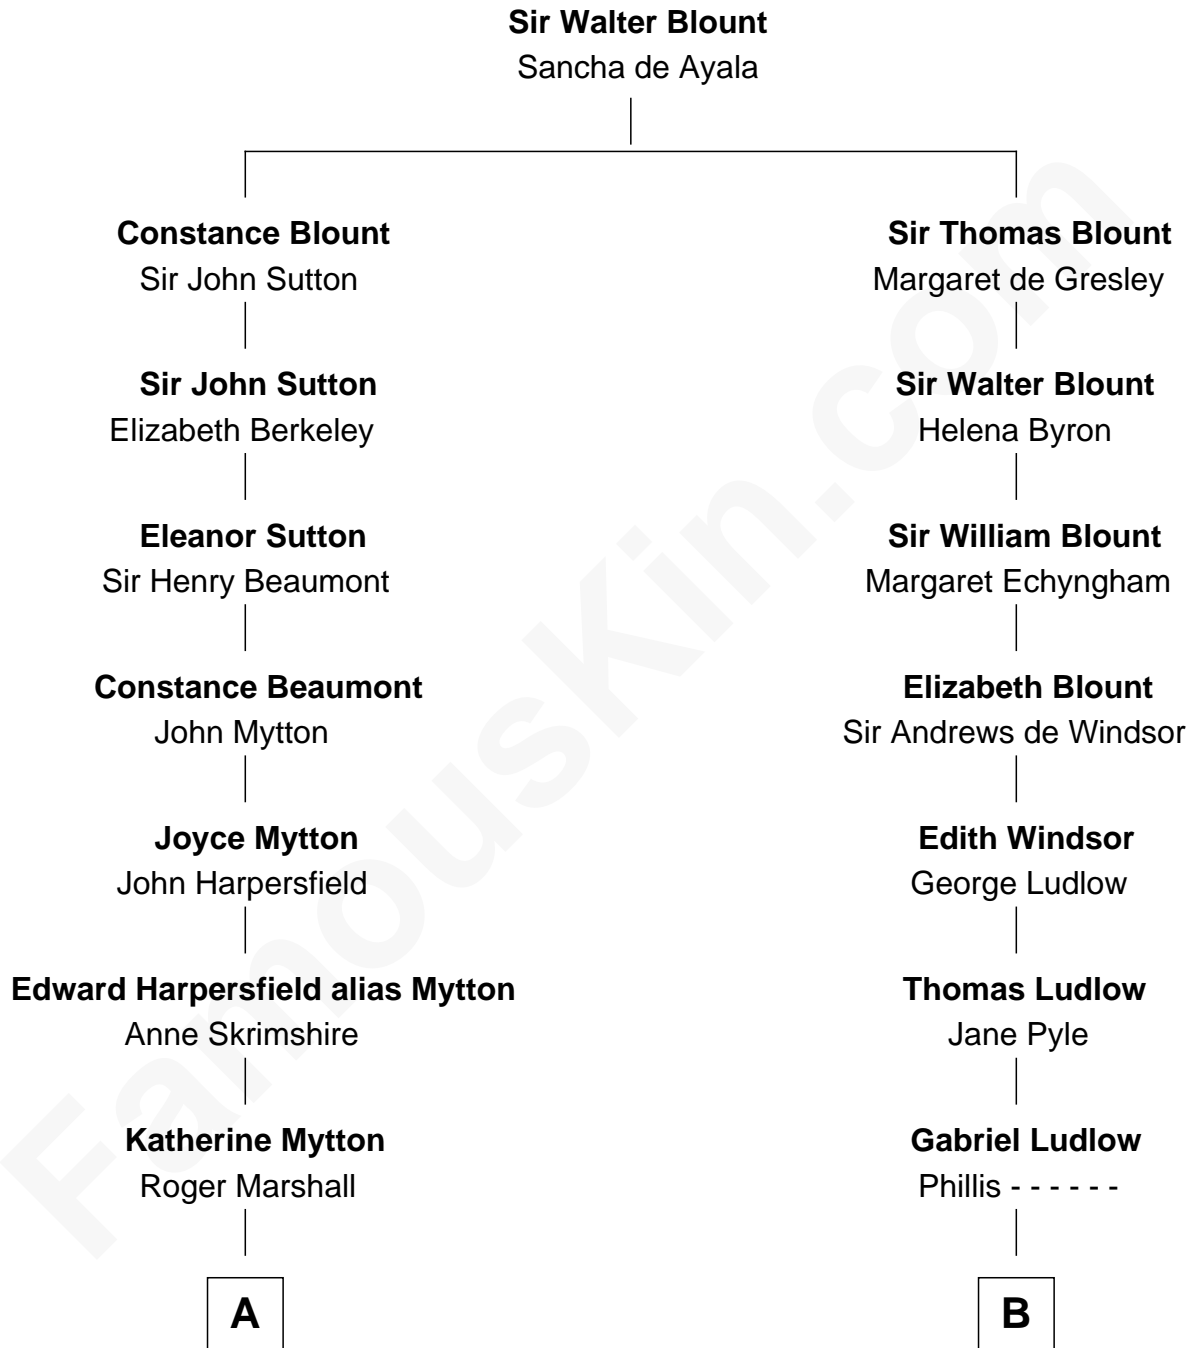

FamousKin.com

Relationship Chart of

Chevy Chase

Comedian, Actor and Writer

10th cousin 9 times removed of

Carter Braxton

Signer of the Declaration of Independence

C

Edward Leigh Chase
Mabel Penrose Tinsley

Edward Tinsley Chase
Cathalene Parker Browning

Chevy Chase
Comedian, Actor and Writer

FamousKin.com