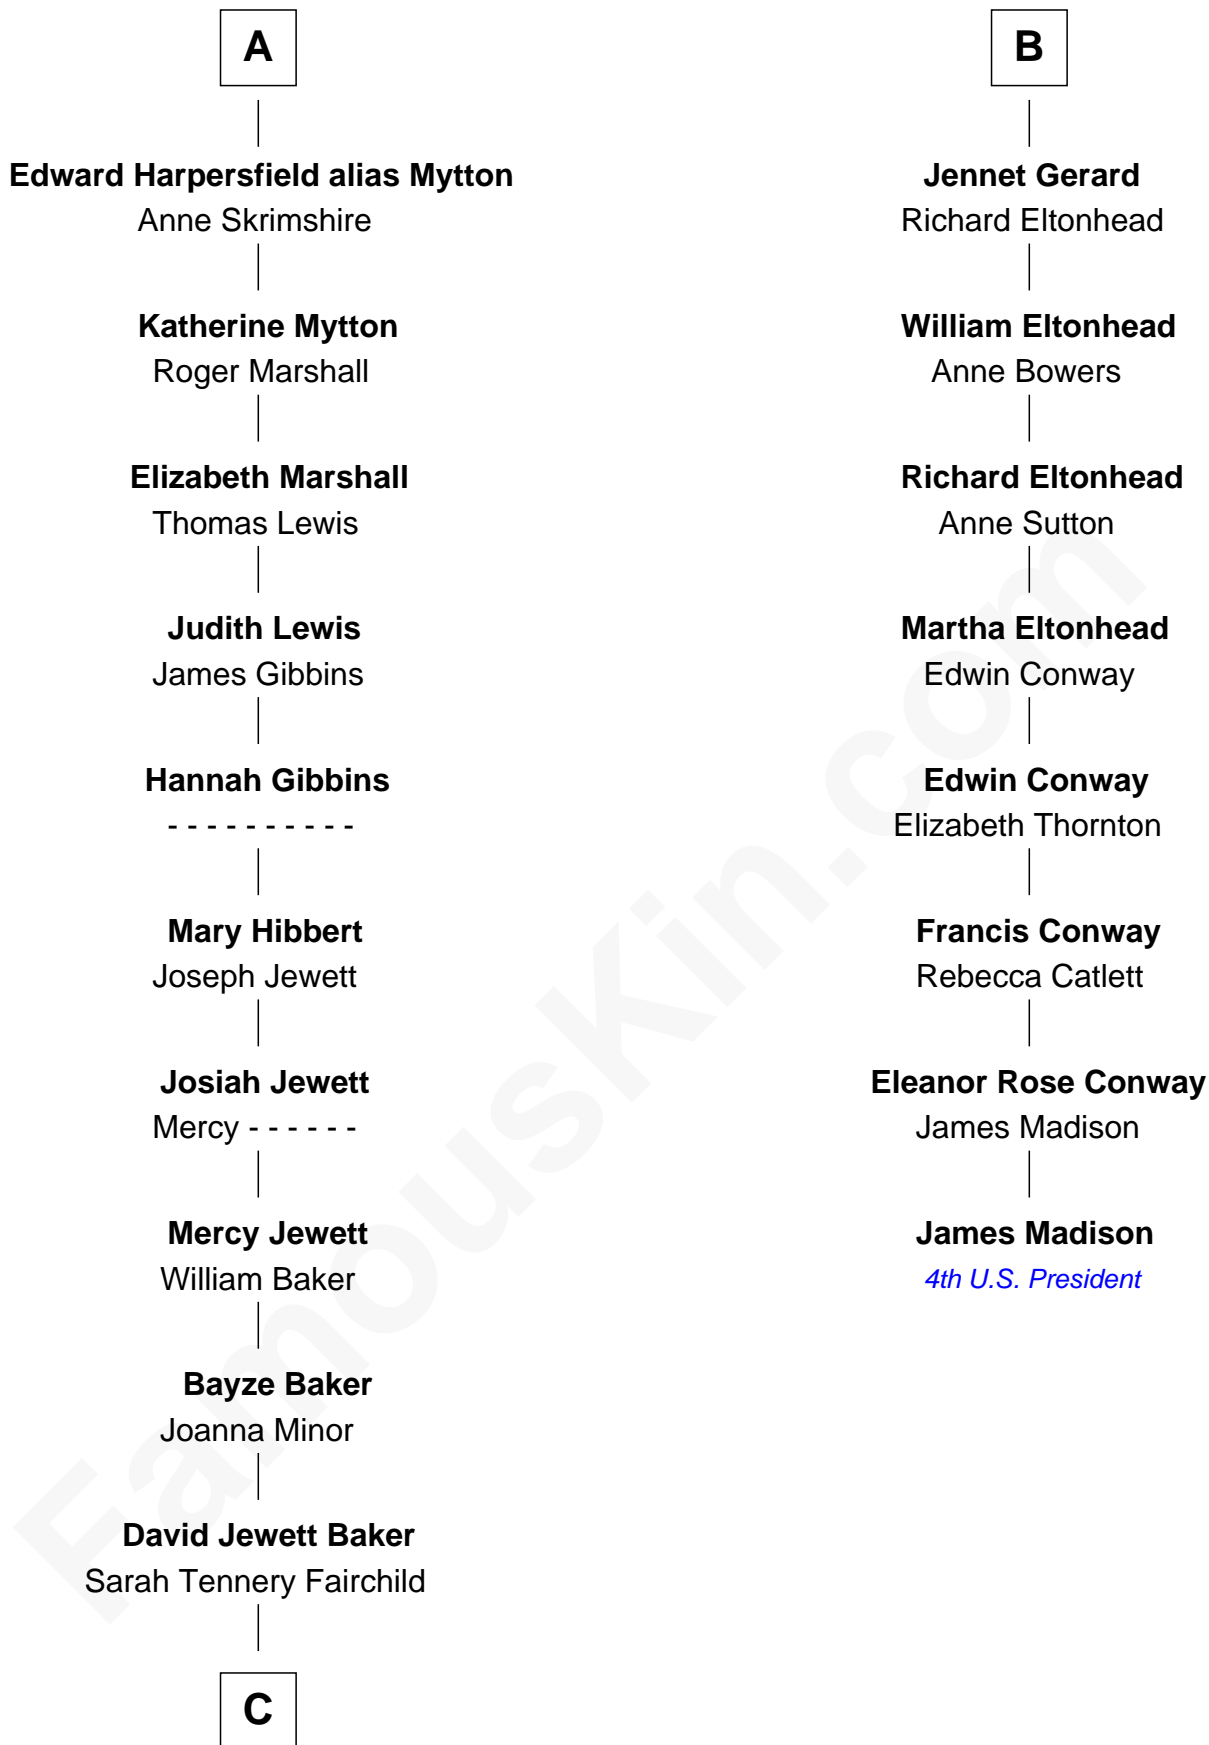

FamousKin.com

Relationship Chart of

Chevy Chase

Comedian, Actor and Writer

14th cousin 7 times removed of

James Madison

4th U.S. President

Edmund Fitzalan

Alice de Warenne

C

—
Sarah Tennery Baker

Col. Lyne Shackelford Metcalfe

—
Grace Metcalfe

Charles Denison Chase

—
Edward Leigh Chase

Mabel Penrose Tinsley