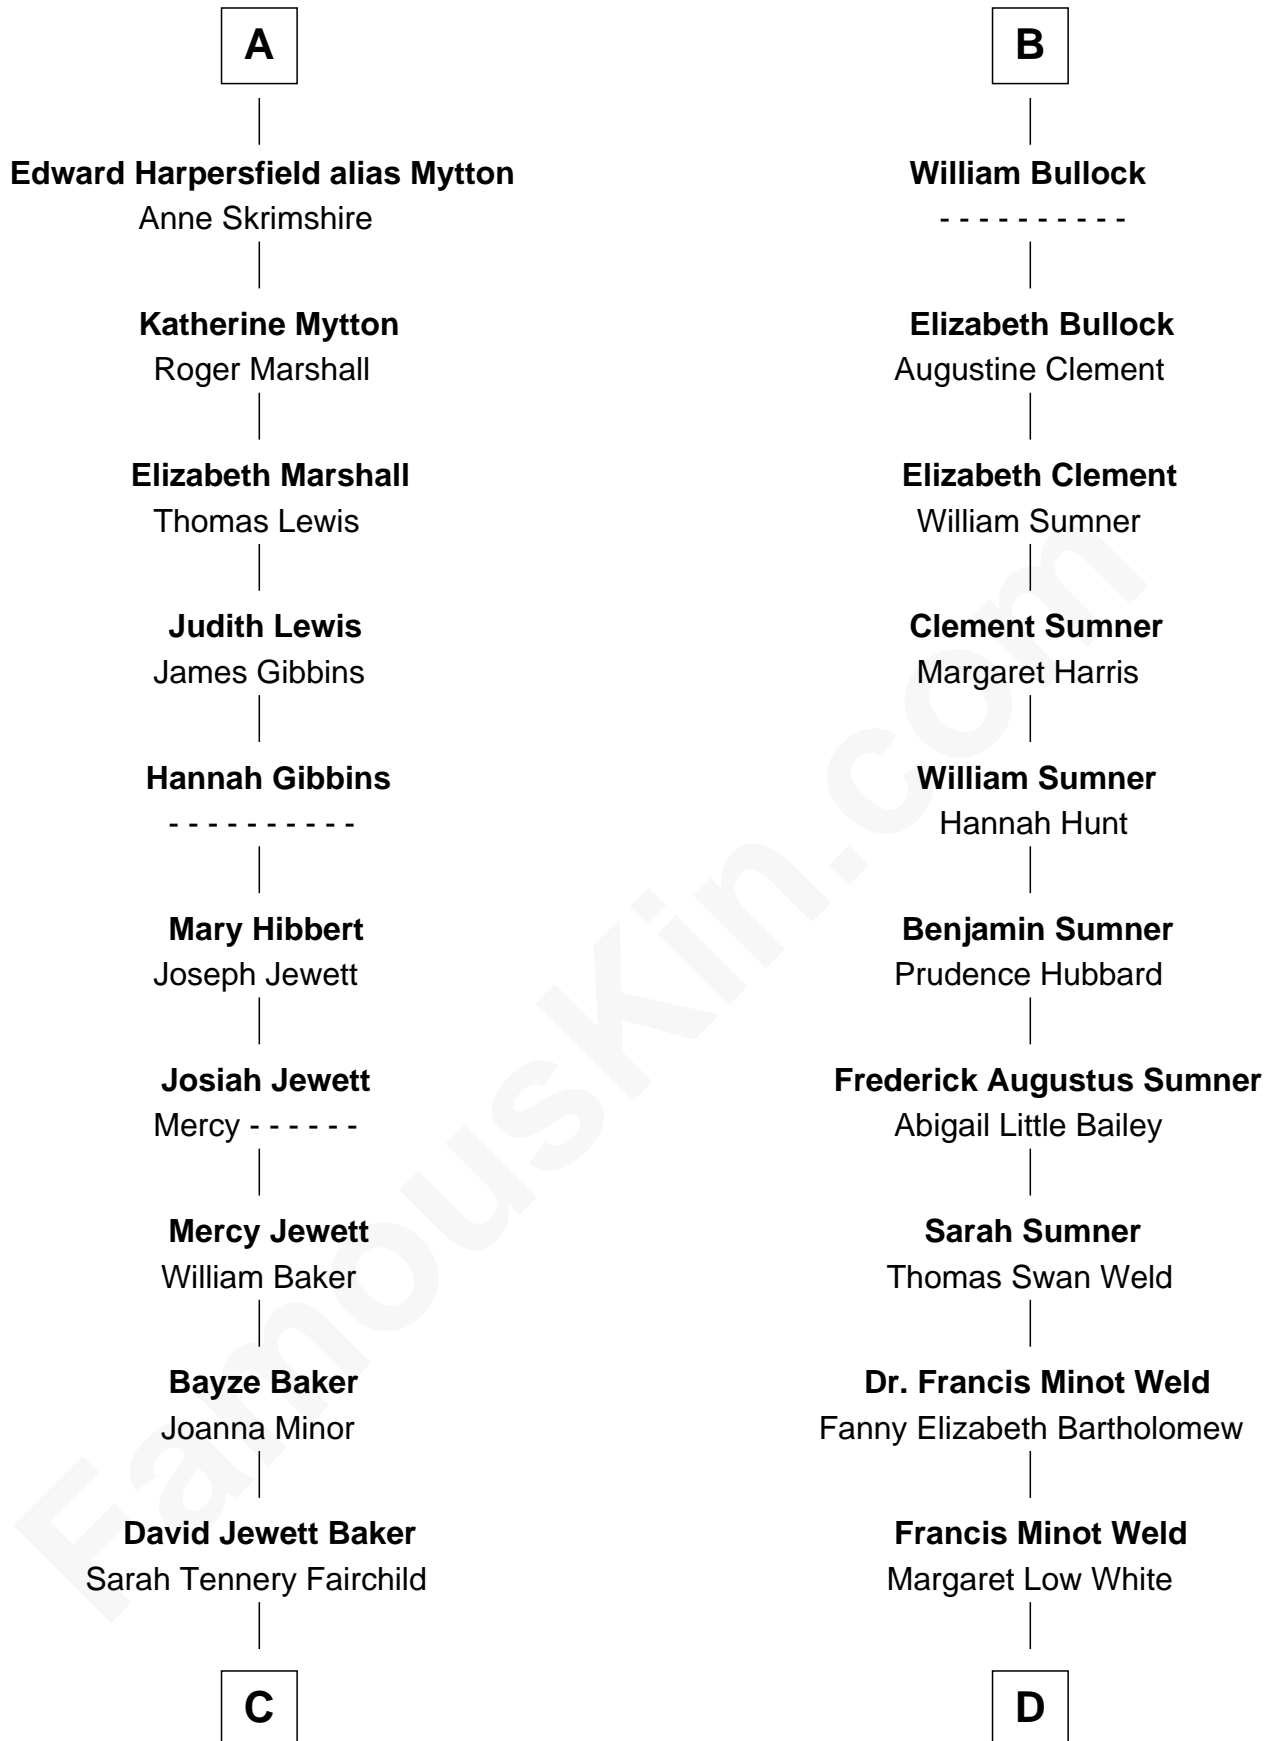

## Relationship Chart of

### Chevy Chase

Comedian, Actor and Writer

18th cousin 3 times removed of

**Bill Weld**

68th Governor of Massachusetts

**C**

**Sarah Tennery Baker**  
Col. Lyne Shackelford Metcalfe

**Grace Metcalfe**  
Charles Denison Chase

**Edward Leigh Chase**  
Mabel Penrose Tinsley

**Edward Tinsley Chase**  
Cathalene Parker Browning

**Chevy Chase**  
*Comedian, Actor and Writer*

**D**

**David Weld**  
Mary Blake Nichols

**Bill Weld**  
*68th Governor of Massachusetts*