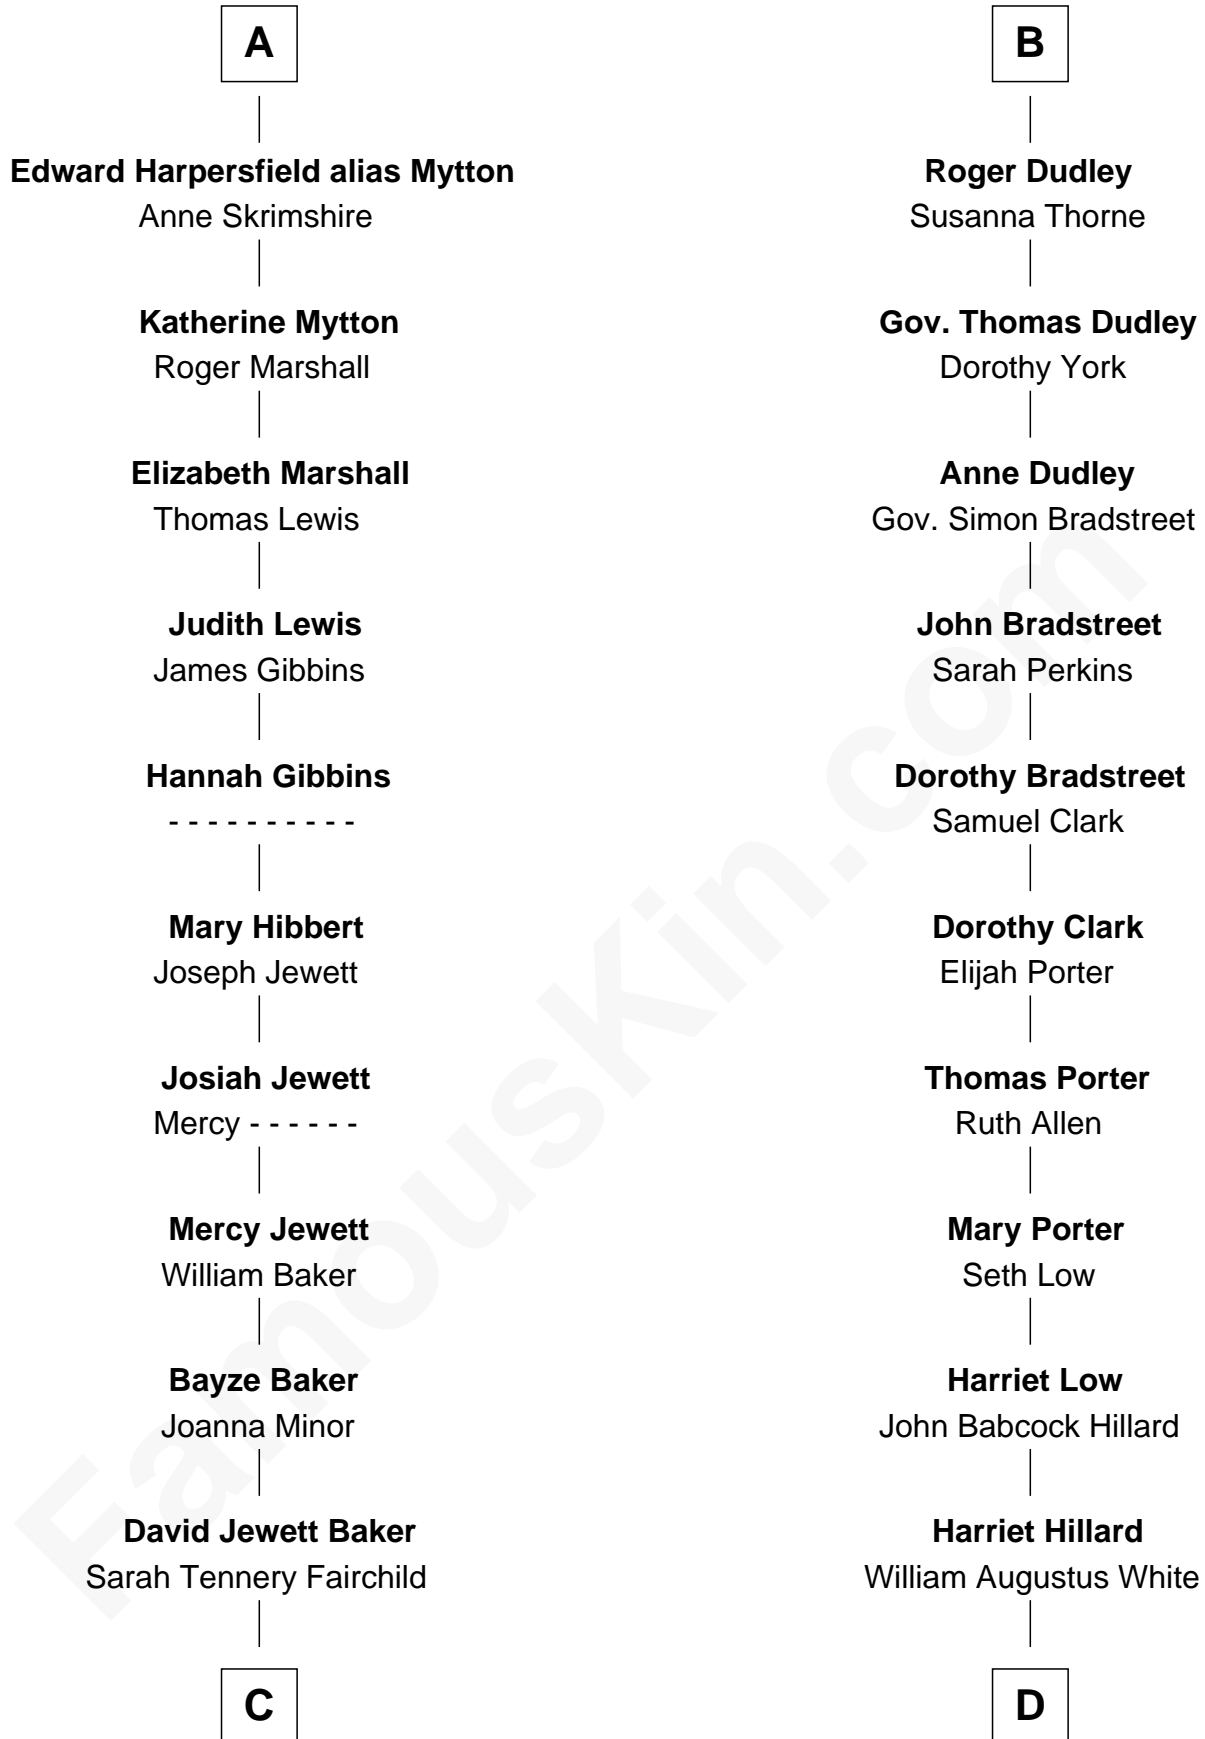

FamousKin.com

Relationship Chart of

Chevy Chase

Comedian, Actor and Writer

19th cousin 2 times removed of

Bill Weld

68th Governor of Massachusetts

C