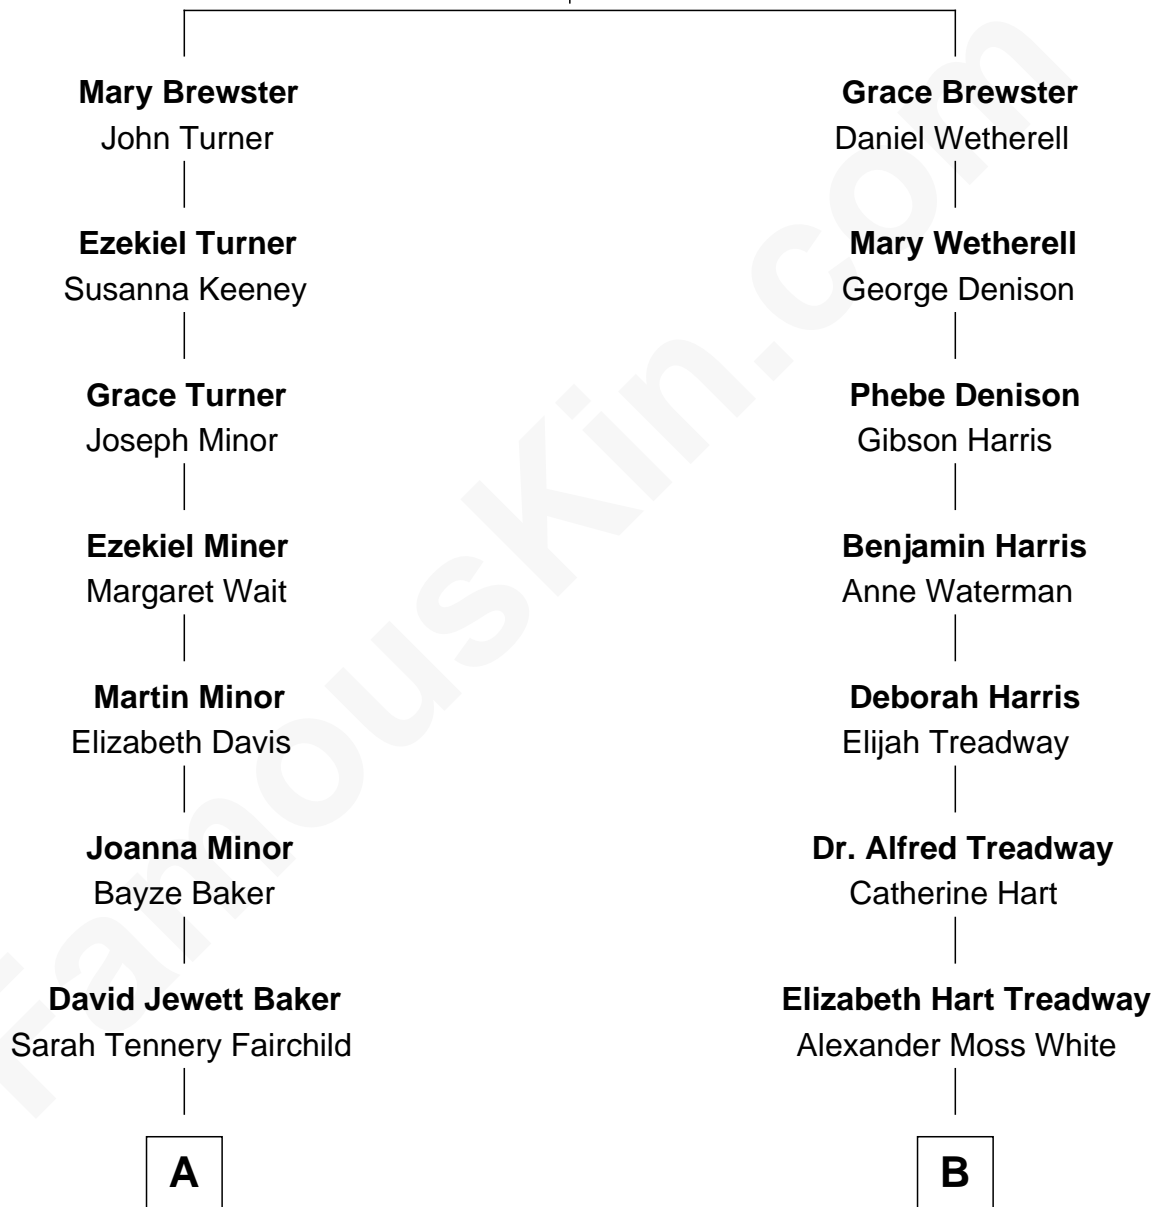

FamousKin.com

Relationship Chart of

Chevy Chase

Comedian, Actor and Writer

10th cousin 1 time removed of

Bill Weld

68th Governor of Massachusetts

Jonathan Brewster

Lucretia Oldham

A

Sarah Tennyry Baker
Col. Lyne Shackelford Metcalfe

Grace Metcalfe
Charles Denison Chase

Edward Leigh Chase
Mabel Penrose Tinsley

Edward Tinsley Chase
Cathalene Parker Browning

Chevy Chase
Comedian, Actor and Writer