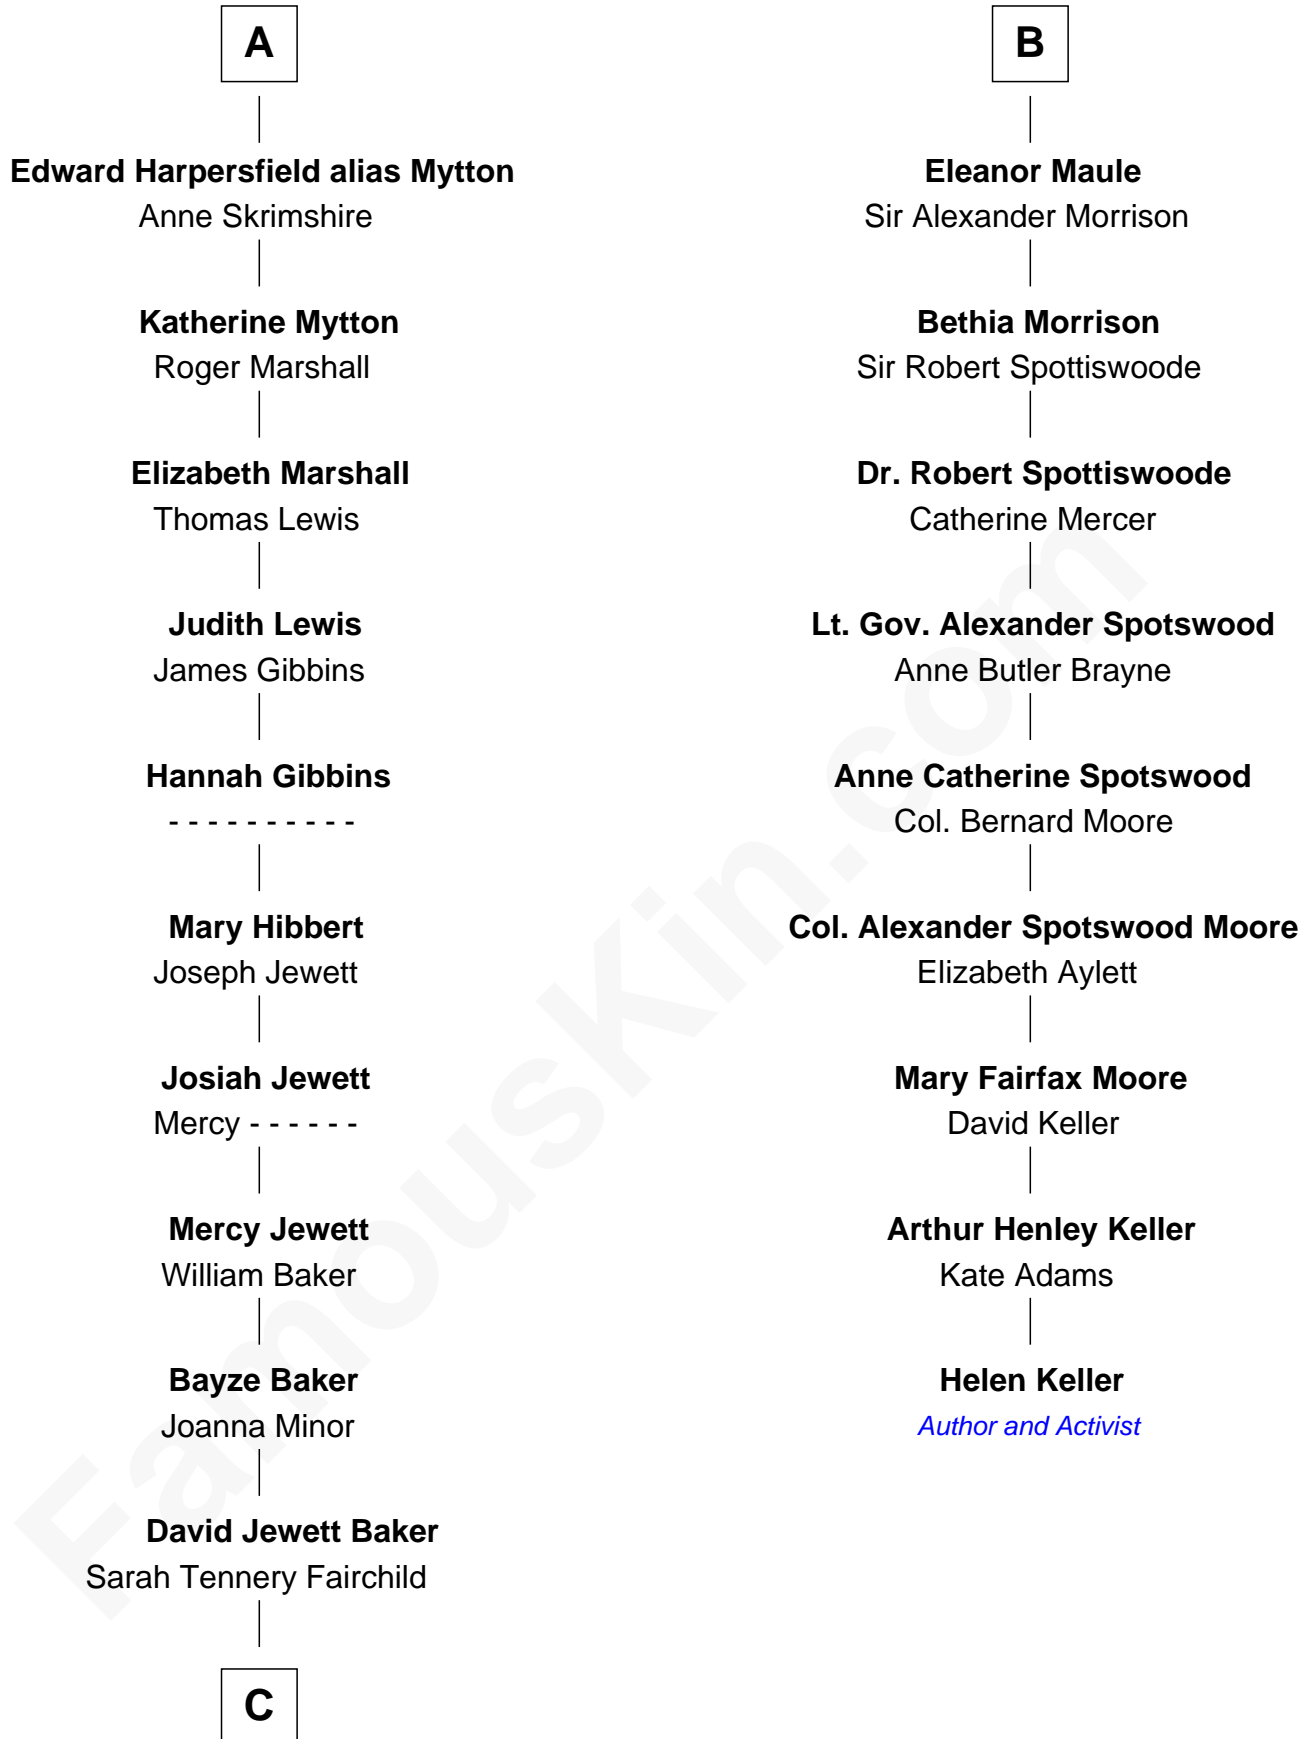

## Relationship Chart of

### Chevy Chase

*Comedian, Actor and Writer*

15th cousin 6 times removed of

**Helen Keller**

*Author and Activist*

**C**

—  
**Sarah Tennery Baker**

Col. Lyne Shackelford Metcalfe

—  
**Grace Metcalfe**

Charles Denison Chase

—  
**Edward Leigh Chase**

Mabel Penrose Tinsley

—  
**Edward Tinsley Chase**

Cathalene Parker Browning

—  
**Chevy Chase**

*Comedian, Actor and Writer*