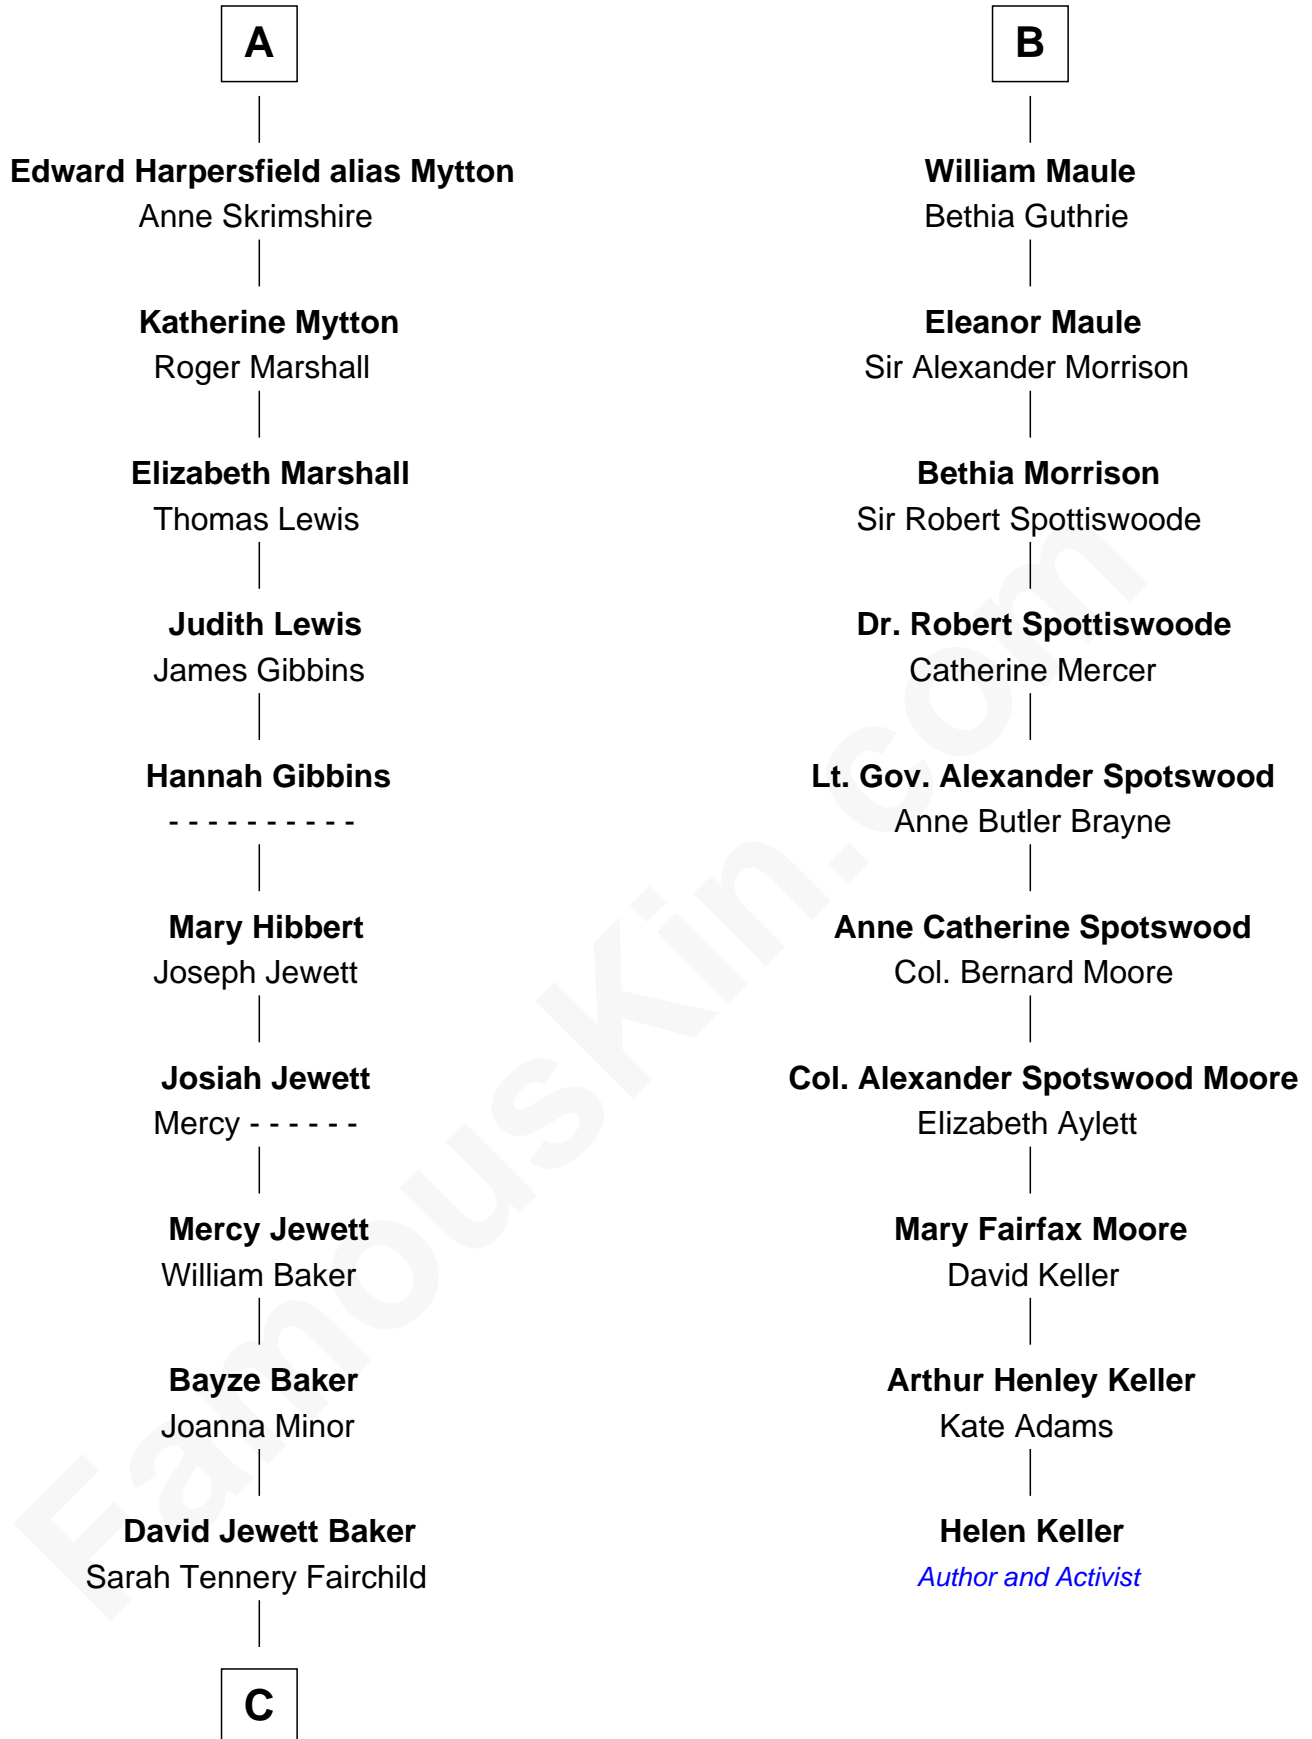

## Relationship Chart of

### Chevy Chase

Comedian, Actor and Writer

16th cousin 5 times removed of

**Helen Keller**

Author and Activist

**Edmund Fitzalan**

Alice de Warenne

**C**

—  
**Sarah Tennery Baker**

Col. Lyne Shackelford Metcalfe

—  
**Grace Metcalfe**

Charles Denison Chase

—  
**Edward Leigh Chase**

Mabel Penrose Tinsley

—  
**Edward Tinsley Chase**

Cathalene Parker Browning