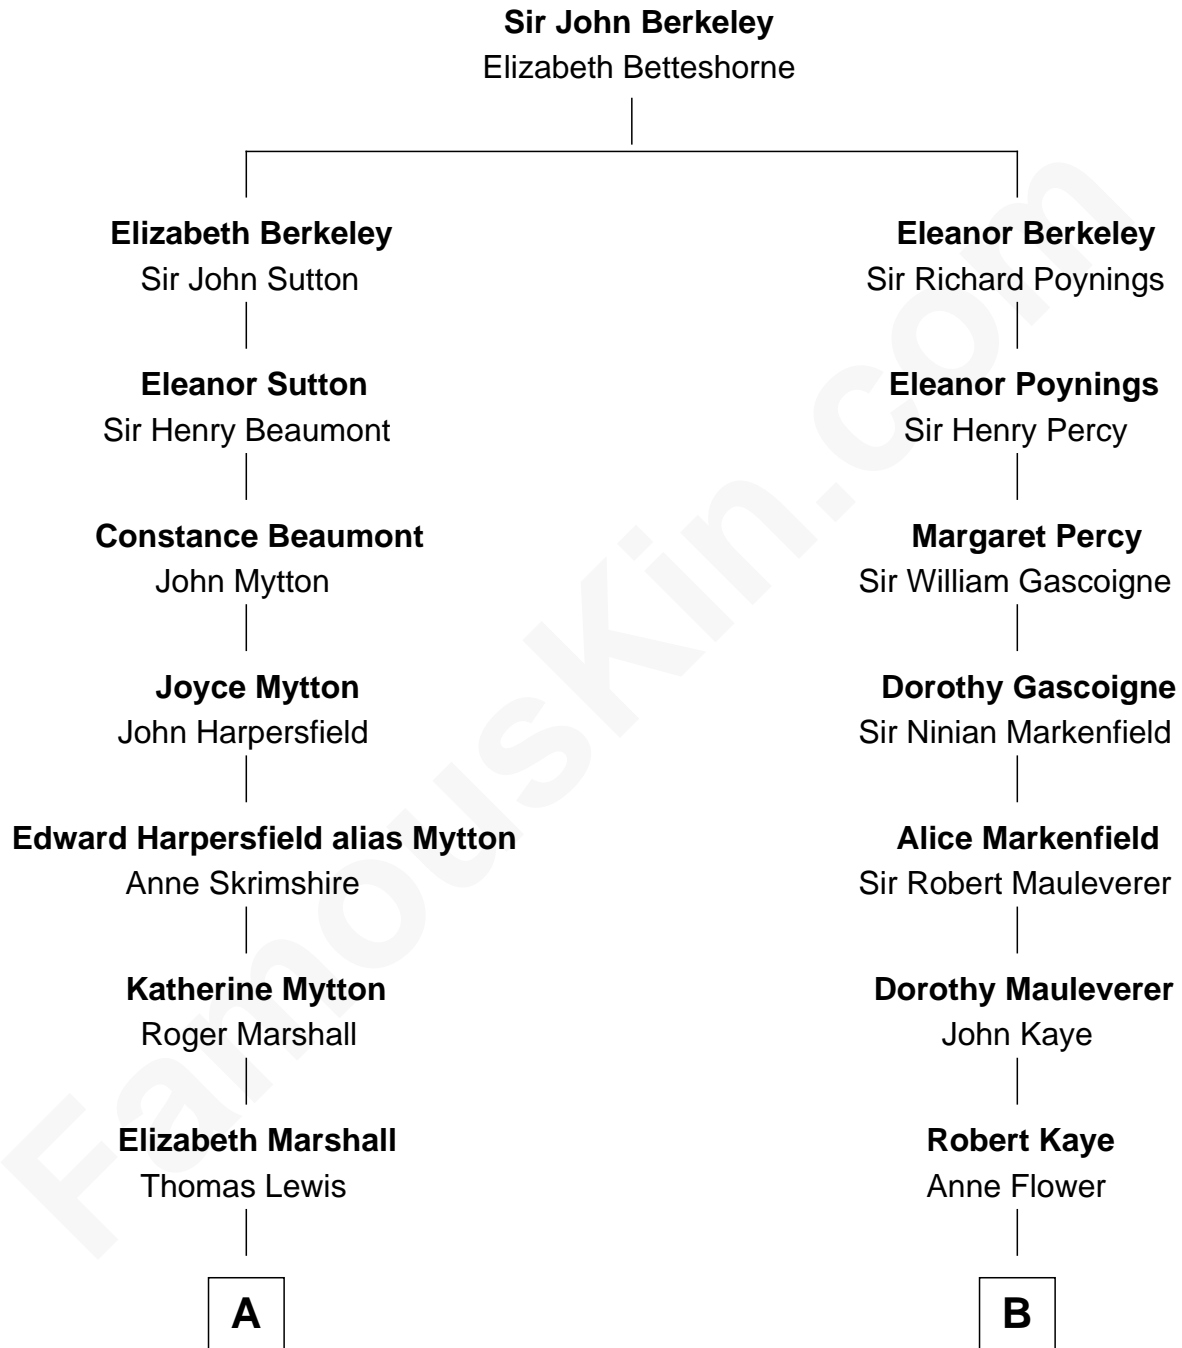

FamousKin.com

Relationship Chart of

Chevy Chase

Comedian, Actor and Writer

16th cousin 2 times removed of

Leverett Saltonstall

55th Governor of Massachusetts

C

Edward Tinsley Chase
Cathalene Parker Browning

Chevy Chase
Comedian, Actor and Writer

FamousKin.com

Chevy Chase photo by [Alan Light](#) (CC BY 2.0)