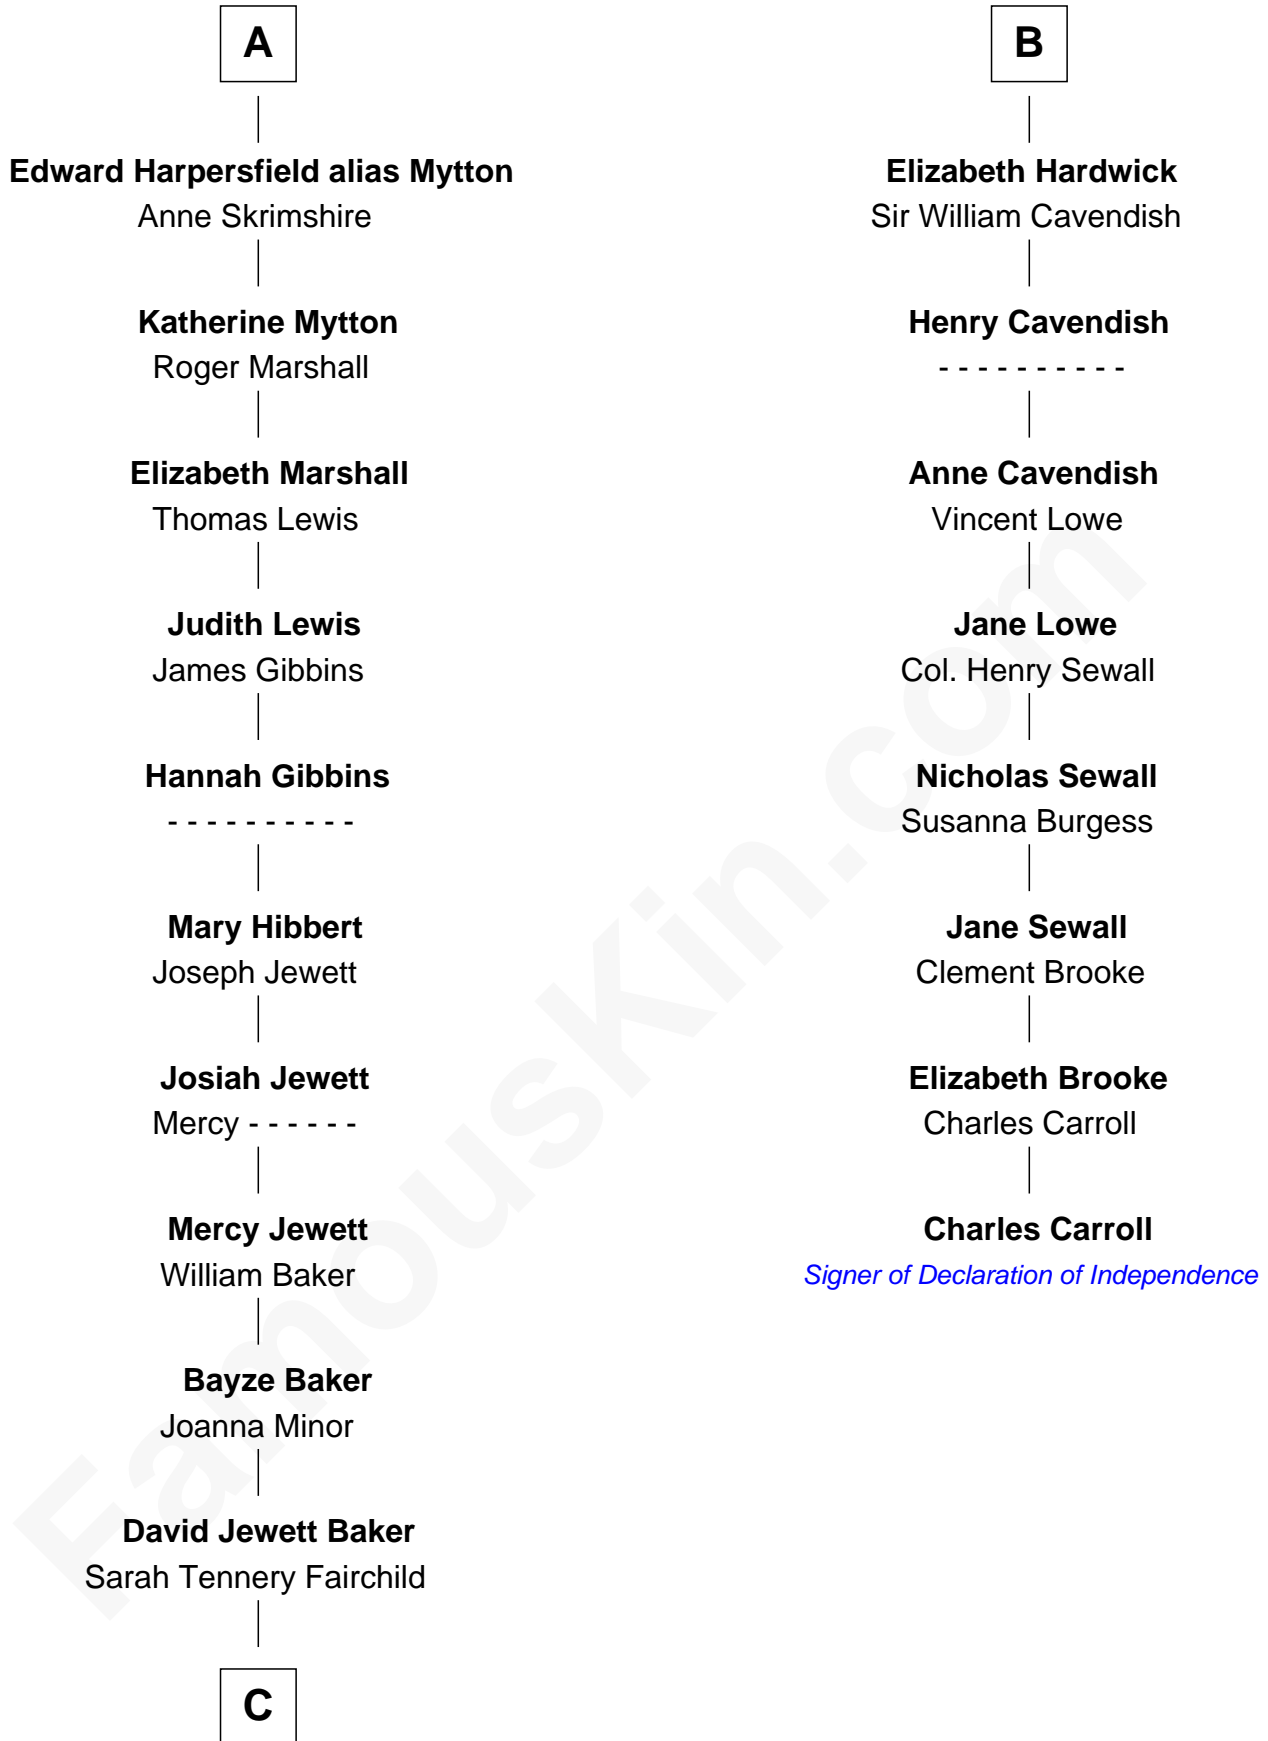

FamousKin.com

Relationship Chart of

Chevy Chase

Comedian, Actor and Writer

14th cousin 7 times removed of

Charles Carroll

Signer of the Declaration of Independence

Edmund Fitzalan

Alice de Warenne

C

—
Sarah Tennery Baker

Col. Lyne Shackelford Metcalfe

—
Grace Metcalfe

Charles Denison Chase

—
Edward Leigh Chase

Mabel Penrose Tinsley