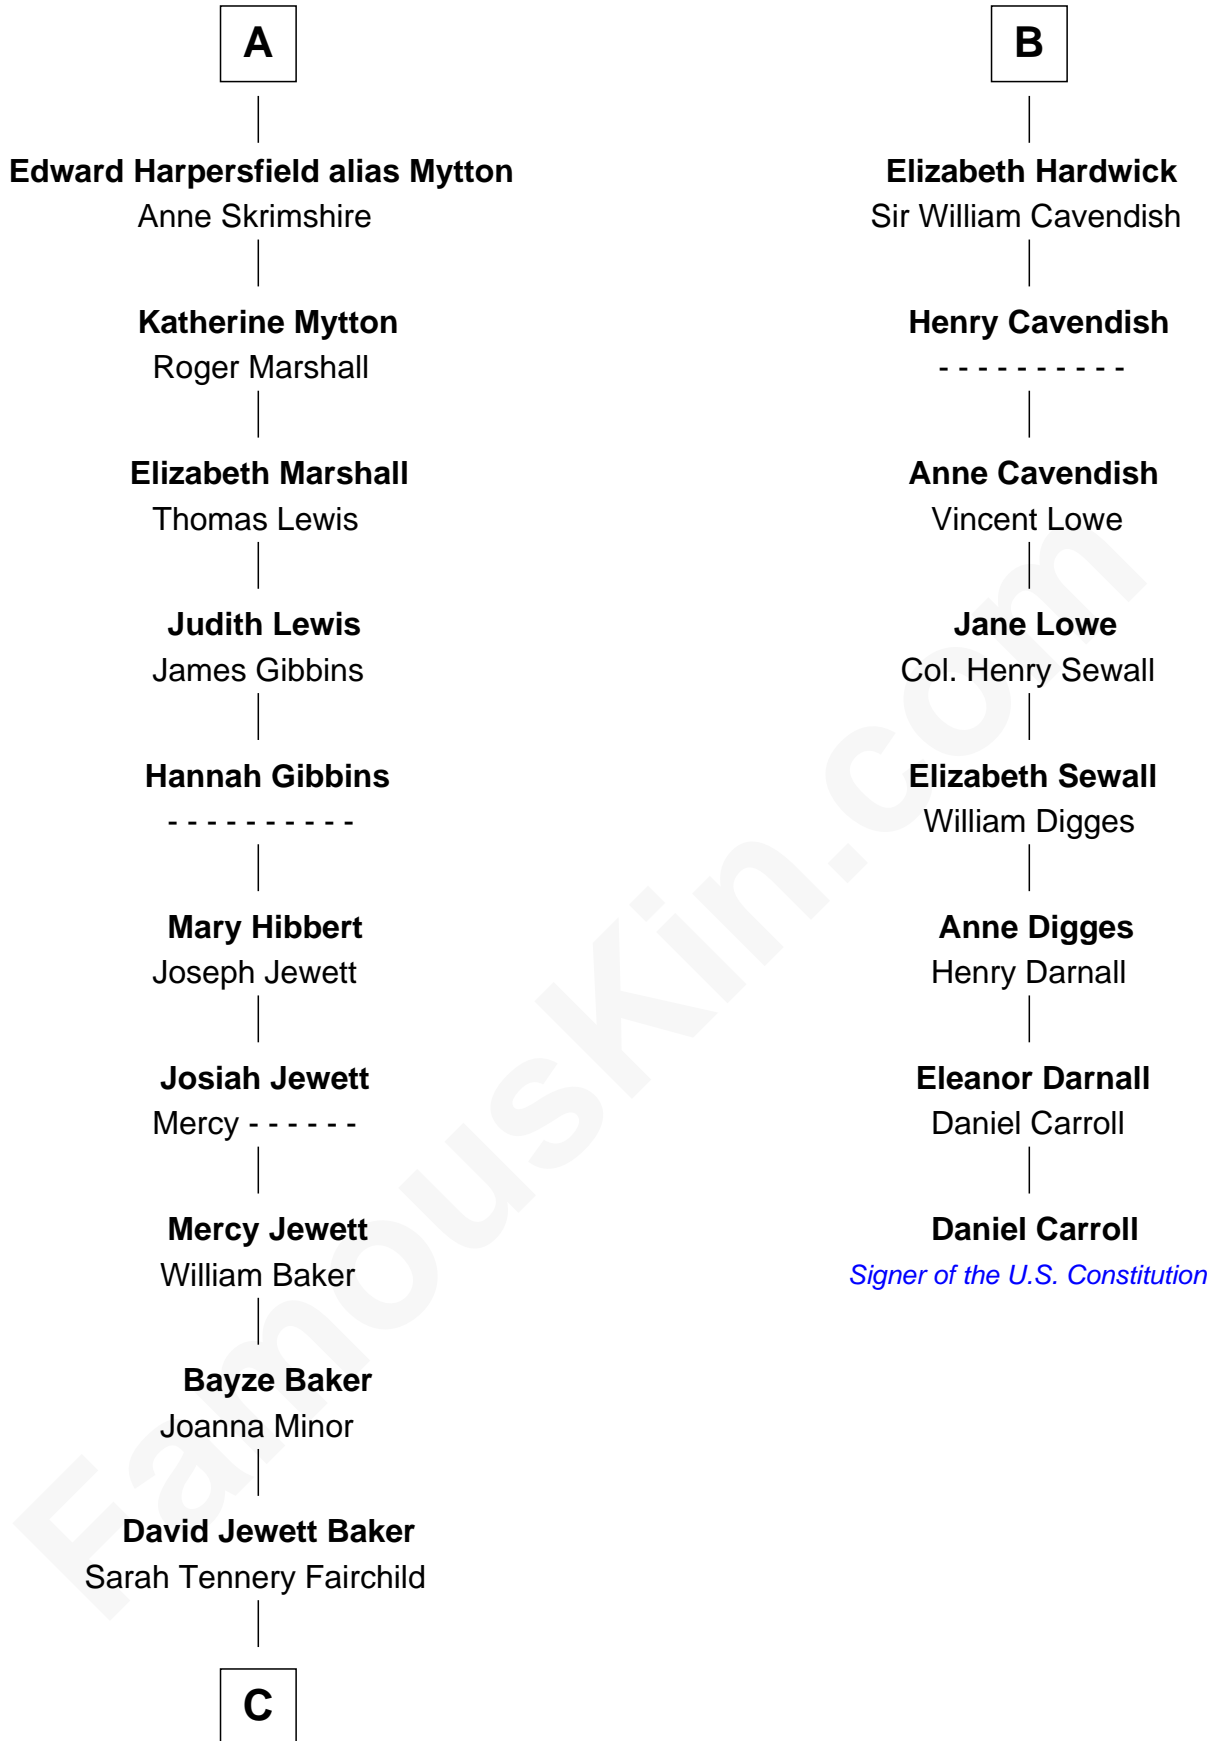

FamousKin.com

Relationship Chart of

Chevy Chase

Comedian, Actor and Writer

14th cousin 7 times removed of

Daniel Carroll

Signer of the U.S. Constitution

Edmund Fitzalan

Alice de Warenne

C

—
Sarah Tennery Baker

Col. Lyne Shackelford Metcalfe

—
Grace Metcalfe

Charles Denison Chase

—
Edward Leigh Chase

Mabel Penrose Tinsley