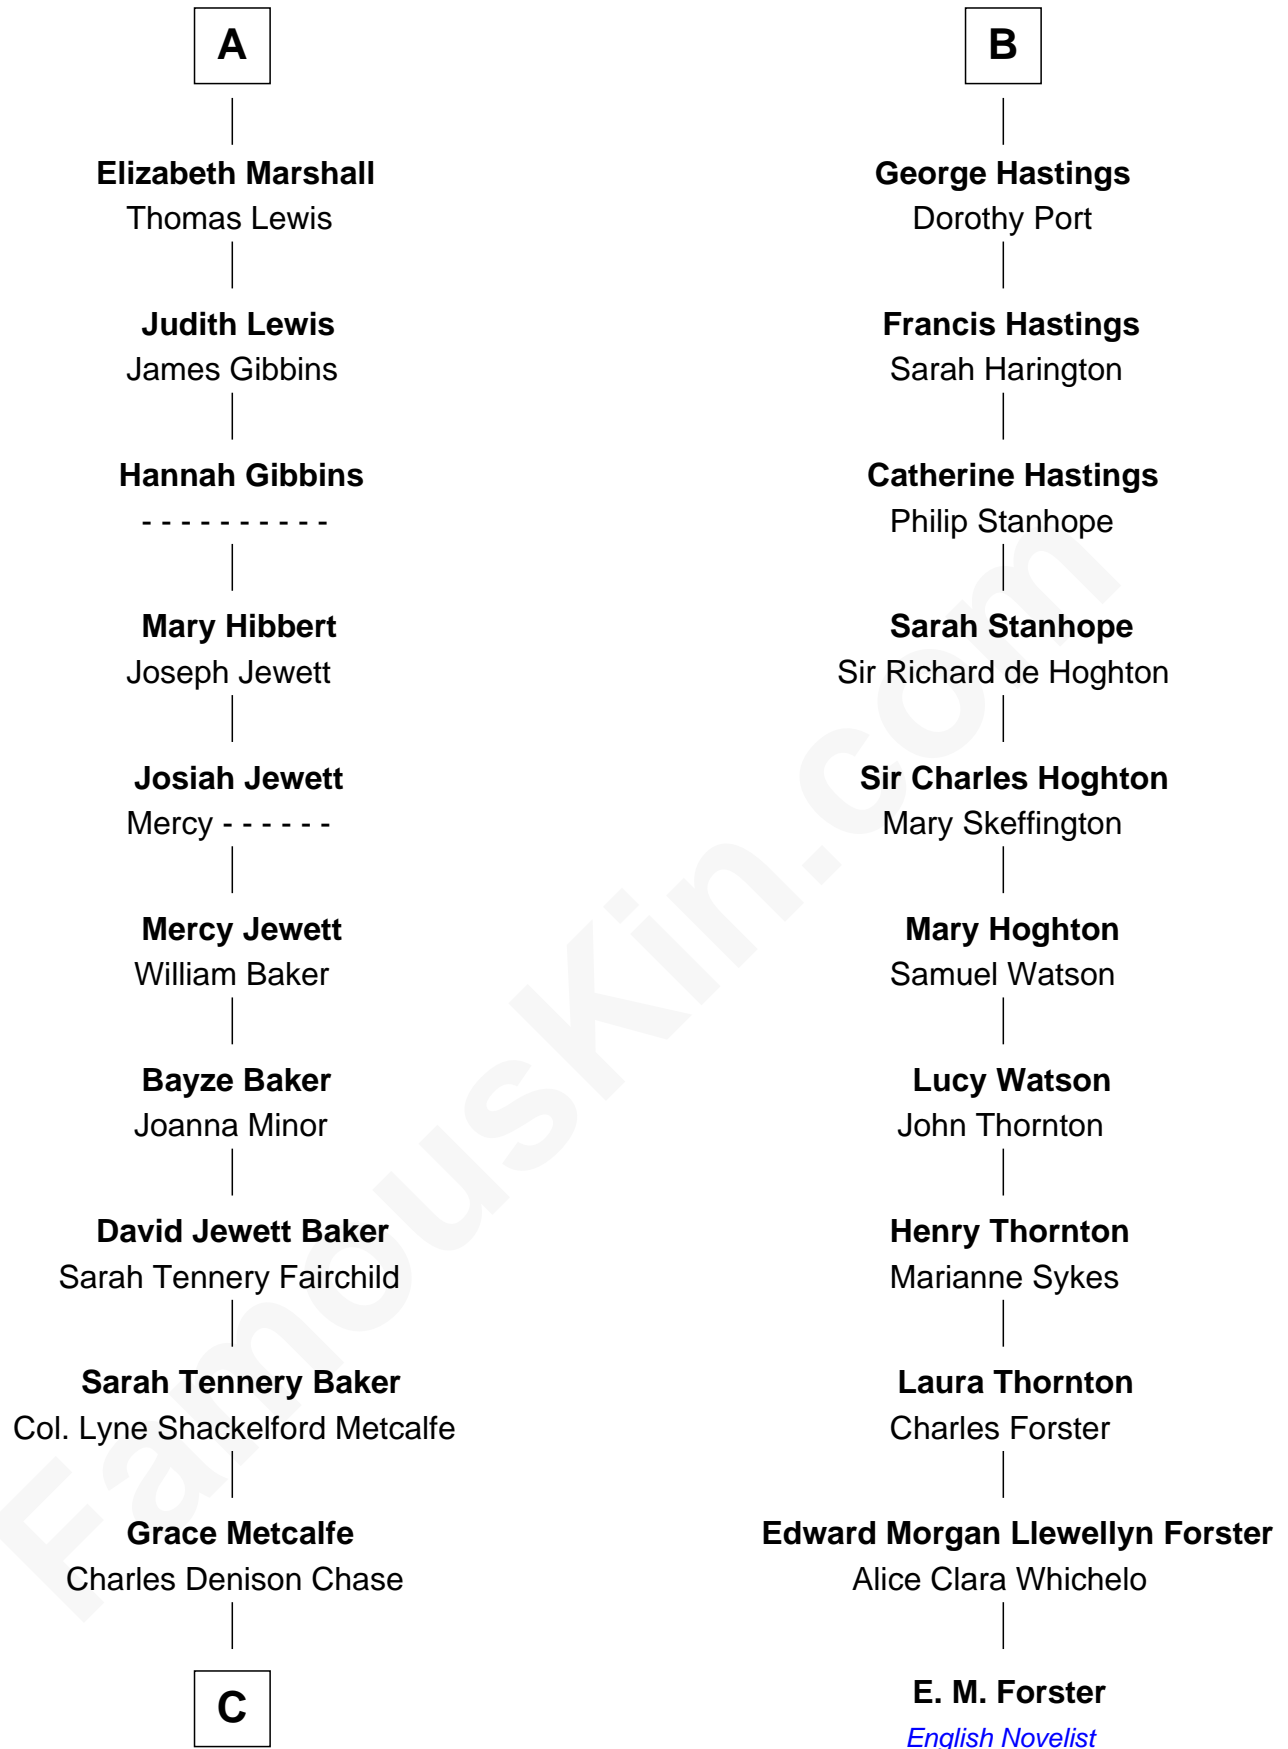

FamousKin.com

Relationship Chart of

Chevy Chase

Comedian, Actor and Writer

17th cousin 2 times removed of

E. M. Forster
English Novelist

C

Edward Leigh Chase
Mabel Penrose Tinsley