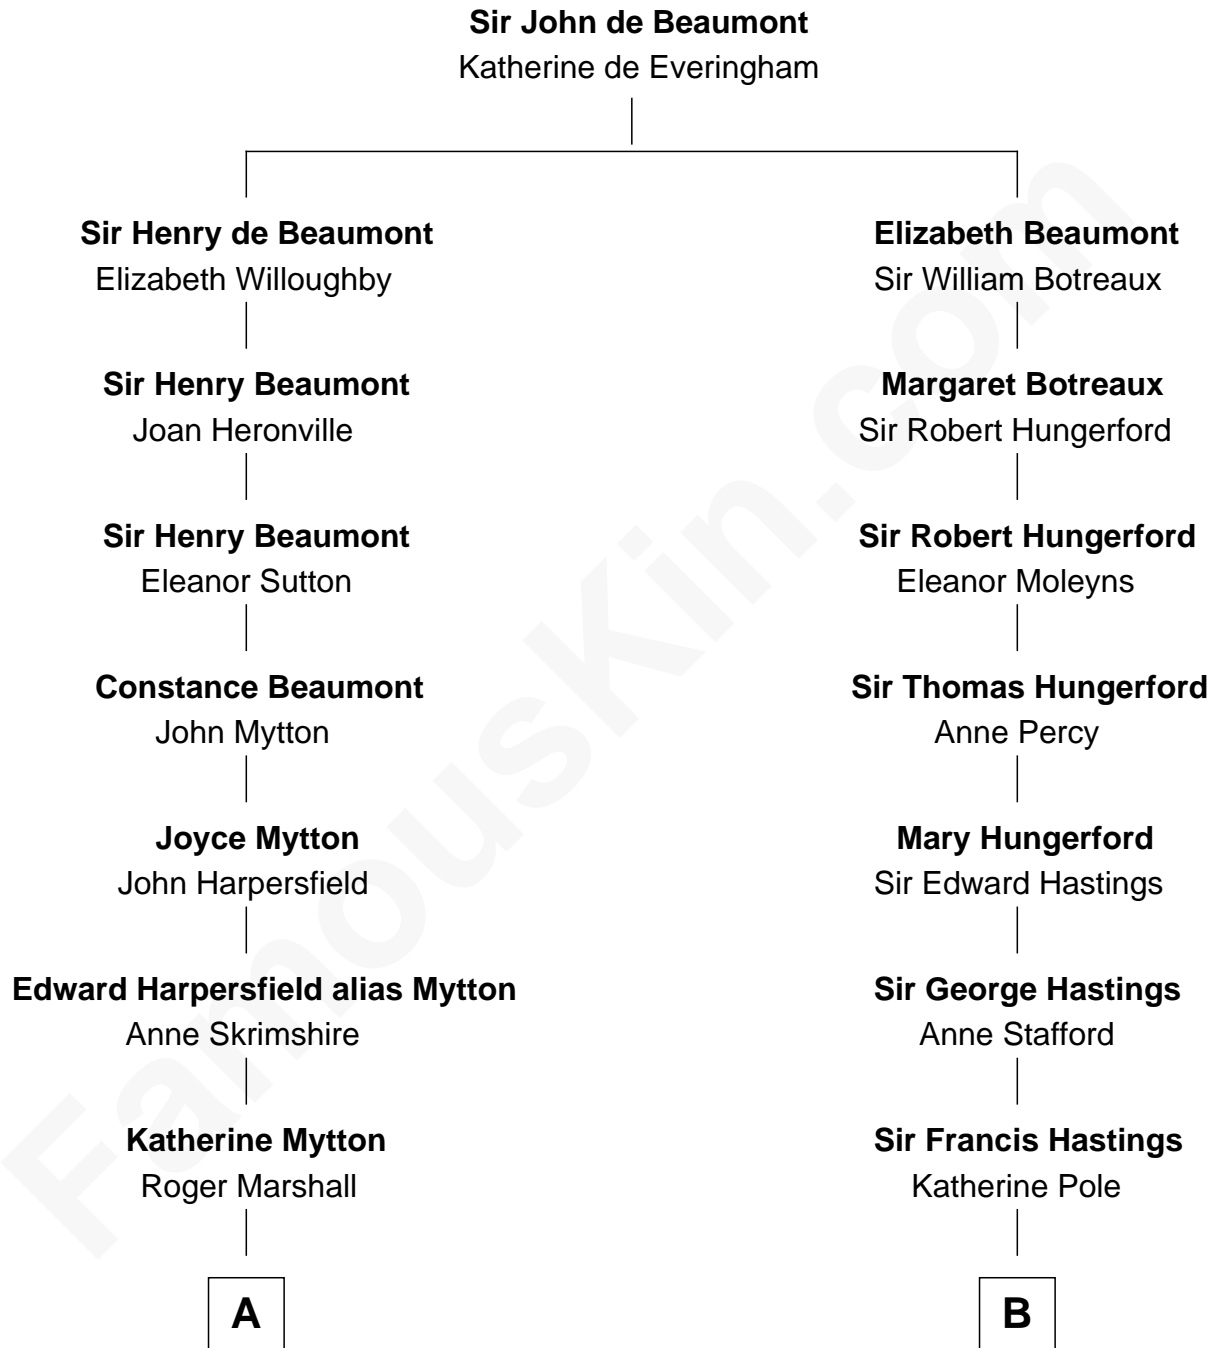

FamousKin.com

Relationship Chart of

Chevy Chase

Comedian, Actor and Writer

17th cousin 2 times removed of

E. M. Forster
English Novelist

C

Edward Leigh Chase
Mabel Penrose Tinsley

Edward Tinsley Chase
Cathalene Parker Browning

Chevy Chase
Comedian, Actor and Writer

FamousKin.com