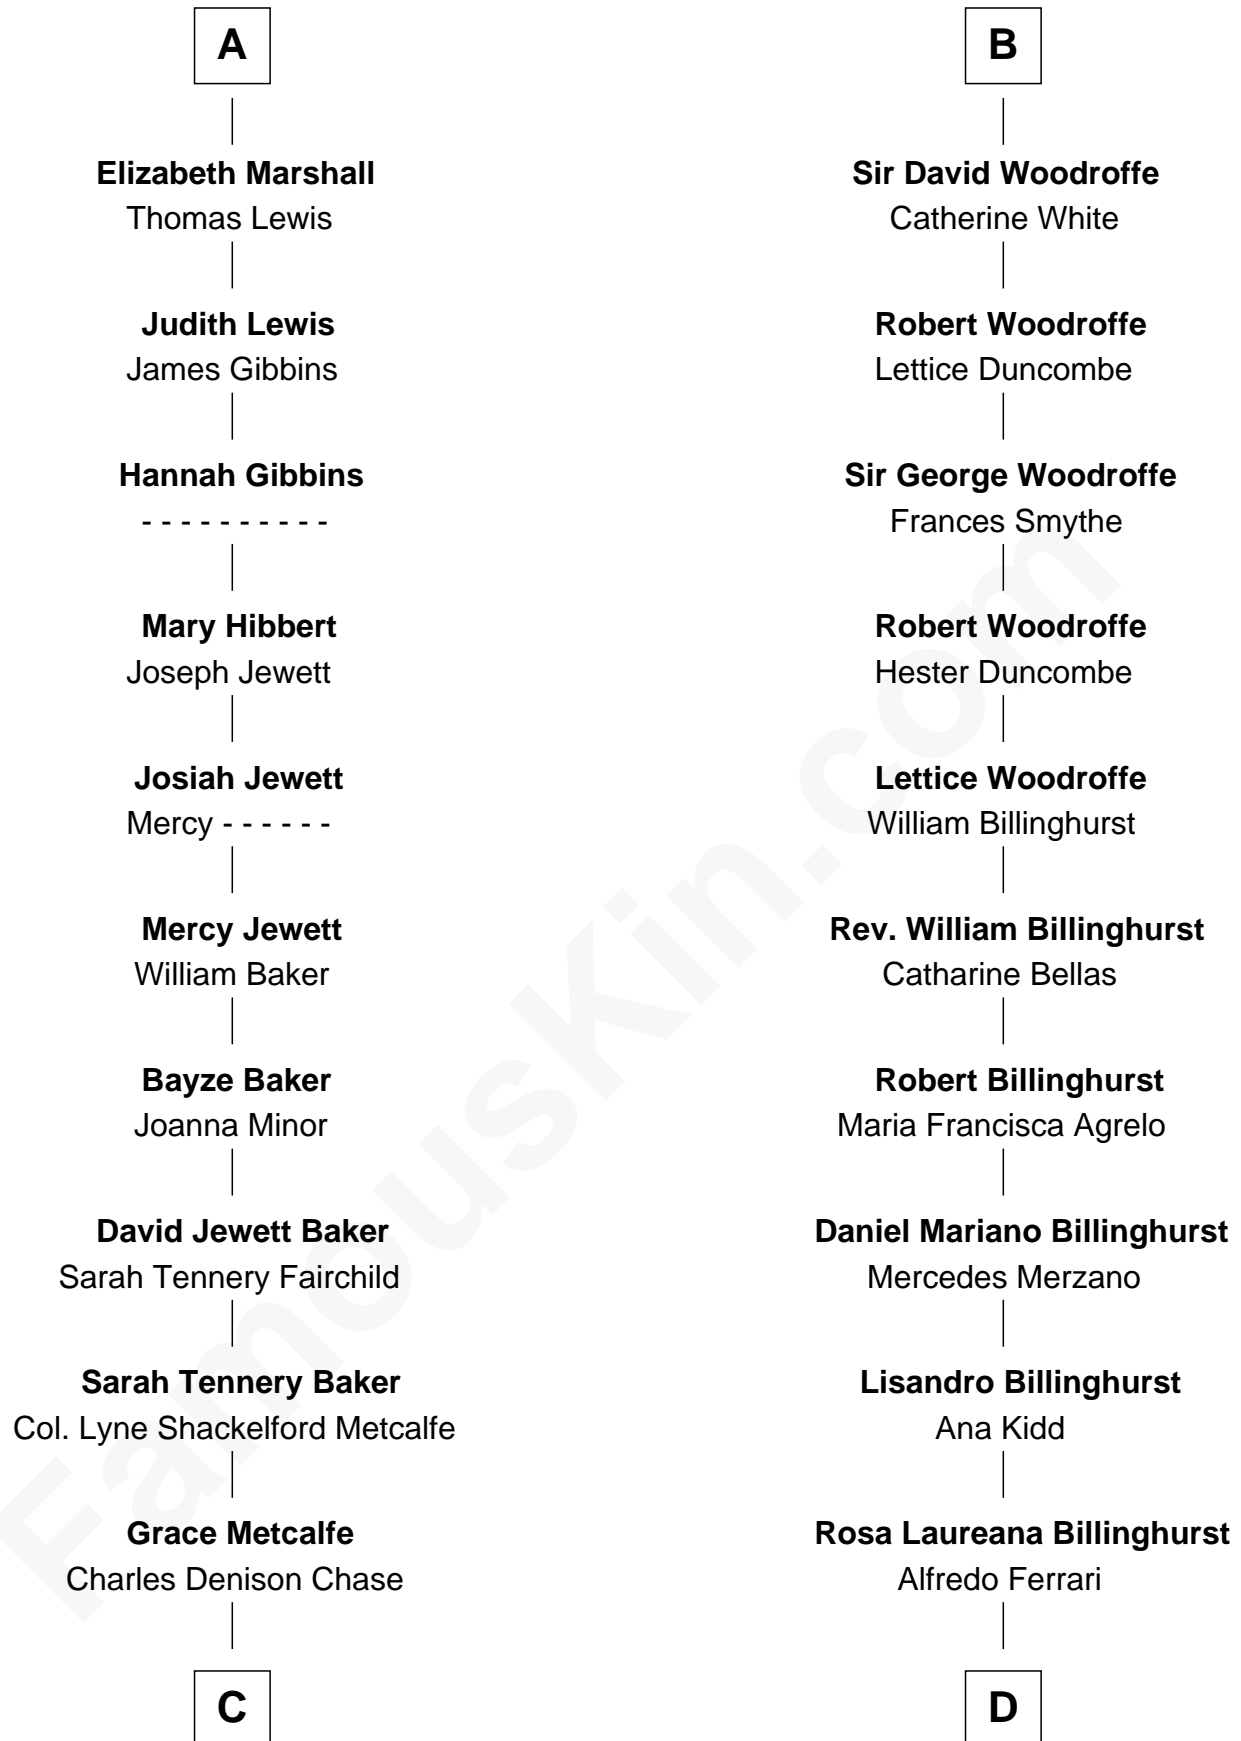

FamousKin.com

Relationship Chart of

Chevy Chase

Comedian, Actor and Writer

19th cousin of

Luciana Pedraza

Argentine Movie Actress

Sir John de Beaumont
Katherine de Everingham

Sir Henry de Beaumont
Elizabeth Willoughby

Elizabeth Beaumont
Sir William Botreaux

Sir Henry Beaumont
Joan Heronville

Margaret Botreaux
Sir Robert Hungerford

Sir Henry Beaumont
Eleanor Sutton

Eleanor Hungerford
Sir John White

Constance Beaumont
John Mytton

Robert White
Margaret Gainsford

Joyce Mytton
John Harpersfield

Margaret White
John Kirton

Edward Harpersfield alias Mytton
Anne Skrimshire

Stephen Kirton
Margaret Offley

Katherine Mytton
Roger Marshall

Grissell Kirton
Sir Nicholas Woodroffe

A

B

Chevy Chase photo by [Alan Light](#) (CC BY 2.0)