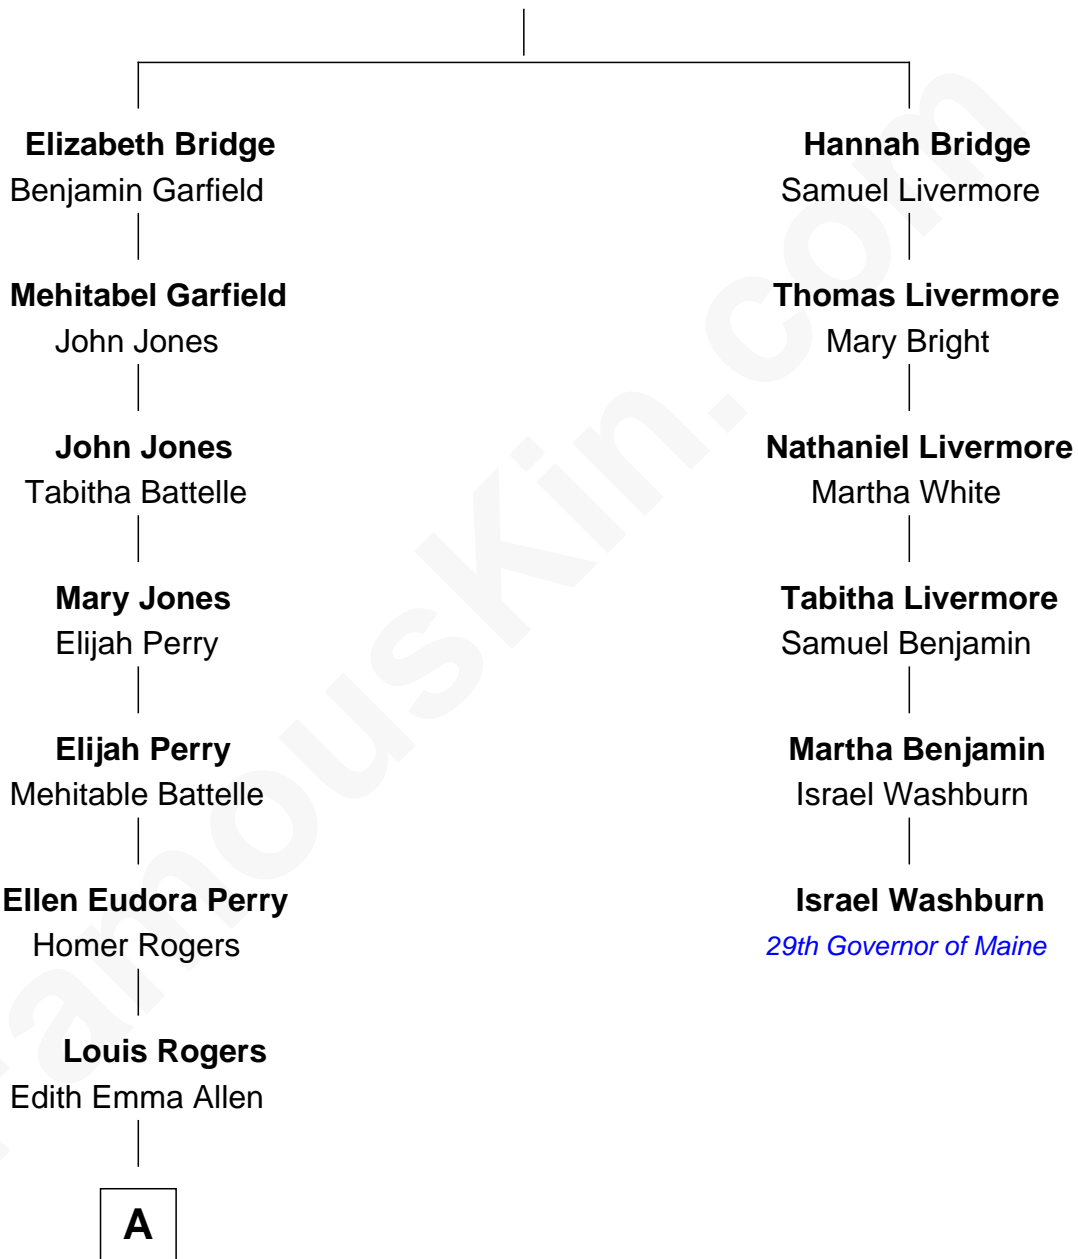

FamousKin.com

Relationship Chart of

Seth MacFarlane

Actor, Animator, Writer and Producer

5th cousin 4 times removed of

Israel Washburn

29th Governor of Maine

Matthew Bridge

Anne Danforth

A

—
Berta Rogers
Arthur W. Sager

—
Ann Perry Sager
Ronald Milton MacFarlane

—
Seth MacFarlane
Actor, Animator, Writer and Producer

FamousKin.com