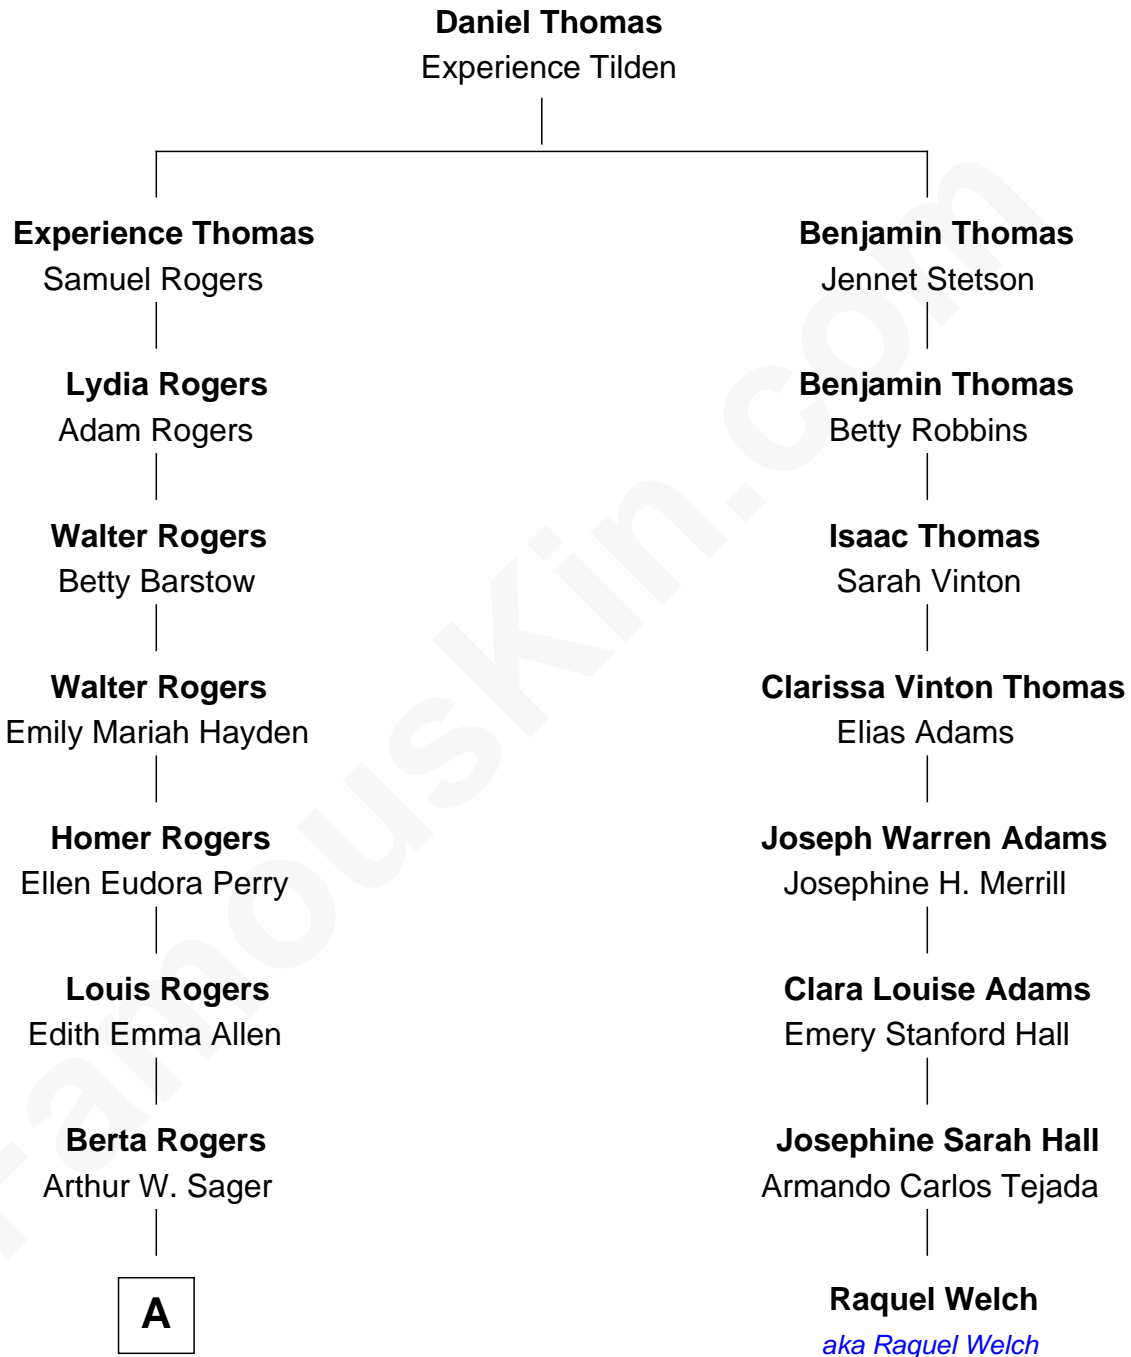

FamousKin.com

Relationship Chart of

Seth MacFarlane

Actor, Animator, Writer and Producer

7th cousin 1 time removed of

Raquel Welch

Movie Actress

A

—
Ann Perry Sager
Ronald Milton MacFarlane

—
Seth MacFarlane
Actor, Animator, Writer and Producer

FamousKin.com