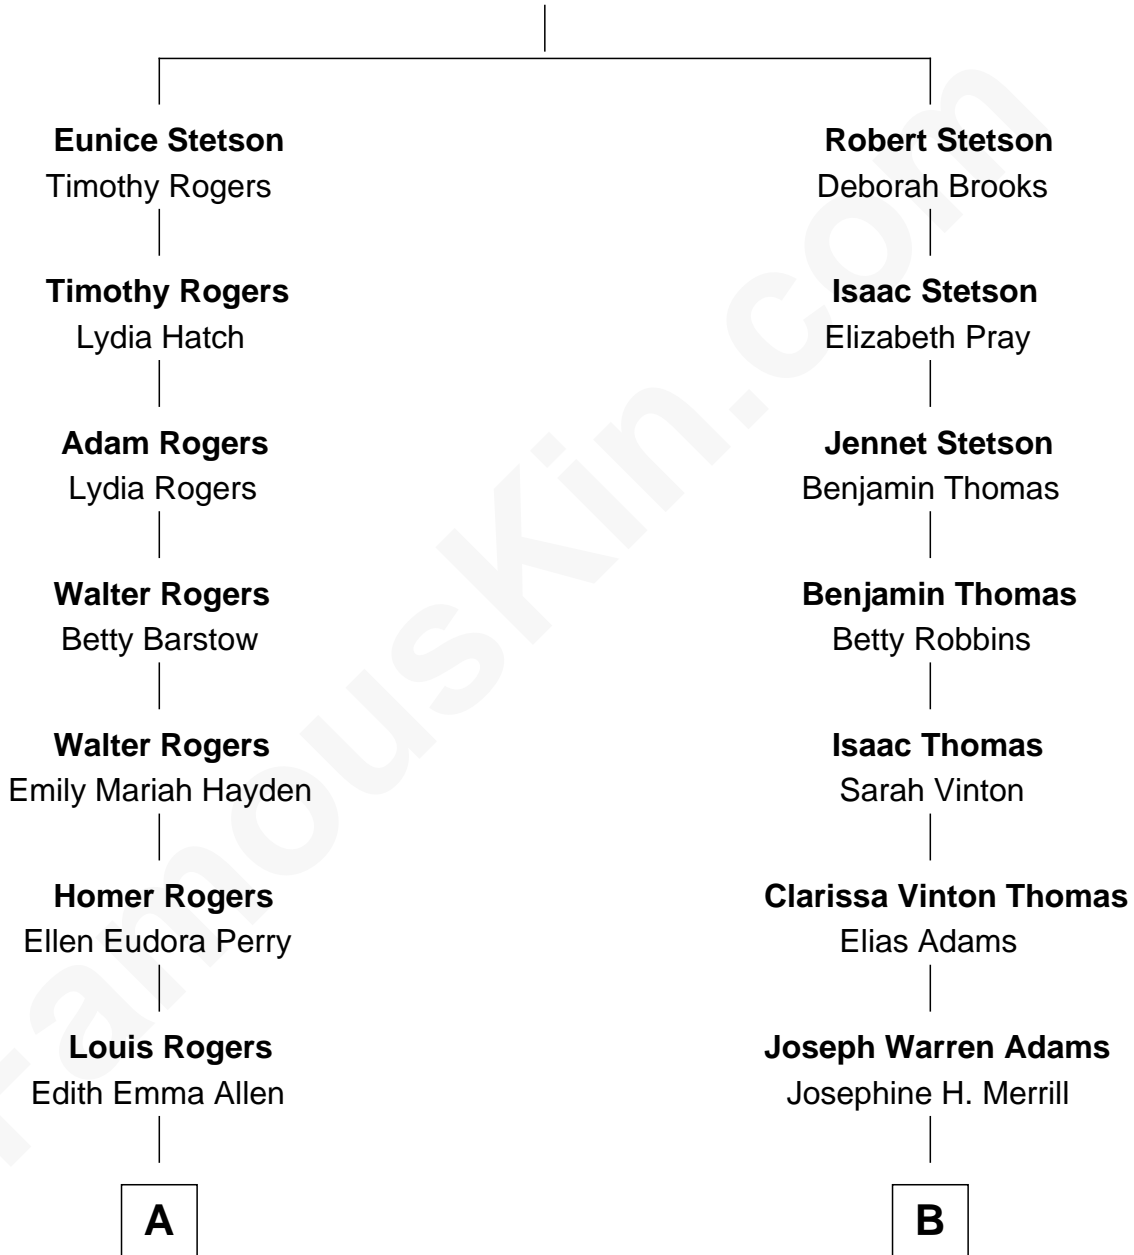

## Relationship Chart of

**Seth MacFarlane**

*Actor, Animator, Writer and Producer*

9th cousin of

**Raquel Welch**

*Movie Actress*

**Cornet Robert Stetson**

Honor - - - - -

**A**

**Berta Rogers**  
Arthur W. Sager

**Ann Perry Sager**  
Ronald Milton MacFarlane

**Seth MacFarlane**  
*Actor, Animator, Writer and Producer*

**B**

**Clara Louise Adams**  
Emery Stanford Hall

**Josephine Sarah Hall**  
Armando Carlos Tejada