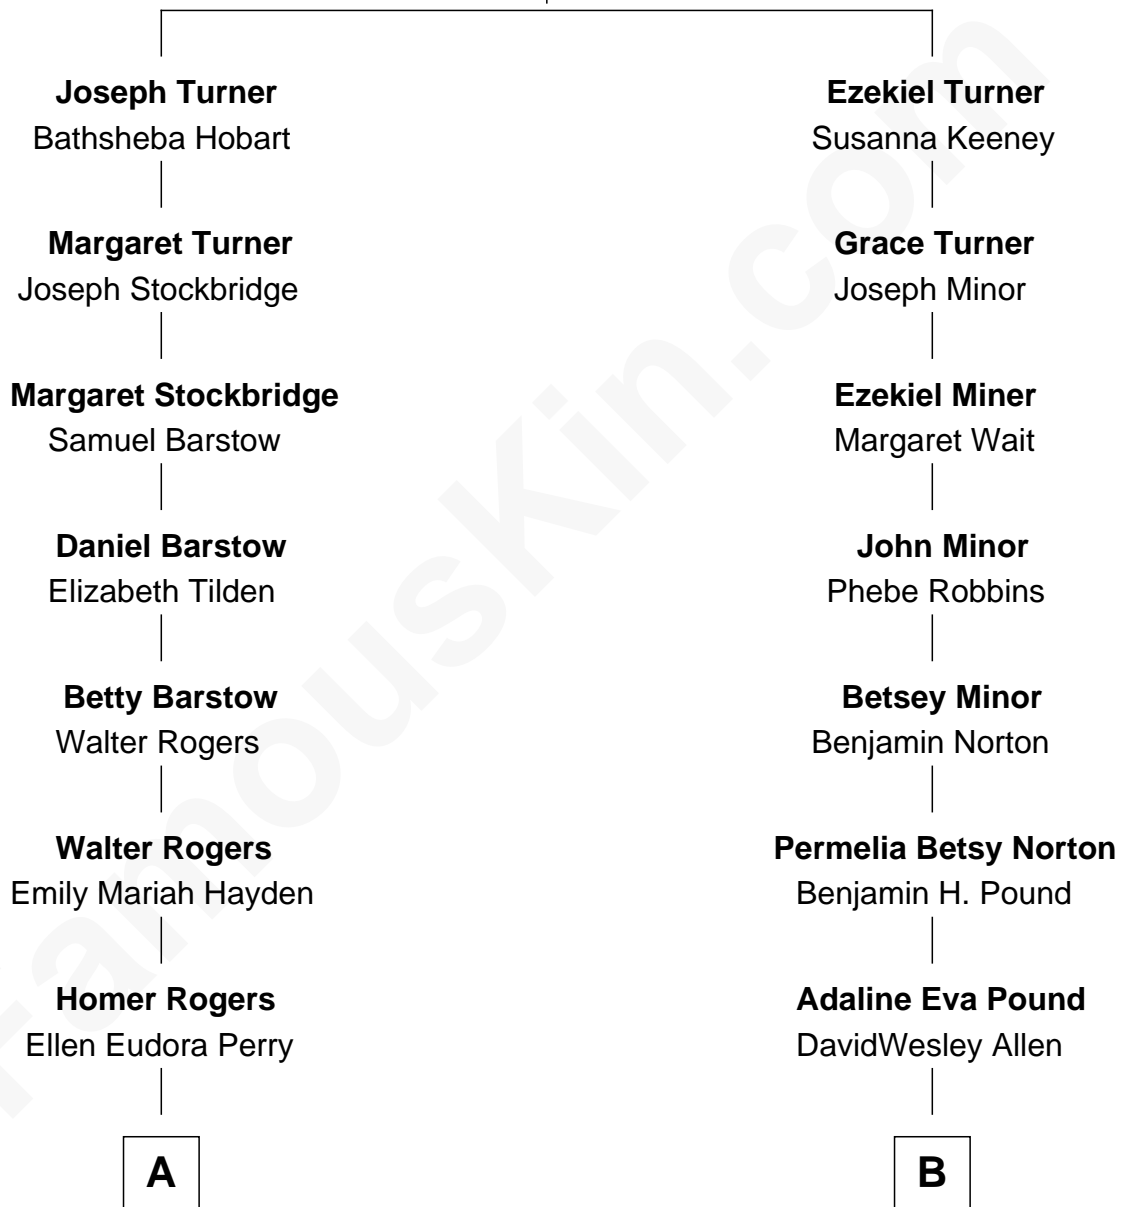

FamousKin.com

Relationship Chart of

Seth MacFarlane

Actor, Animator, Writer and Producer

10th cousin 1 time removed of

Taylor Lautner

TV and Movie Actor

John Turner

Mary Brewster

A

Louis Rogers
Edith Emma Allen

Berta Rogers
Arthur W. Sager

Ann Perry Sager
Ronald Milton MacFarlane

Seth MacFarlane
Actor, Animator, Writer and Producer

B

Olive F. Allen
Frank James Nichols