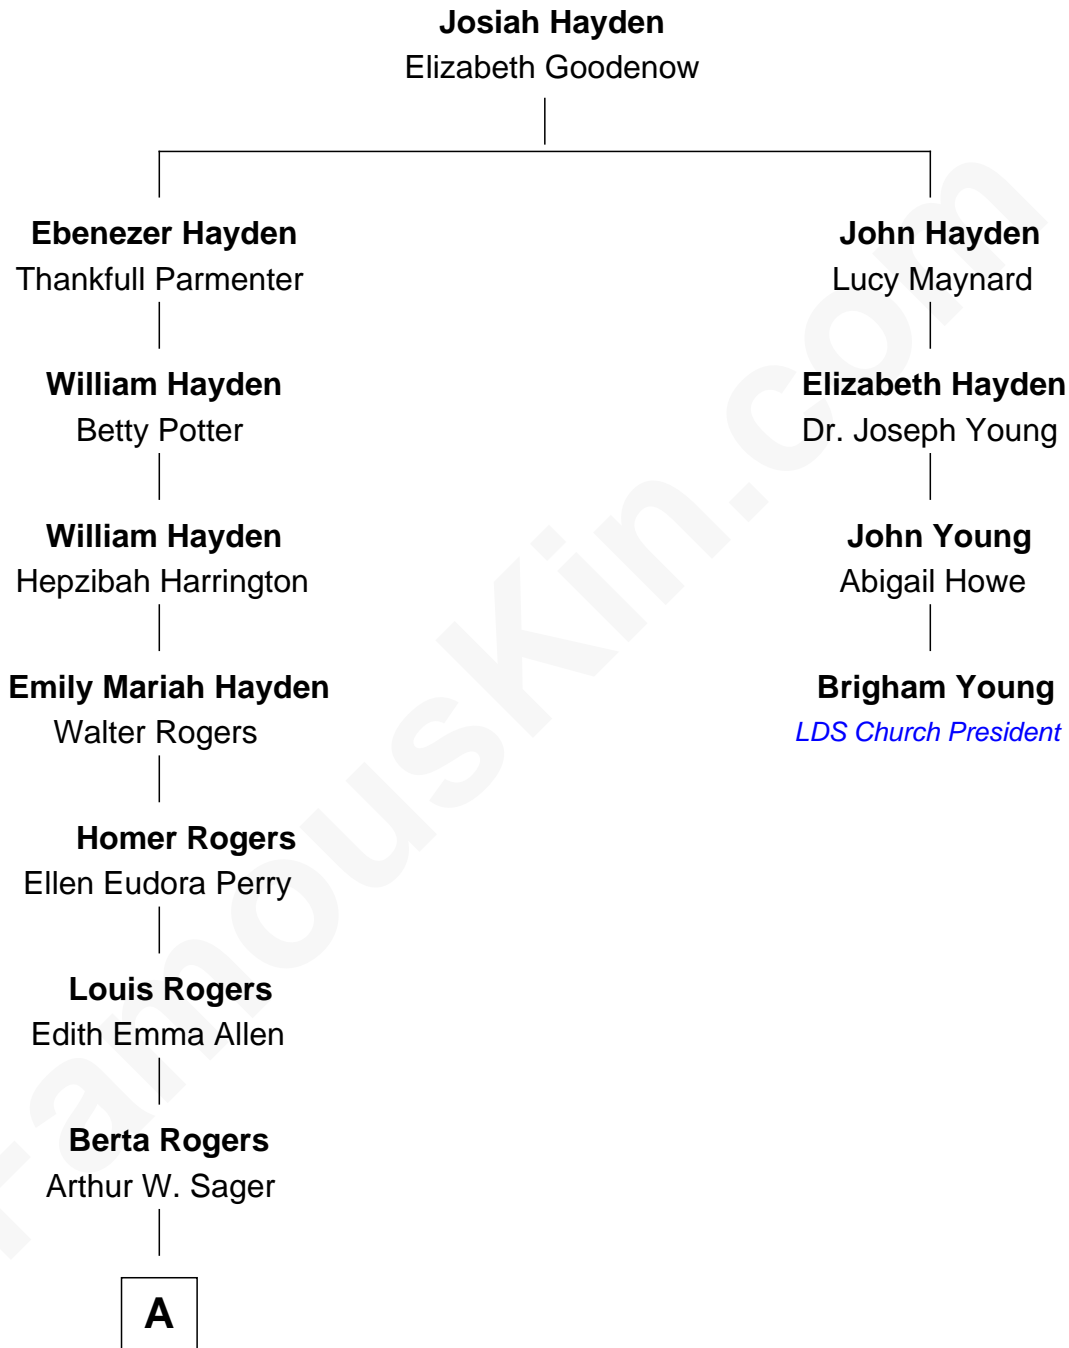

FamousKin.com

Relationship Chart of

Seth MacFarlane

Actor, Animator, Writer and Producer

3rd cousin 5 times removed of

Brigham Young

2nd President of the Mormon Church

A

—
Ann Perry Sager
Ronald Milton MacFarlane

—
Seth MacFarlane
Actor, Animator, Writer and Producer

FamousKin.com