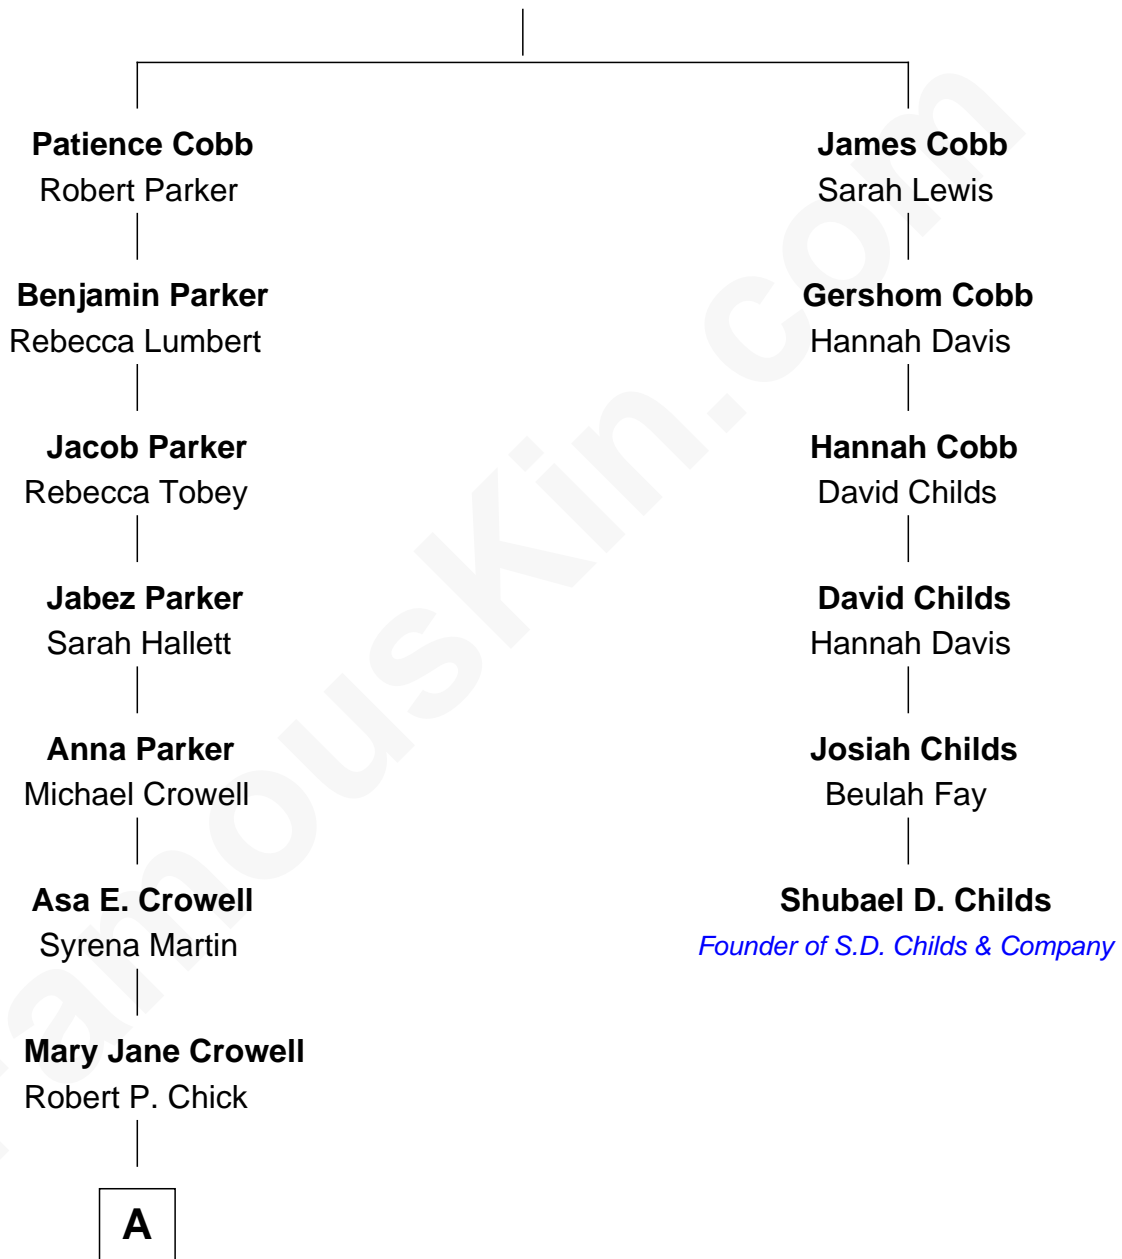

FamousKin.com Relationship Chart of

Seth MacFarlane

Actor, Animator, Writer and Producer

5th cousin 6 times removed of

Shubael D. Childs

Founder of S.D. Childs & Company

Henry Cobb

Patience Hurst

A

—
Adelbert P. Chick

Helen E. Loveland

—
June A. Chick

Richard Edward Shean

—
Selina Alfreda Shean

Milton Worcester MacFarlane

—
Ronald Milton MacFarlane

Ann Perry Sager

—
Seth MacFarlane

Actor, Animator, Writer and Producer