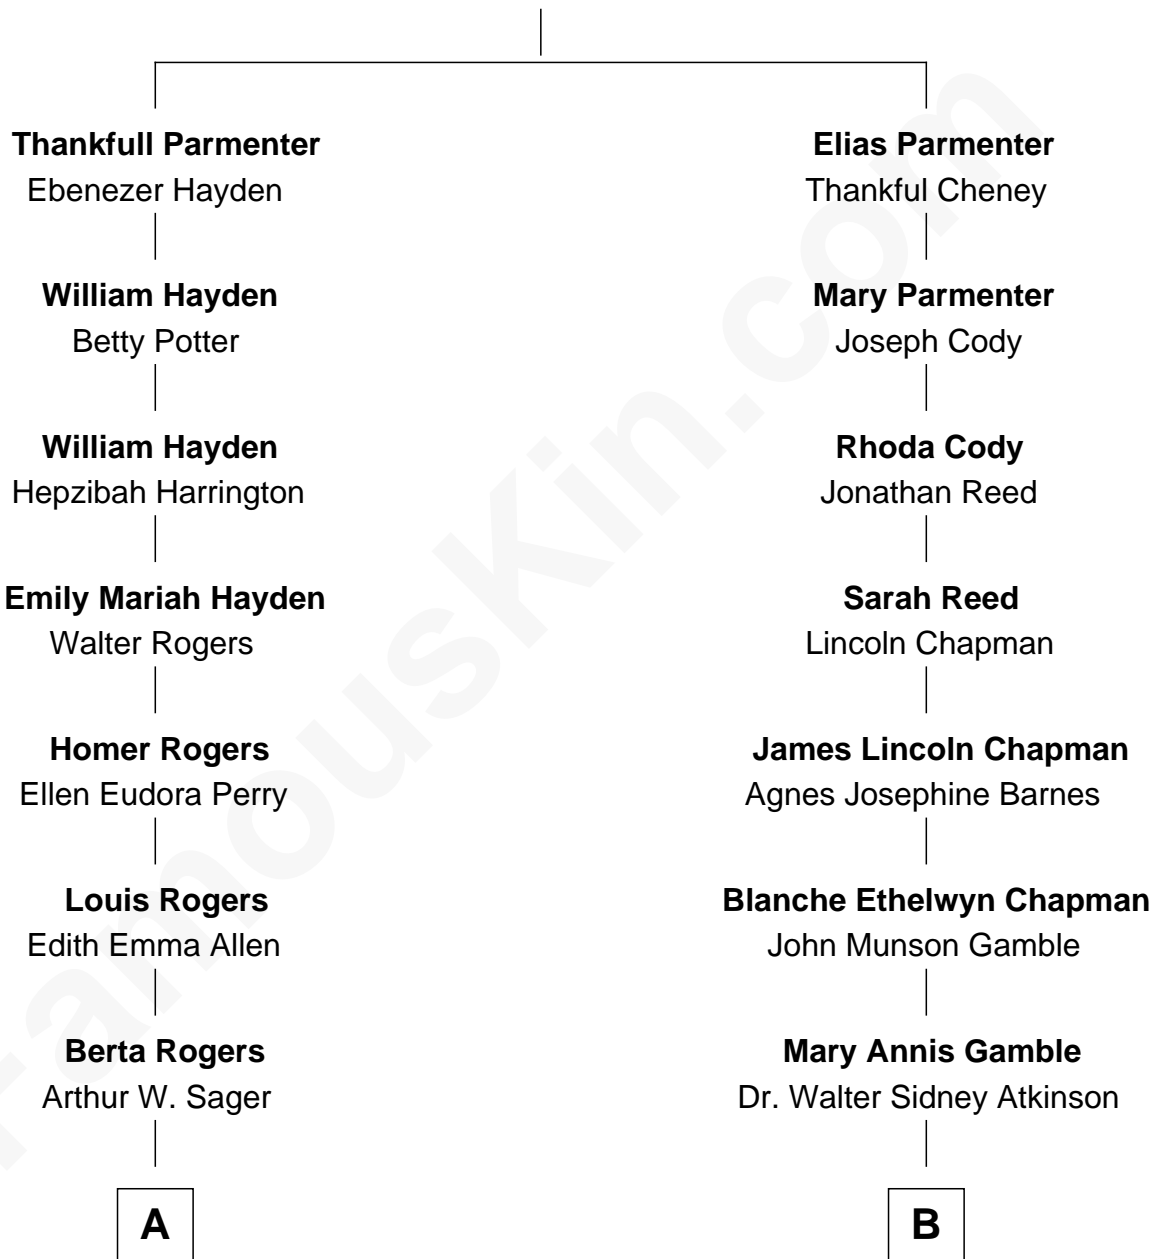

FamousKin.com

Relationship Chart of

Seth MacFarlane

Actor, Animator, Writer and Producer

8th cousin of

Viggo Mortensen

Movie Actor

George Parmenter

Mary Burke

A

Ann Perry Sager
Ronald Milton MacFarlane

Seth MacFarlane
Actor, Animator, Writer and Producer

B

Grace Gamble Atkinson
Viggo Peter Mortensen

Viggo Mortensen
Movie Actor

FamousKin.com