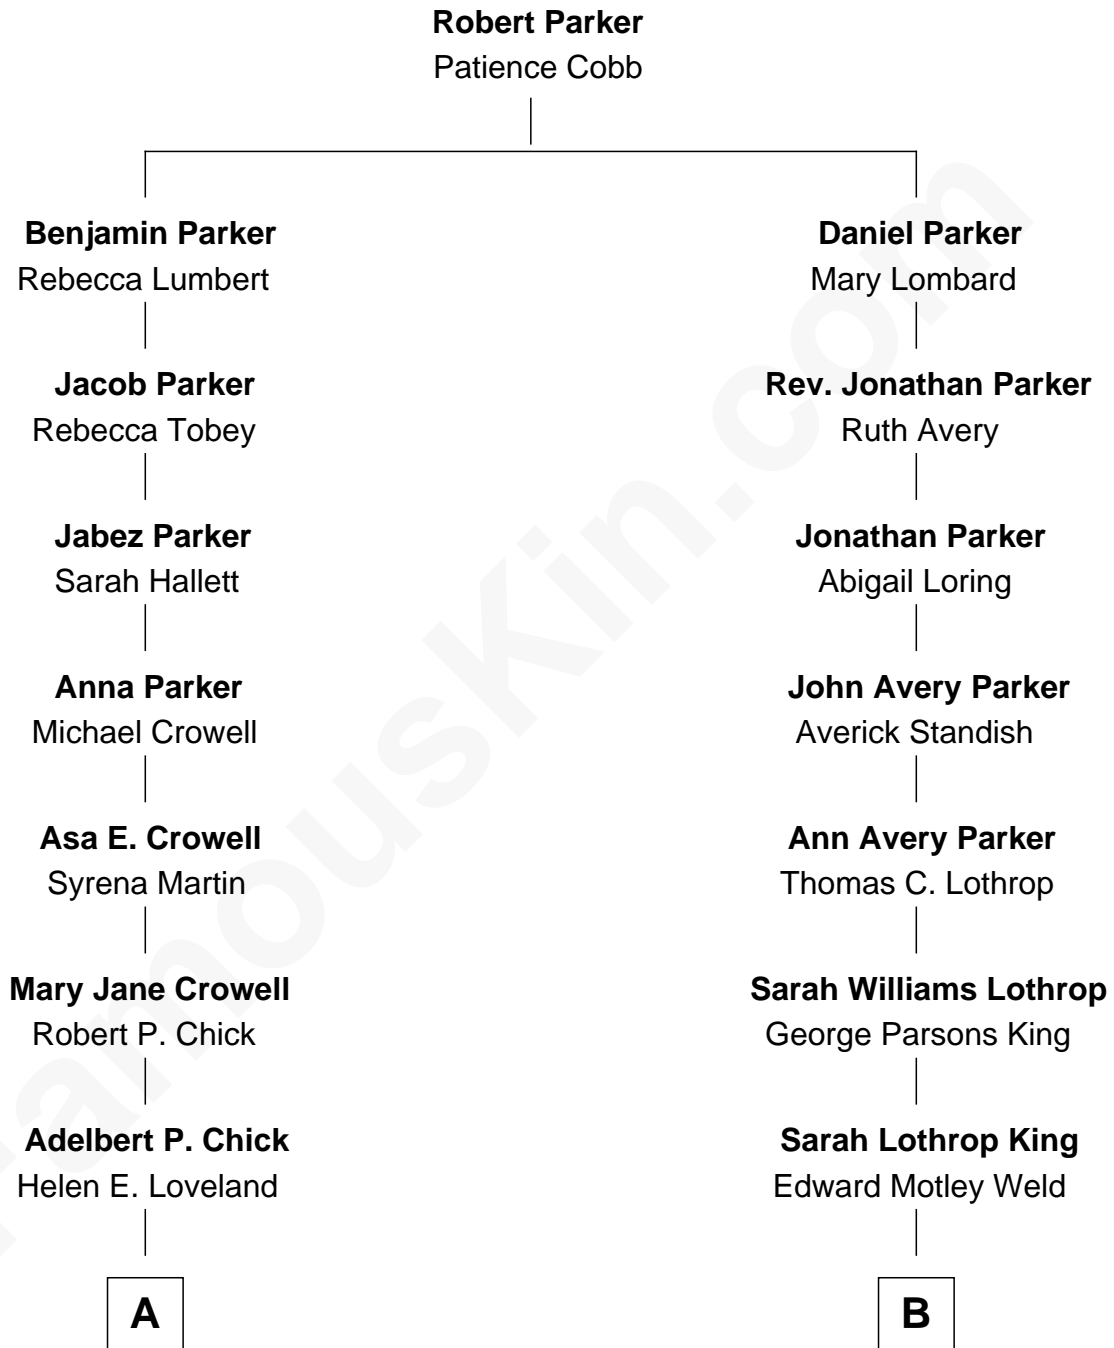

FamousKin.com

Relationship Chart of

Seth MacFarlane

Actor, Animator, Writer and Producer

8th cousin 2 times removed of

Tuesday Weld

TV and Movie Actress

A

June A. Chick
Richard Edward Shean

Selina Alfreda Shean
Milton Worcester MacFarlane

Ronald Milton MacFarlane
Ann Perry Sager

Seth MacFarlane
Actor, Animator, Writer and Producer

B

Lothrop Motley Weld
Yosene Balfour Ker

Tuesday Weld
TV and Movie Actress

FamousKin.com