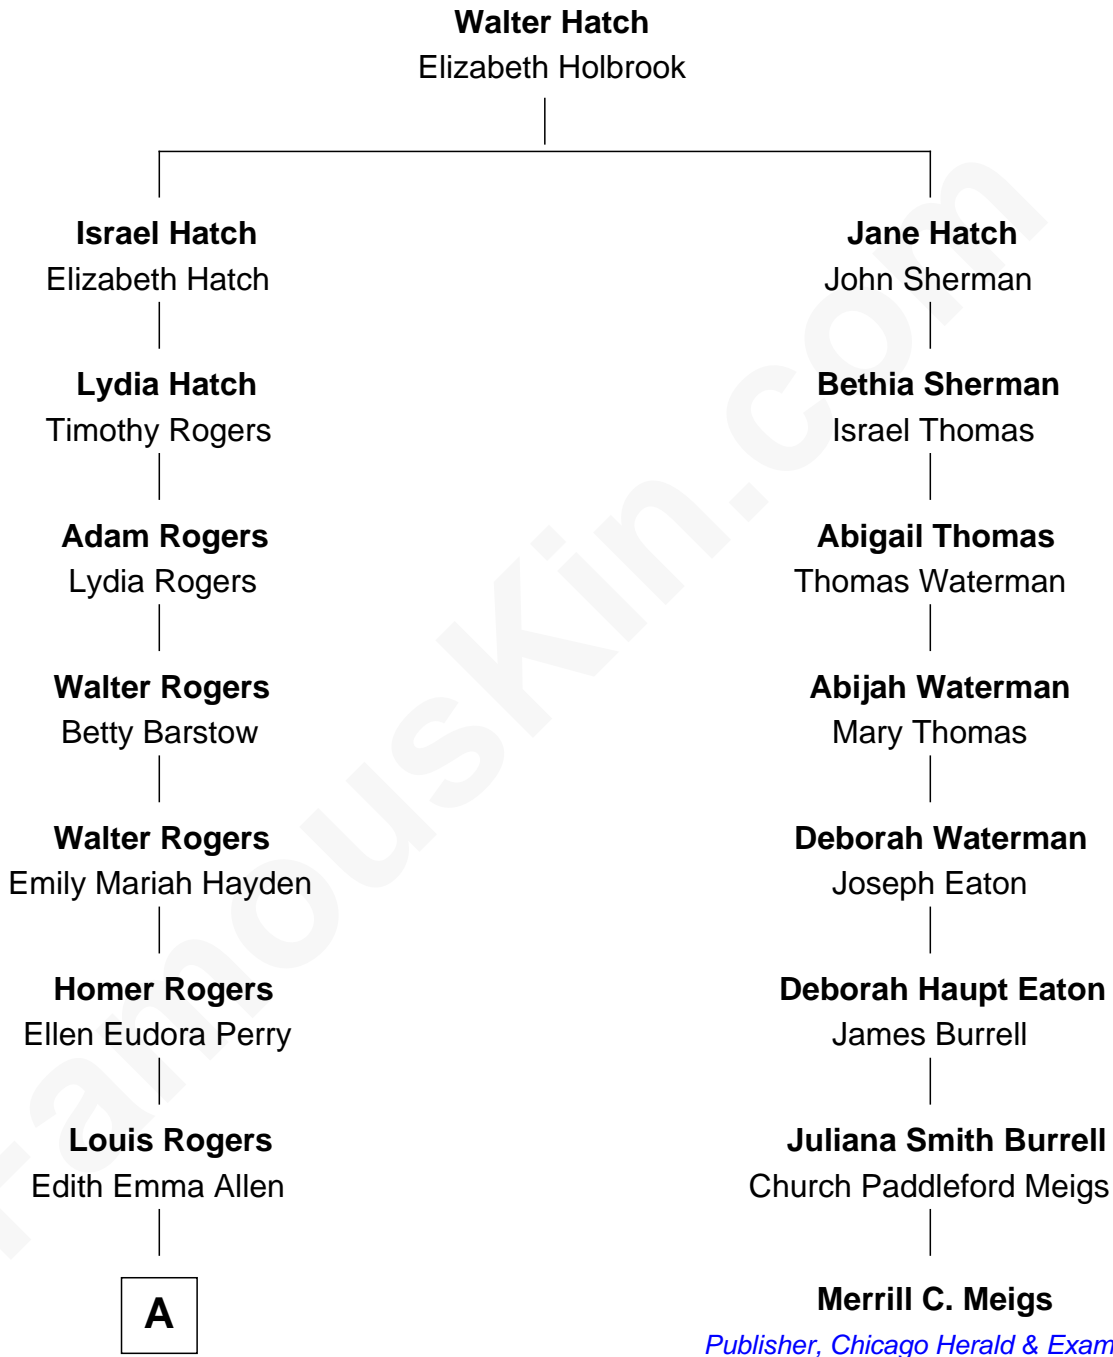

FamousKin.com

Relationship Chart of

Seth MacFarlane

Actor, Animator, Writer and Producer

7th cousin 2 times removed of

Merrill C. Meigs

Publisher, Chicago Herald & Examiner

A

—
Berta Rogers
Arthur W. Sager

—
Ann Perry Sager
Ronald Milton MacFarlane

—
Seth MacFarlane
Actor, Animator, Writer and Producer