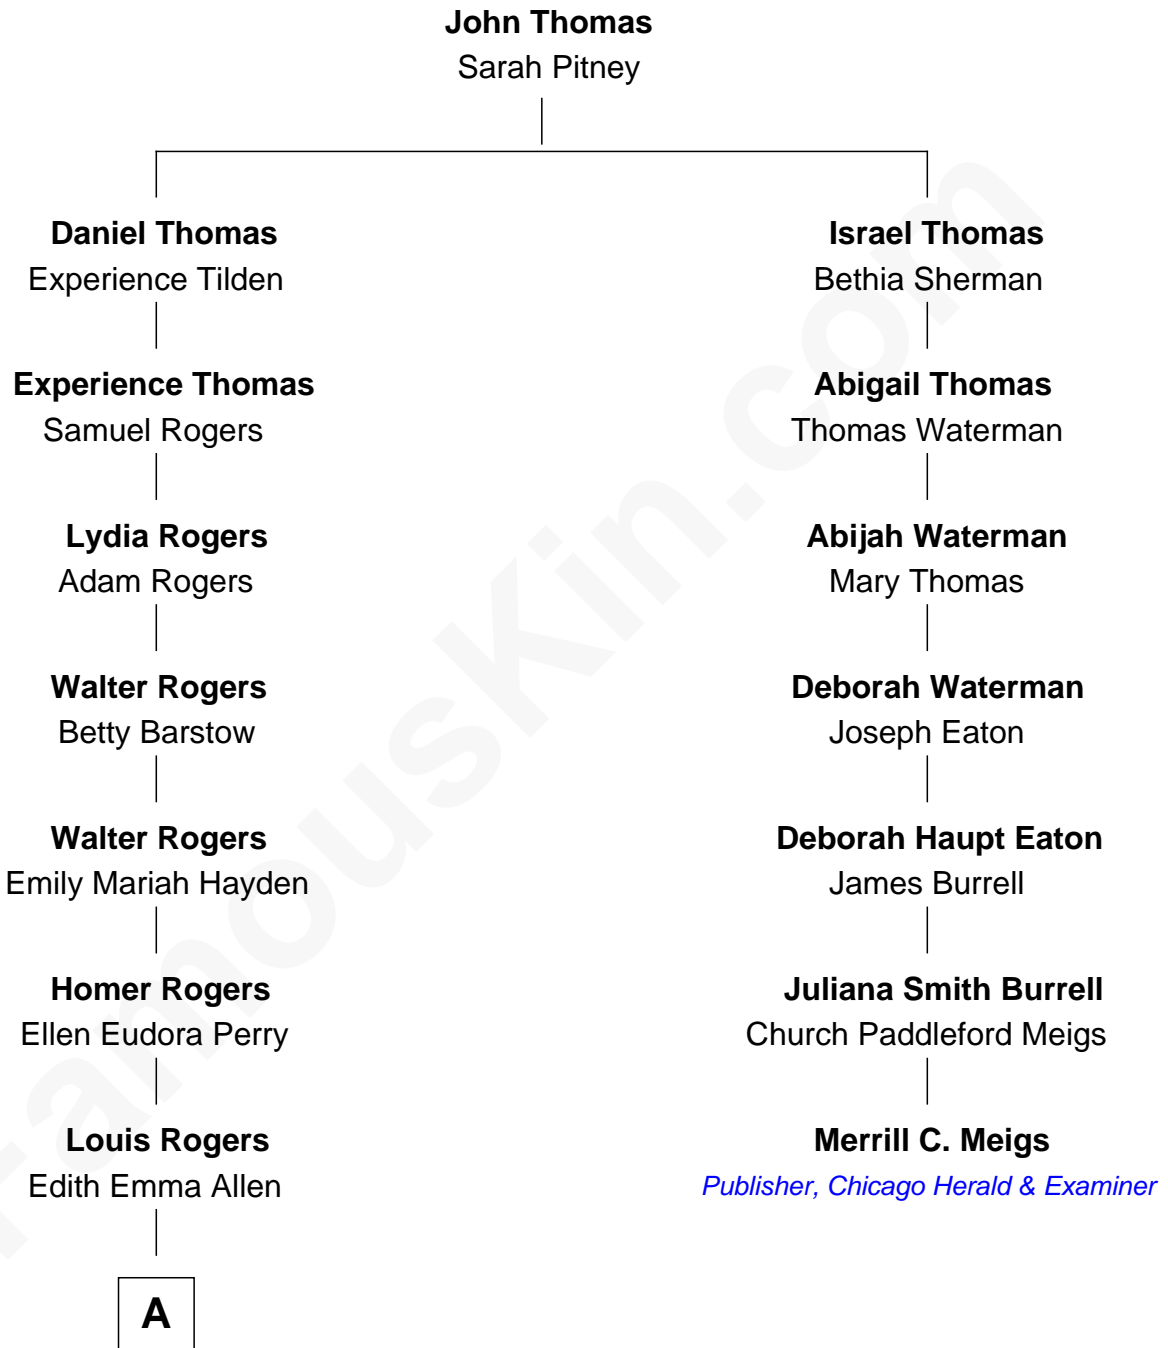

FamousKin.com

Relationship Chart of

Seth MacFarlane

Actor, Animator, Writer and Producer

6th cousin 3 times removed of

Merrill C. Meigs

Publisher, Chicago Herald & Examiner

A

—
Berta Rogers
Arthur W. Sager

—
Ann Perry Sager
Ronald Milton MacFarlane

—
Seth MacFarlane
Actor, Animator, Writer and Producer