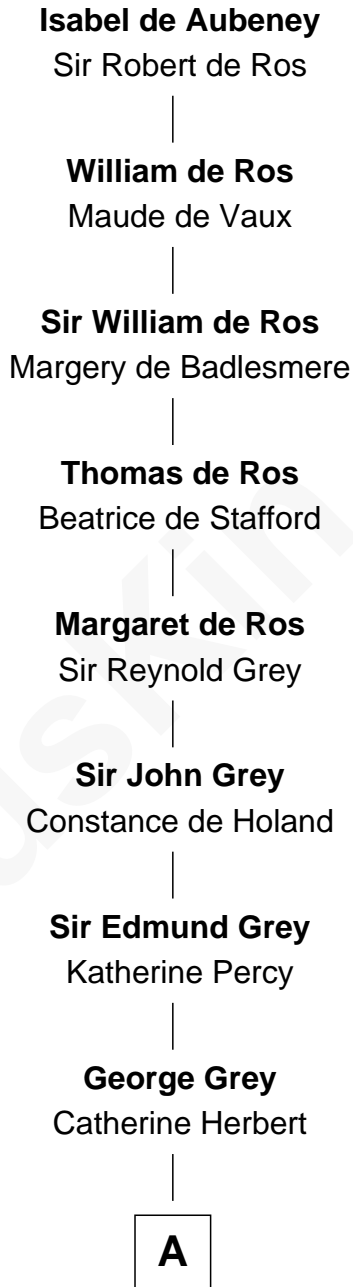

FamousKin.com
Relationship Chart of
Isabel de Aubeney
(- 1301)

20th Great-grandmother of
Camilla Parker Bowles
Queen Consort of the United Kingdom

A

Anne Grey
Sir John Hussey

Anne Hussey
Sir Humphrey Browne

Christian Browne
Sir John Tufton

Sir Nicholas Tufton
Frances Cecil

John Tufton
Margaret Sackville

Thomas Tufton
Catharine Cavendish

Katherine Tufton
Edward Watson

Katherine Watson
Edward Southwell

Edward Southwell

Elizabeth Southwell
George Thomas Keppel

B

B

William Coutts Keppel

Sophia Mary McNab

George Keppel

Alice Frederica Edmonstone

Sonia Rosemary Keppel