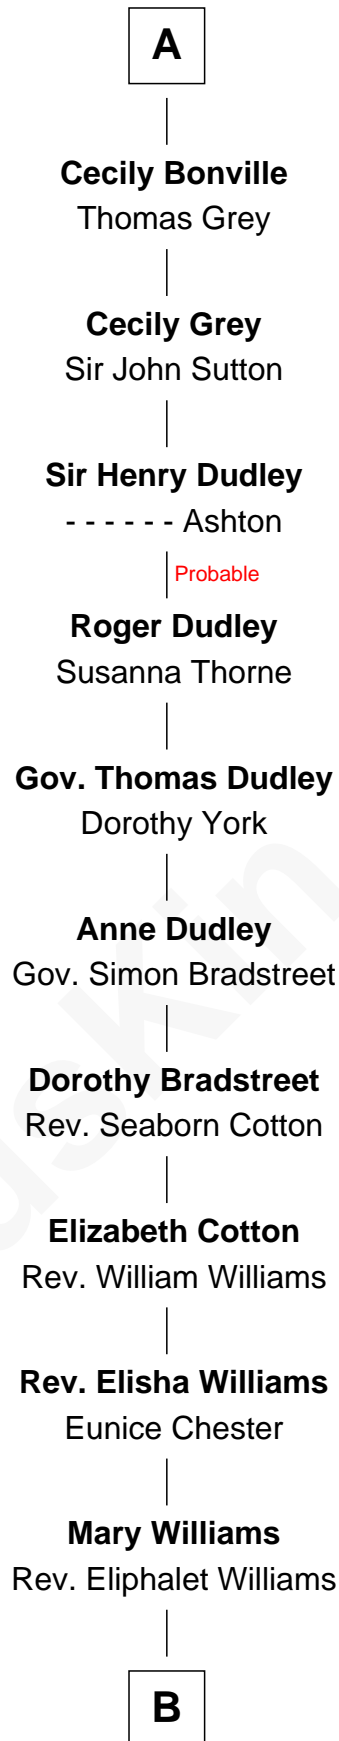

FamousKin.com
Relationship Chart of
Isabel de Aubeney
 (- 1301)

23rd Great-grandmother of

Kate Upton

Sports Illustrated Swimsuit Cover Model

Isabel de Aubeney

Sir Robert de Ros

William de Ros

Maude de Vaux

Sir William de Ros

Margery de Badlesmere

Thomas de Ros

Beatrice de Stafford

Margaret de Ros

Sir Reynold Grey

Margaret Grey

Sir William Bonville

William Bonville

Elizabeth Harington

William Bonville

Katherine Neville

A

B

Edward Williams

Rachel Barnard