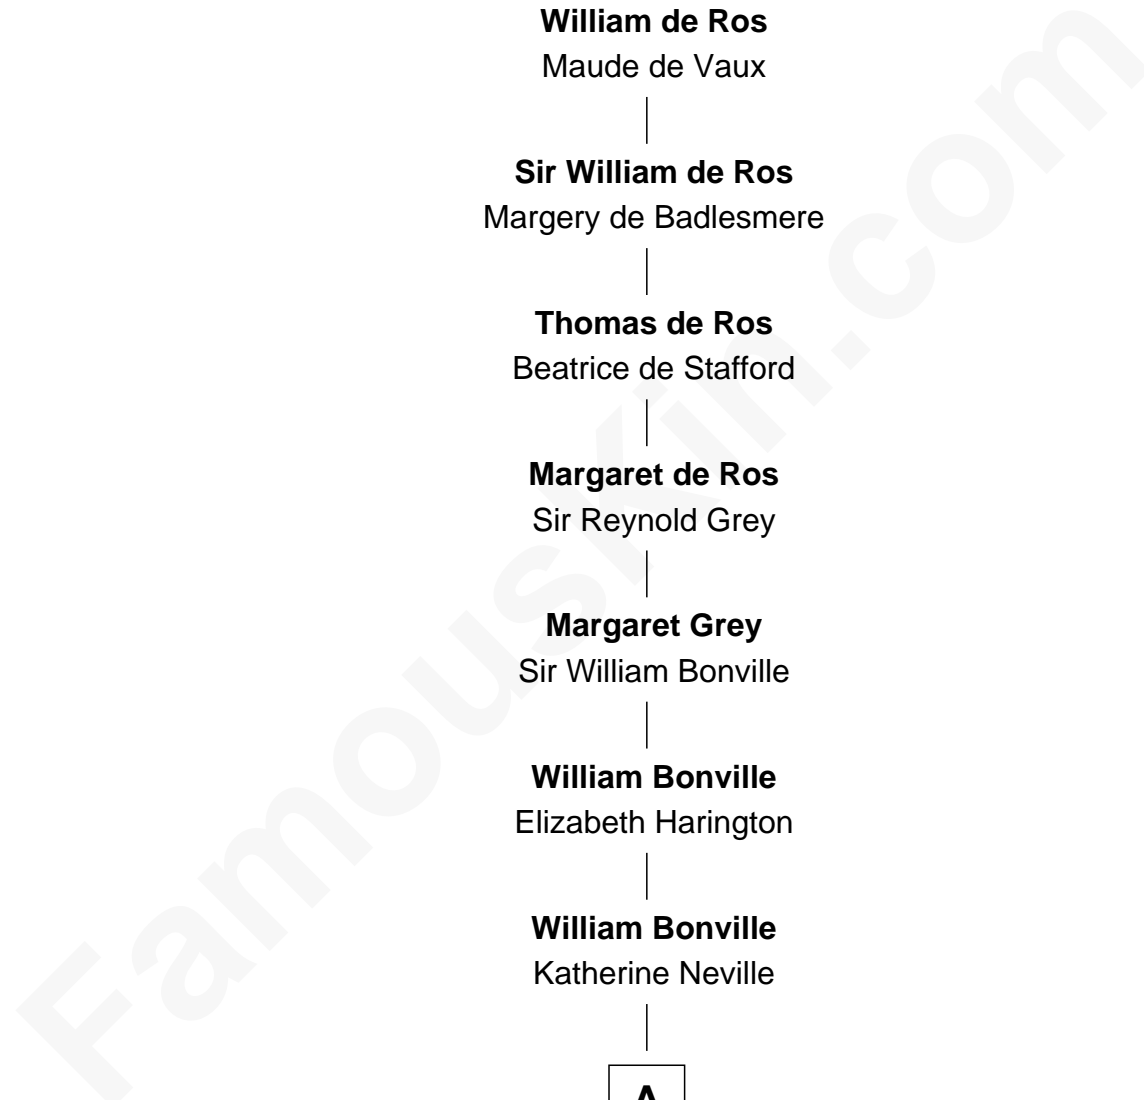

FamousKin.com
Relationship Chart of
Isabel de Aubeney
 (- 1301)

19th Great-grandmother of
John Kerry
 68th U.S. Secretary of State

Isabel de Aubeney

Sir Robert de Ros

William de Ros

Maude de Vaux

Sir William de Ros

Margery de Badlesmere

Thomas de Ros

Beatrice de Stafford

Margaret de Ros

Sir Reynold Grey

Margaret Grey

Sir William Bonville

William Bonville

Elizabeth Harington

William Bonville

Katherine Neville

A

A

Cecily Bonville

Thomas Grey

Cecily Grey

Sir John Sutton

Sir Henry Dudley

----- Ashton

Probable

Roger Dudley

Susanna Thorne

Gov. Thomas Dudley

Katherine Deighton