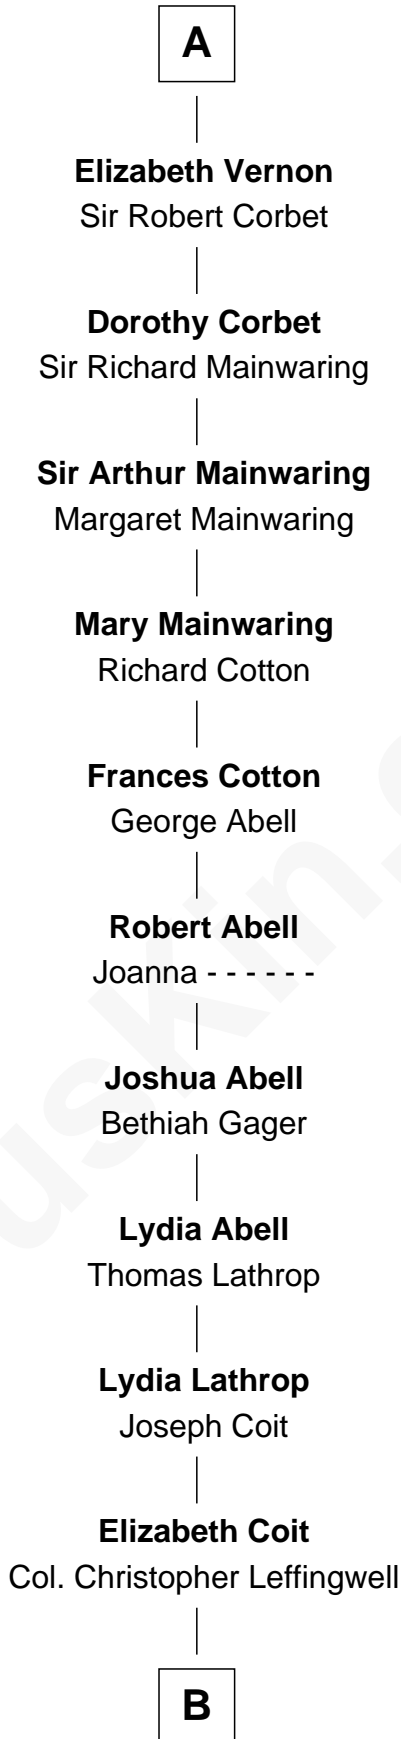

FamousKin.com
Relationship Chart of
Isabel de Aubeney
(- 1301)

20th Great-grandmother of

John Foster Dulles
52nd U.S. Secretary of State

Isabel de Aubeney

Sir Robert de Ros

William de Ros

Maude de Vaux

Sir William de Ros

Margery de Badlesmere

Maud de Roos

John de Welles

Anne de Welles

James Butler

James Butler

Joan Beauchamp

Elizabeth Butler

John Talbot

Ann Talbot

Sir Henry Vernon

A

B

—
Joanna Leffingwell

Charles Lathrop

—
Harriet Wadsworth Lathrop

Rev. Miron Winslow

—
Harriet Lathrop Winslow

Rev. John Welsh Dulles

—
Allen Macy Dulles

Edith Foster

—
John Foster Dulles

52nd U.S. Secretary of State