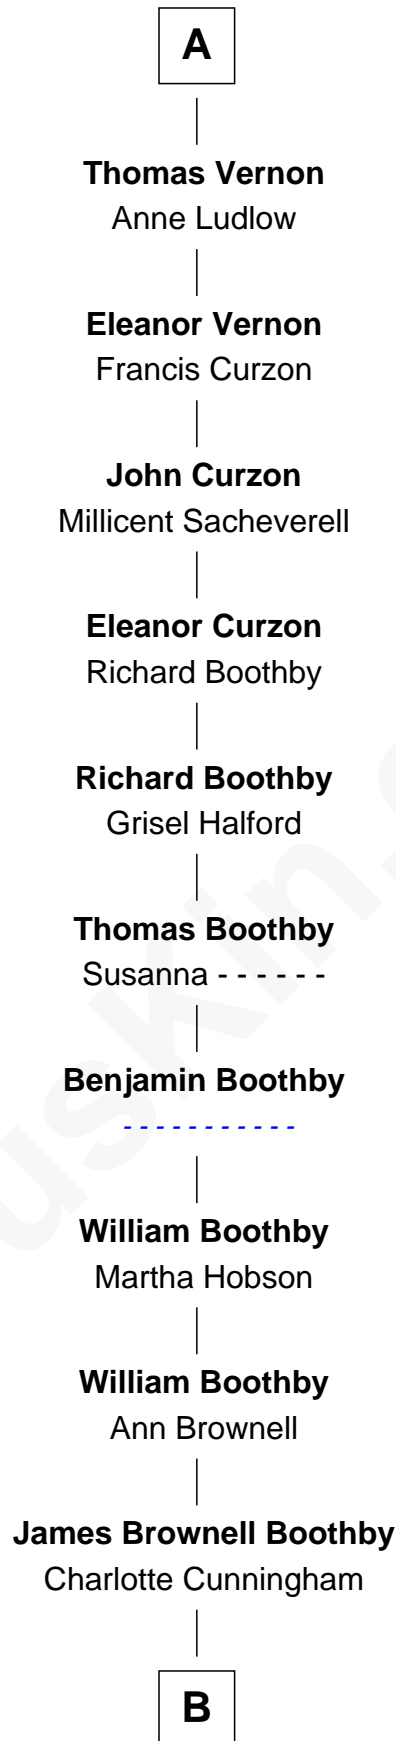

FamousKin.com
Relationship Chart of
Isabel de Aubeney
 (- 1301)

21st Great-grandmother of
Oliver Platt
Movie Actor

Isabel de Aubeney

Sir Robert de Ros

William de Ros

Maude de Vaux

Sir William de Ros

Margery de Badlesmere

Maud de Roos

John de Welles

Anne de Welles

James Butler

James Butler

Joan Beauchamp

Elizabeth Butler

John Talbot

Ann Talbot

Sir Henry Vernon

A

B

Elizabeth Caroline Boothby

Edmund Burke Roche

James Boothby Burke Roche

Frances Eleanor Work