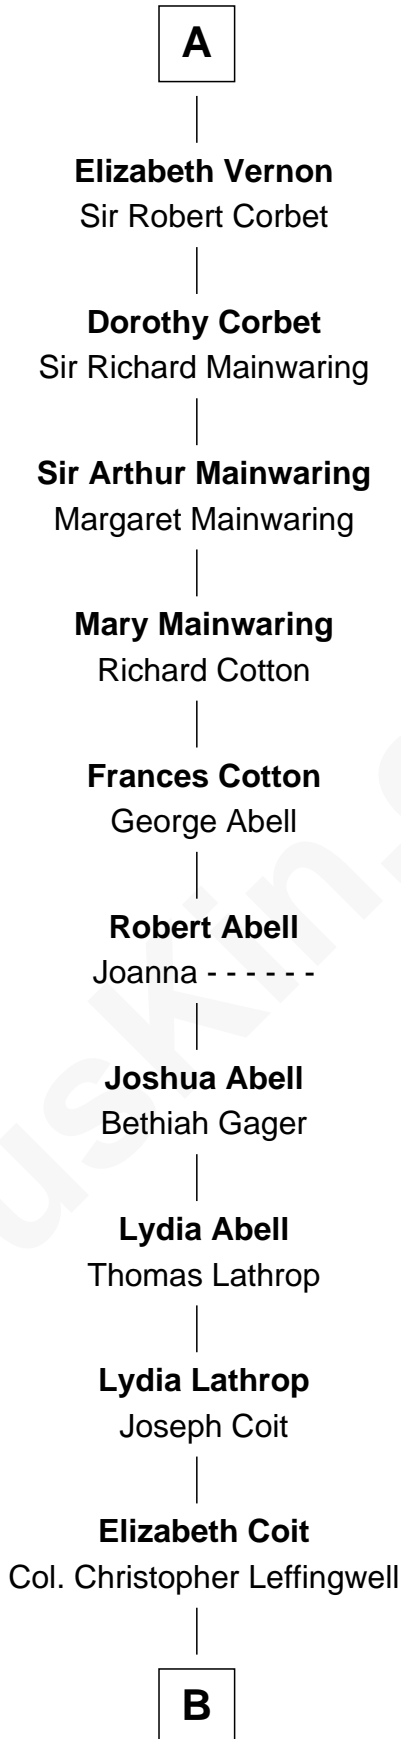

FamousKin.com
Relationship Chart of
Isabel de Aubeney
(- 1301)

22nd Great-grandmother of

Adlai Stevenson III
U.S. Senator from Illinois

Isabel de Aubeney

Sir Robert de Ros

William de Ros

Maude de Vaux

Sir William de Ros

Margery de Badlesmere

Maud de Roos

John de Welles

Anne de Welles

James Butler

James Butler

Joan Beauchamp

Elizabeth Butler

John Talbot

Ann Talbot

Sir Henry Vernon

A

B

—
Lydia Leffingwell

John Whiting

—
Dr. John Leffingwell Whiting

Harriet Cornell Talman

—
John Talman Whiting

Mary Sophia Hill

—
Mary DeGama Whiting

William Borden

—
John Borden

Ellen Wallace Waller

—
Ellen Borden