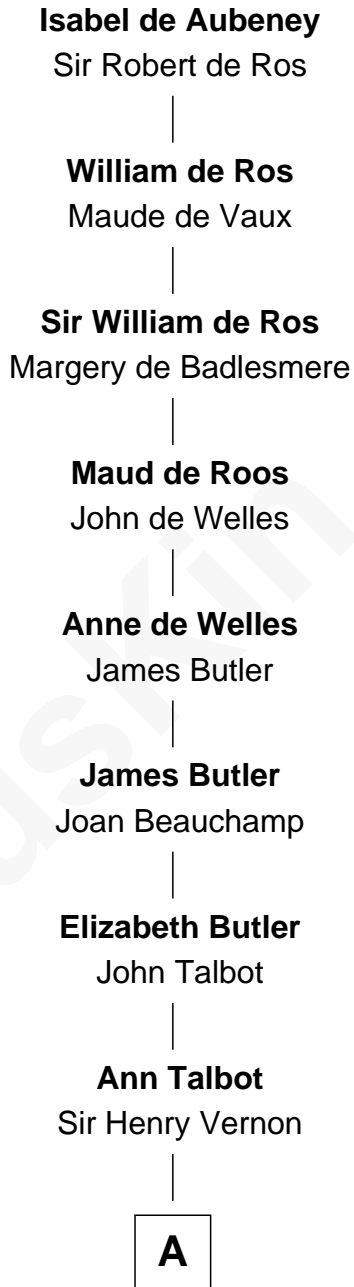

**FamousKin.com**  
**Relationship Chart of**  
**Isabel de Aubeney**  
( - 1301)

18th Great-grandmother of  
**Olivia De Havilland**  
*Movie Actress*

**A**

**Elizabeth Vernon**

Sir Robert Corbet

**Sir Roger Corbet**

Anne Windsor

**Margaret Corbet**

Sir Francis Palmes

**Sir Francis Palmes**

Mary Hadnall

**Mary Palmes**

William Molesworth

**Robert Molesworth**