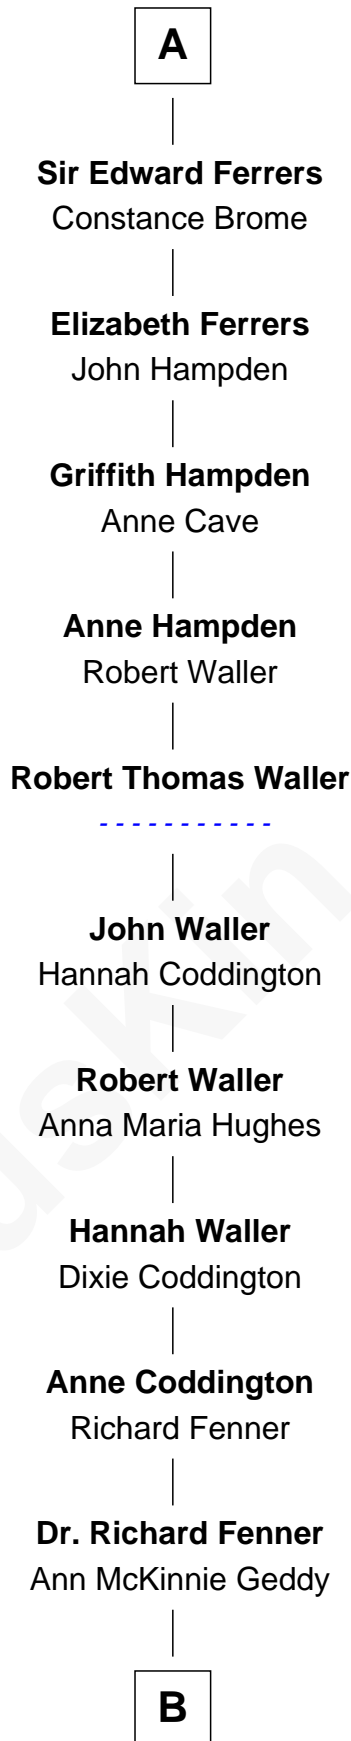

FamousKin.com
Relationship Chart of
Isabel de Aubeney
(- 1301)

20th Great-grandmother of
John McCain
U.S. Senator from Arizona

Isabel de Aubeney

Sir Robert de Ros

William de Ros

Maude de Vaux

Sir William de Ros

Margery de Badlesmere

Maud de Roos

John de Welles

Margery de Welles

Stephen le Scrope

Maude le Scrope

Sir Baldwin Freville

Elizabeth Freville

Sir Thomas Ferrers

Sir Henry Ferrers

Margaret Heckstall

A

B

—
Eliza Geddy Fenner

James Vaulx

—
James Junius Vaulx