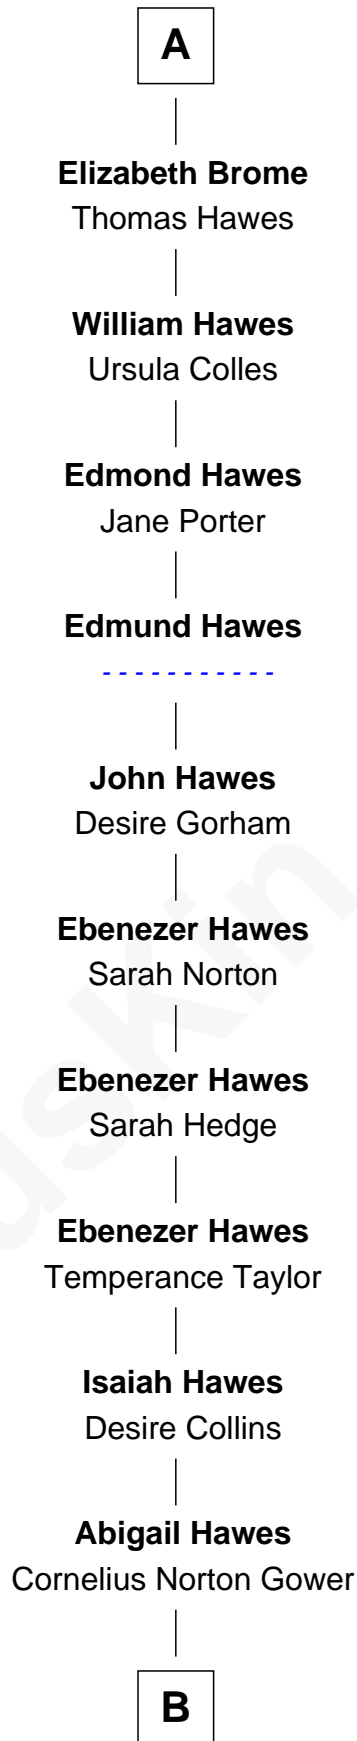

FamousKin.com
Relationship Chart of
Isabel de Aubeney
 (- 1301)

20th Great-grandmother of
Sarah Palin
9th Governor of Alaska

Isabel de Aubeney

Sir Robert de Ros

Mary de Ros

William de Brewes

Sir Peter de Brewes

Agnes de Clifford

Sir Peter de Brewes

Joan Howard

Beatrice Brewes

Sir Hugh Shirley

Sir Ralph Shirley

Joan Basset

Beatrice Shirley

John Brome

Nicholas Brome

Katherine Lampeck

A

B

—
Arthur Collins Gower

Mary Schmolz

—
James Carl Gower