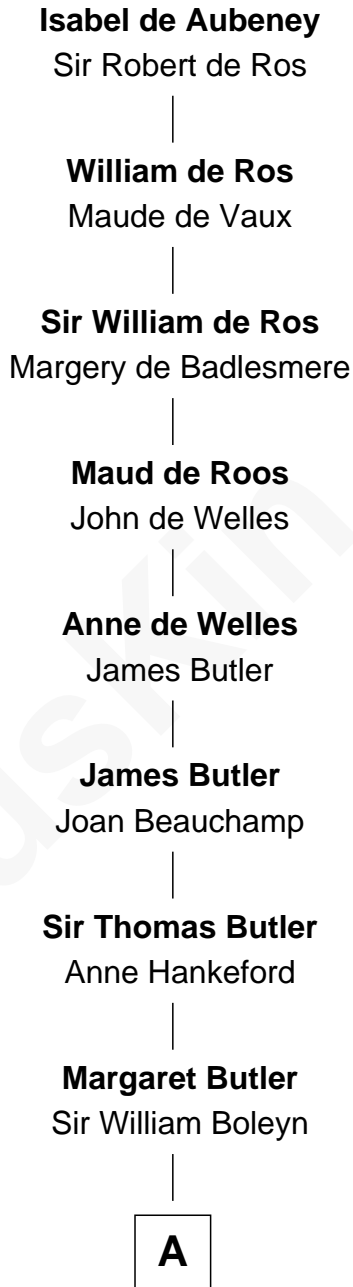

FamousKin.com
Relationship Chart of
Isabel de Aubeney
(- 1301)

7th Great-grandmother of

Anne Boleyn
2nd Wife of King Henry VIII

A

—
Thomas Boleyn
Elizabeth Howard

—
Anne Boleyn
Wife of King Henry VIII

FamousKin.com