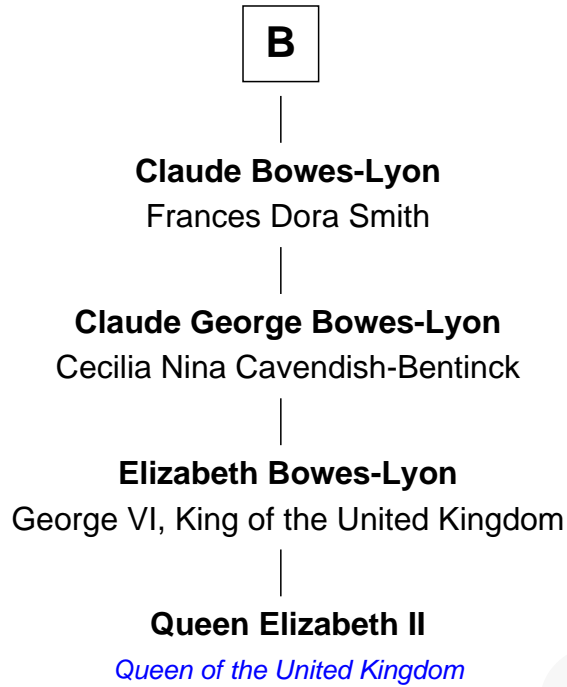

FamousKin.com
Relationship Chart of
Isabel de Aubeney
(- 1301)

19th Great-grandmother of
Queen Elizabeth II
Queen of the United Kingdom

Isabel de Aubeney

Sir Robert de Ros

William de Ros

Maude de Vaux

Sir William de Ros

John Talbot

Sir Gilbert Talbot

Audrey Cotton

A

A

Sir John Talbot
Margaret Troutbeck

Sir John Talbot
Frances Giffard

Jane Talbot
Sir George Bowes

Thomas Bowes
Anne Warcop

Thomas Bowes
Anne Maxton

Sir William Bowes
Elizabeth Blakiston

Sir George Bowes
Mary Gilbert

Mary Eleanor Bowes
John Lyon

Thomas Lyon-Bowes
Mary Elizabeth L. R. Carpenter

Thomas George Lyon-Bowes
Charlotte Grimstead

B

Elizabeth II photo by [Eric Draper](#)