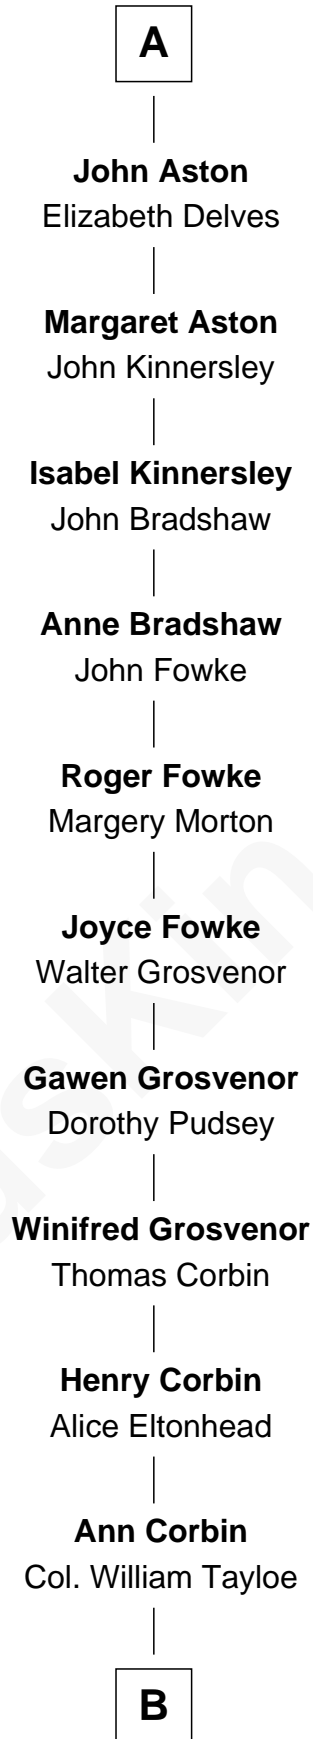

FamousKin.com
Relationship Chart of
Isabel de Aubeney
(- 1301)

19th Great-grandmother of
Edward Lloyd V
13th Governor of Maryland

Isabel de Aubeney

Sir Robert de Ros

William de Ros

Maude de Vaux

Sir William de Ros

Margery de Badlesmere

Maud de Roos

John de Welles

Margery de Welles

Stephen le Scrope

Maude le Scrope

Sir Baldwin Freville

Joyce Freville

Sir Roger Aston

Sir Robert Aston

Isabel Brereton

A

B

—
John Tayloe
Elizabeth Gwynn

—
John Tayloe
Rebecca Plater

—
Elizabeth Tayloe
Col. Edward Lloyd

—
Edward Lloyd V
13th Governor of Maryland

FamousKin.com