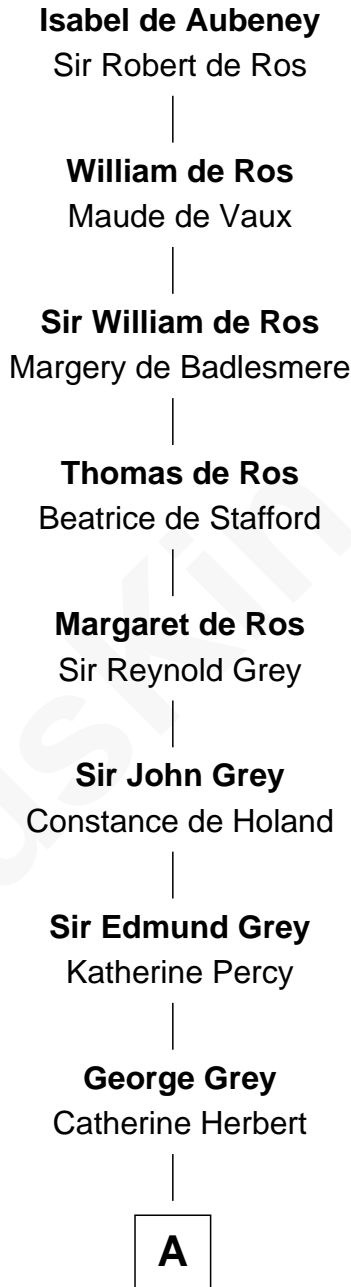

FamousKin.com
Relationship Chart of
Isabel de Aubeney
(- 1301)

21st Great-grandmother of
Kit Harington
TV Actor - "Game of Thrones"

A

Anne Grey

Sir John Hussey

Anne Hussey

Sir Humphrey Browne

Christian Browne

Sir John Tufton

Sir Nicholas Tufton

Frances Cecil

John Tufton

Margaret Sackville

Cecily Tufton

Christopher Hatton

Anne Hatton

Sir Daniel Finch

Charlotte Finch

Charles Seymour

Charlotte Seymour

Heneage Finch

Frances Finch

Sir George Legge

B