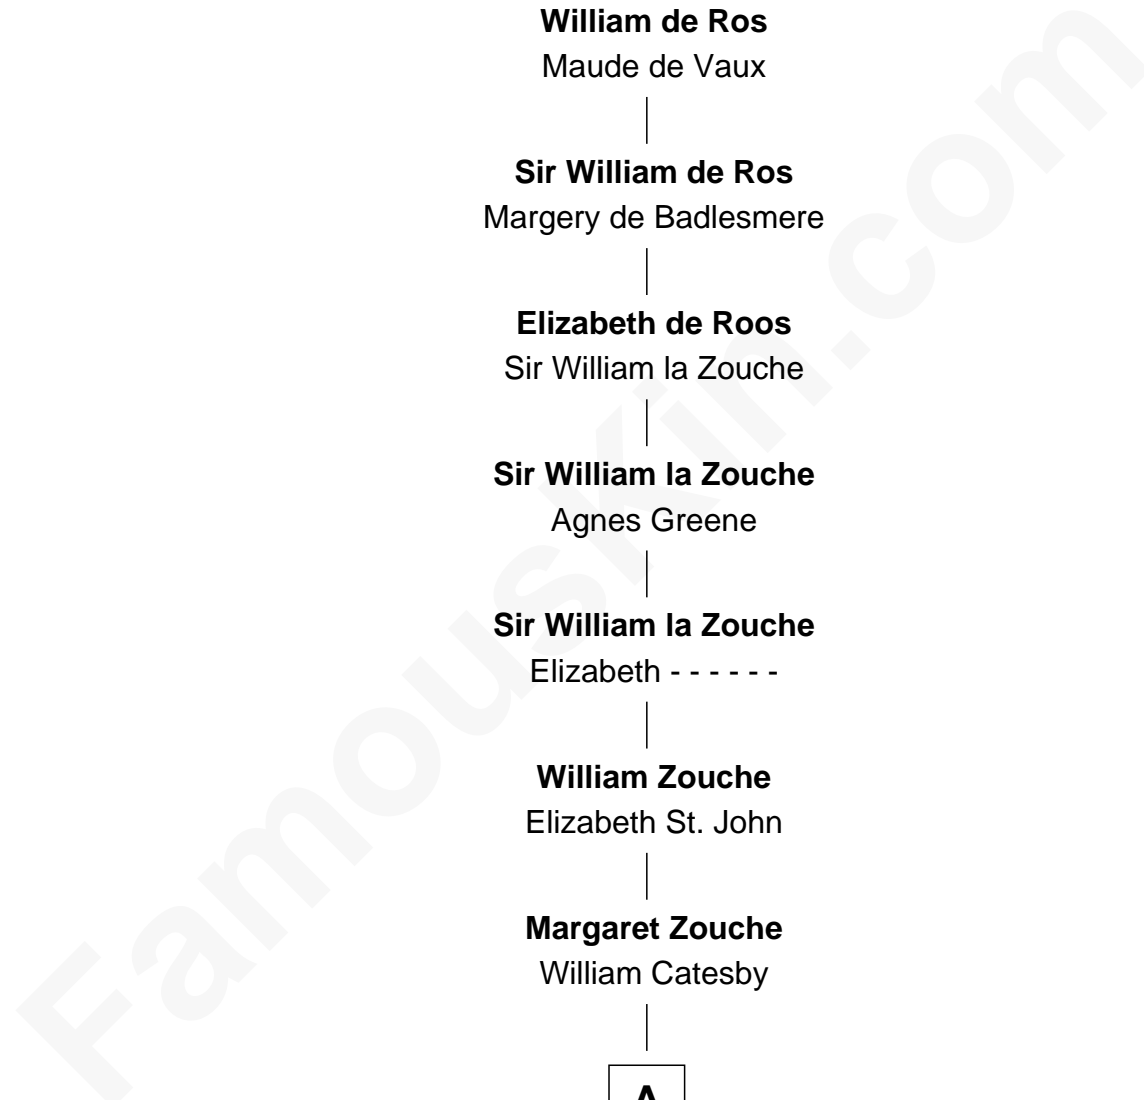

10th Great-grandmother of
Robert Catesby
Leader of Gunpowder Plot

Isabel de Aubeney

Sir Robert de Ros

William de Ros

Maude de Vaux

Sir William de Ros

Margery de Badlesmere

Elizabeth de Roos

Sir William la Zouche

Sir William la Zouche

Agnes Greene

Sir William la Zouche

Elizabeth - - - - -

William Zouche

Elizabeth St. John

Margaret Zouche

William Catesby

A