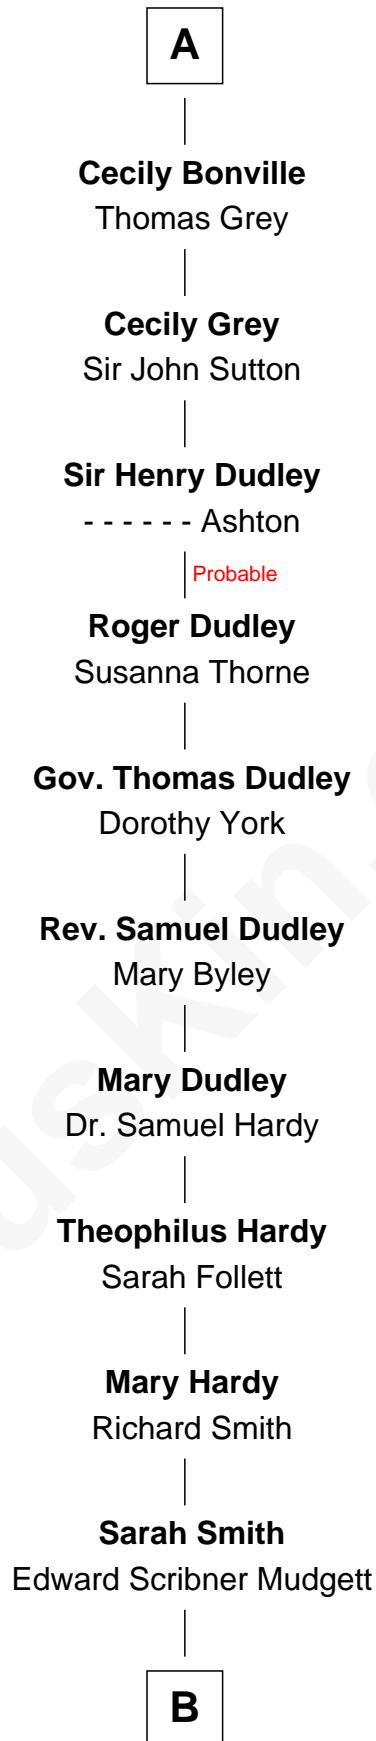

FamousKin.com
Relationship Chart of
Isabel de Aubeney
(- 1301)

19th Great-grandmother of

Dr. H. H. Holmes
Serial Killer aka "Devil in the White City"

Isabel de Aubeney

Sir Robert de Ros

William de Ros

Maude de Vaux

Sir William de Ros

Margery de Badlesmere

Thomas de Ros

Beatrice de Stafford

Margaret de Ros

Sir Reynold Grey

Margaret Grey

Sir William Bonville

William Bonville

Elizabeth Harington

William Bonville

Katherine Neville

A

B

—
Samuel Mudgett

Mary Morrill

—
Scribner Mudgett

Nancy Prescott

—
Levi Horton Mudgett

Theodate Page Price

—
Dr. H. H. Holmes

Serial Killer Dr. H. H. Holmes

FamousKin.com