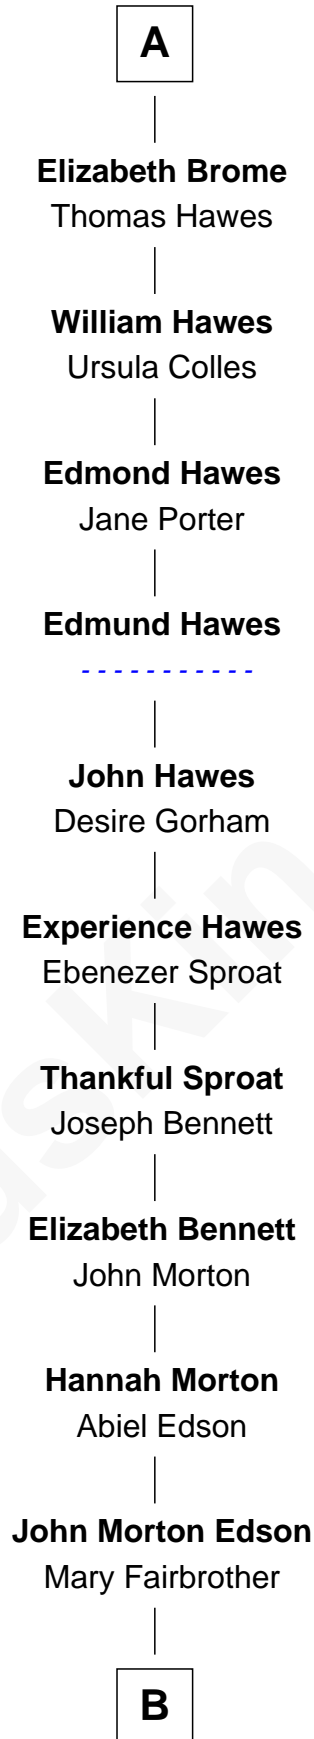

FamousKin.com
Relationship Chart of
Isabel de Aubeney
(- 1301)

21st Great-grandmother of
Marie-Chantal Miller
Crown Princess of Greece

Isabel de Aubeney

Sir Robert de Ros

Mary de Ros

William de Brewes

Sir Peter de Brewes

Agnes de Clifford

Sir Peter de Brewes

Joan Howard

Beatrice Brewes

Sir Hugh Shirley

Sir Ralph Shirley

Joan Basset

Beatrice Shirley

John Brome

Nicholas Brome

Katherine Lampeck

A

B

|
John Morton Edson

Mary H. Stevens

|
Mary Helen Edson

George H. Appleton

|
Blanche Louise Appleton

Ellis John Springer Miller

|
Ellis Warren Appleton Miller

Sophia June Squarebriggs

|
Robert Warren Miller

Marie Clara Pesantes

|
Marie-Chantal Miller