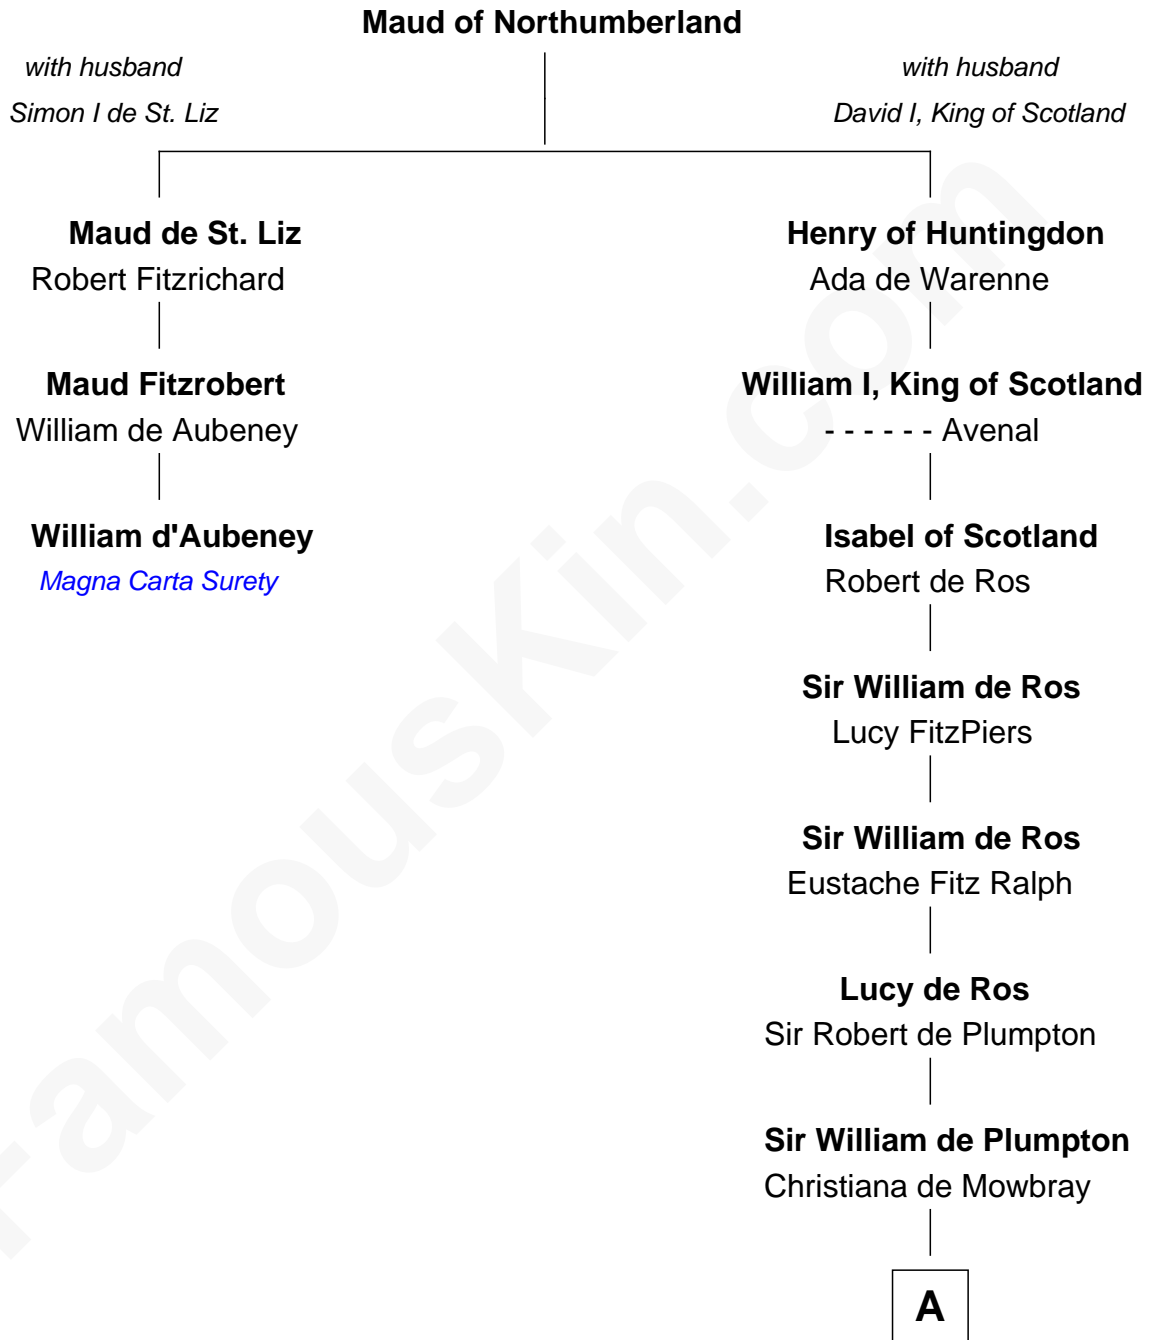

# FamousKin.com Relationship Chart of

**William d'Aubenev**

*Magna Carta Surety*

2nd cousin 14 times removed of

**Peter Worden**

*(c1569 - 1638/9) Great Migration Immigrant 1638*

**A**

**Alice Plumpton**

Sir Richard de Sherburne

**Margaret de Sherburne**

Richard de Bayley

**Richard Sherburne**

Agnes Harington

**Richard Sherburne**

Alice Hamerton

**Agnes Sherburne**

Henry Rushton

**Nicholas Rushton**

Margaret Radcliffe

**Agnes Rushton**

Richard Worthington

**Peter Worthington**

Isabel Anderton

**Isabel Worthington**

Robert Worden

**Peter Worden**

*Great Migration Immigrant 1638*