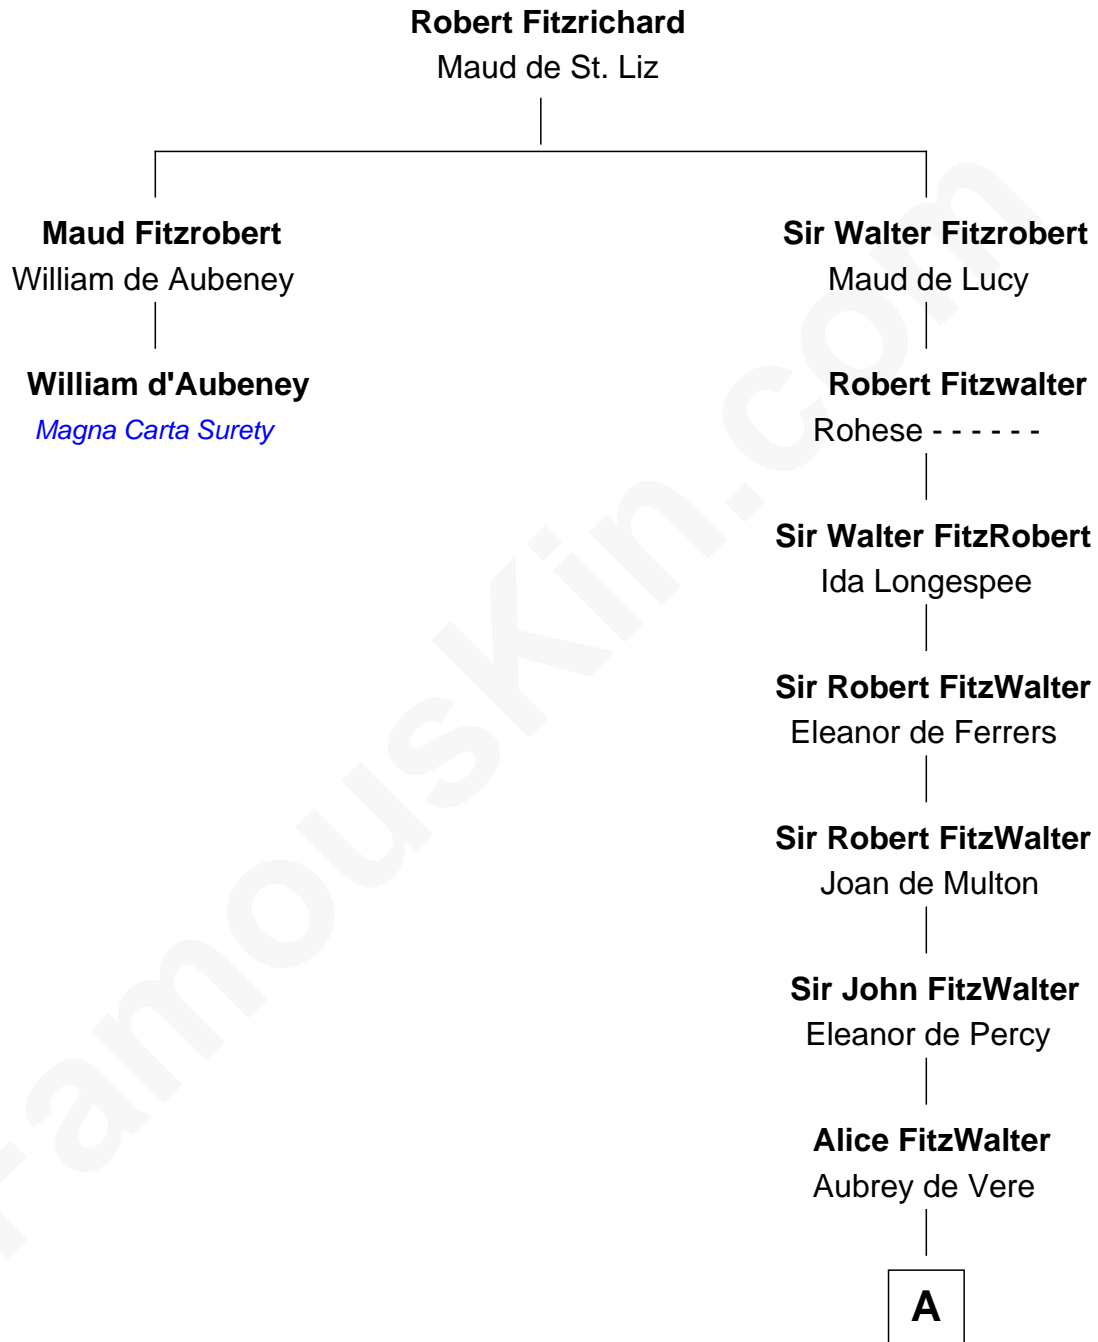

FamousKin.com Relationship Chart of

William d'Aubeney

Magna Carta Surety

1st cousin 20 times removed of

Daniel Burnham

World's Columbian Expo Architect

A

Sir Richard de Vere

Alice Sergeaux

Sir John de Vere

Elizabeth Howard

Joan de Vere

Sir William Norreys

Margaret Norreys

Gilbert Bullock

Thomas Bullock