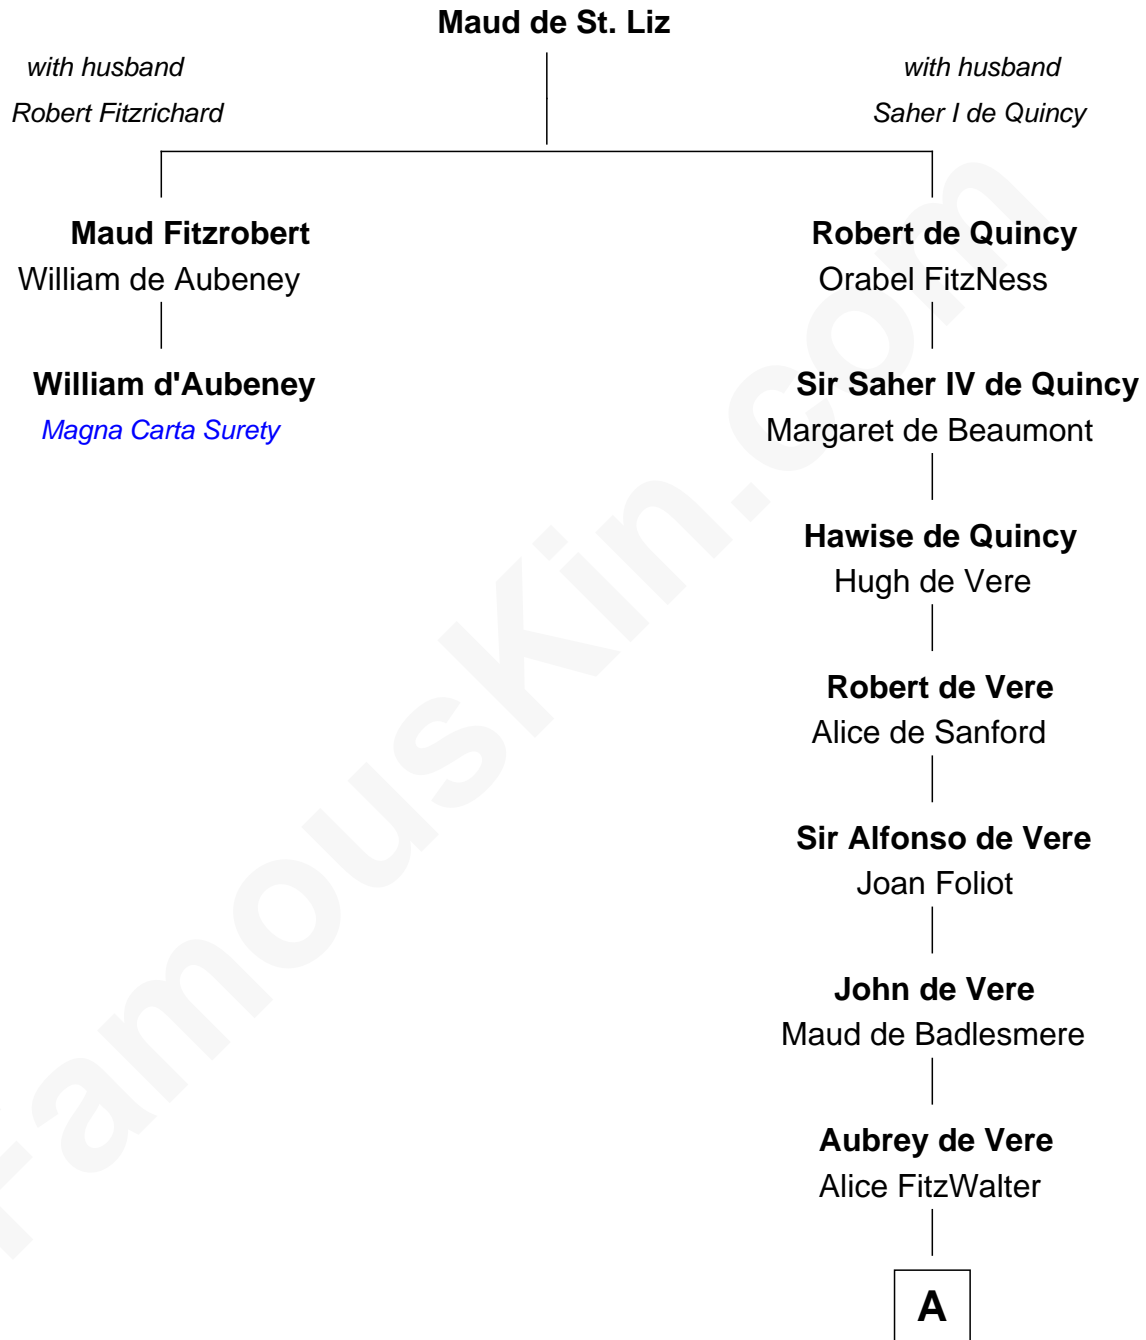

FamousKin.com Relationship Chart of

William d'Aubeney

Magna Carta Surety

1st cousin 20 times removed of

Daniel Burnham

World's Columbian Expo Architect

A

Sir Richard de Vere

Alice Sergeaux

Sir John de Vere

Elizabeth Howard

Joan de Vere

Sir William Norreys

Margaret Norreys

Gilbert Bullock

Thomas Bullock

Alice Kingsmill

Richard Bullock

Alice Berrington

William Bullock

Elizabeth Bullock

Augustine Clement

Elizabeth Clement

William Sumner