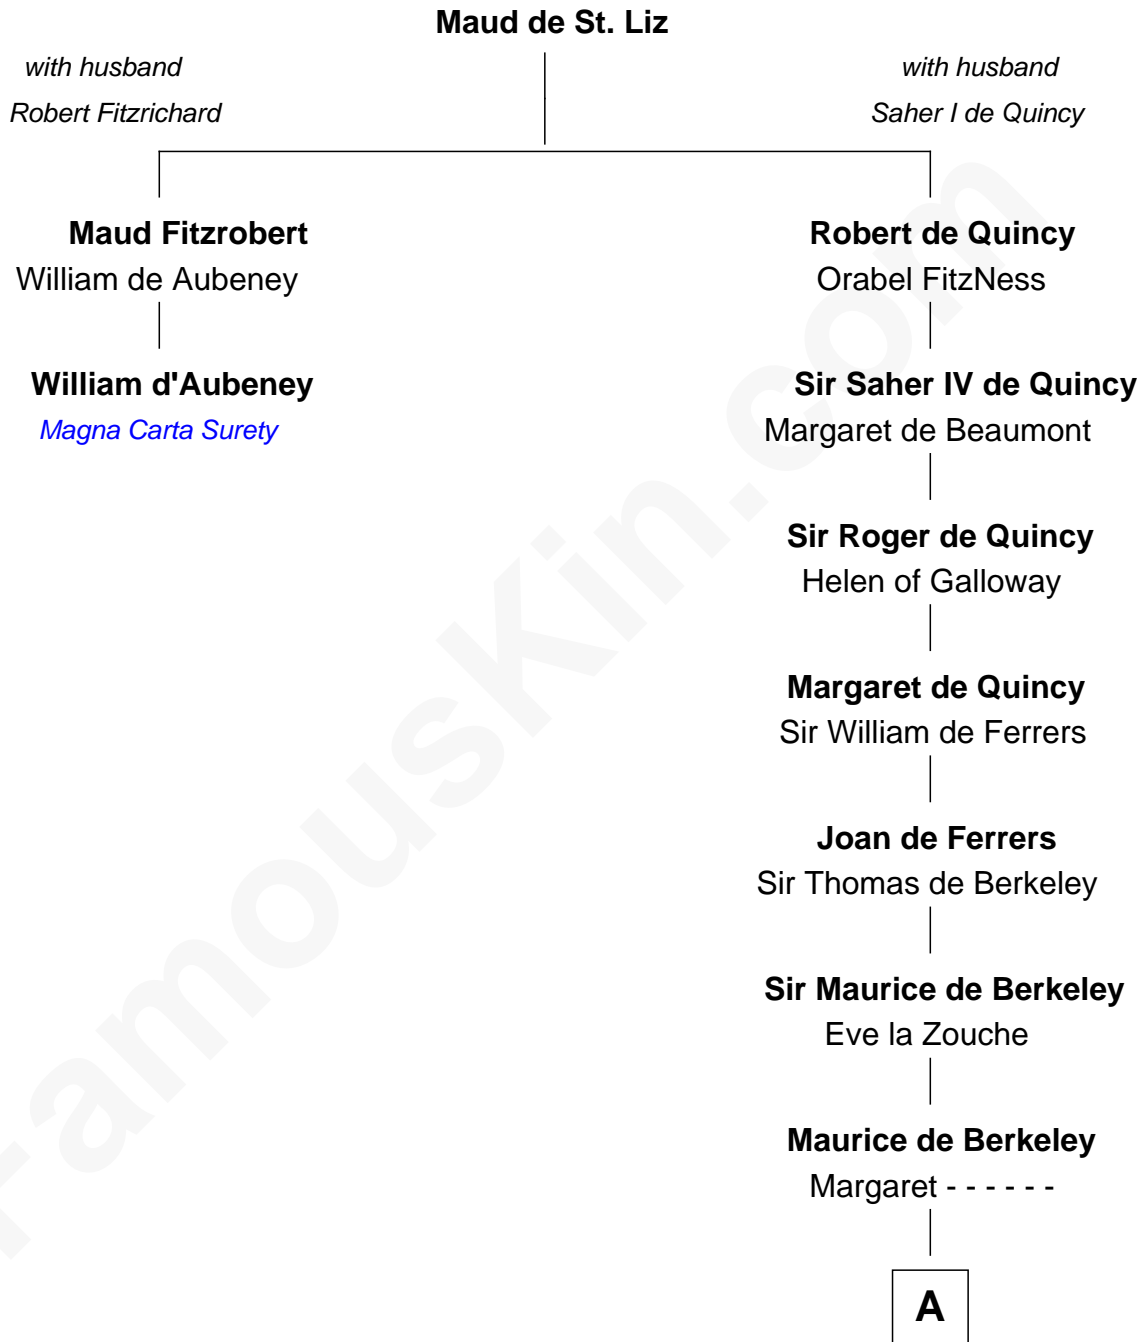

FamousKin.com Relationship Chart of

William d'Aubeney

Magna Carta Surety

1st cousin 20 times removed of

Samuel Prescott

Completed Paul Revere's Midnight Ride

A

Thomas Berkeley
Catherine Botetourte