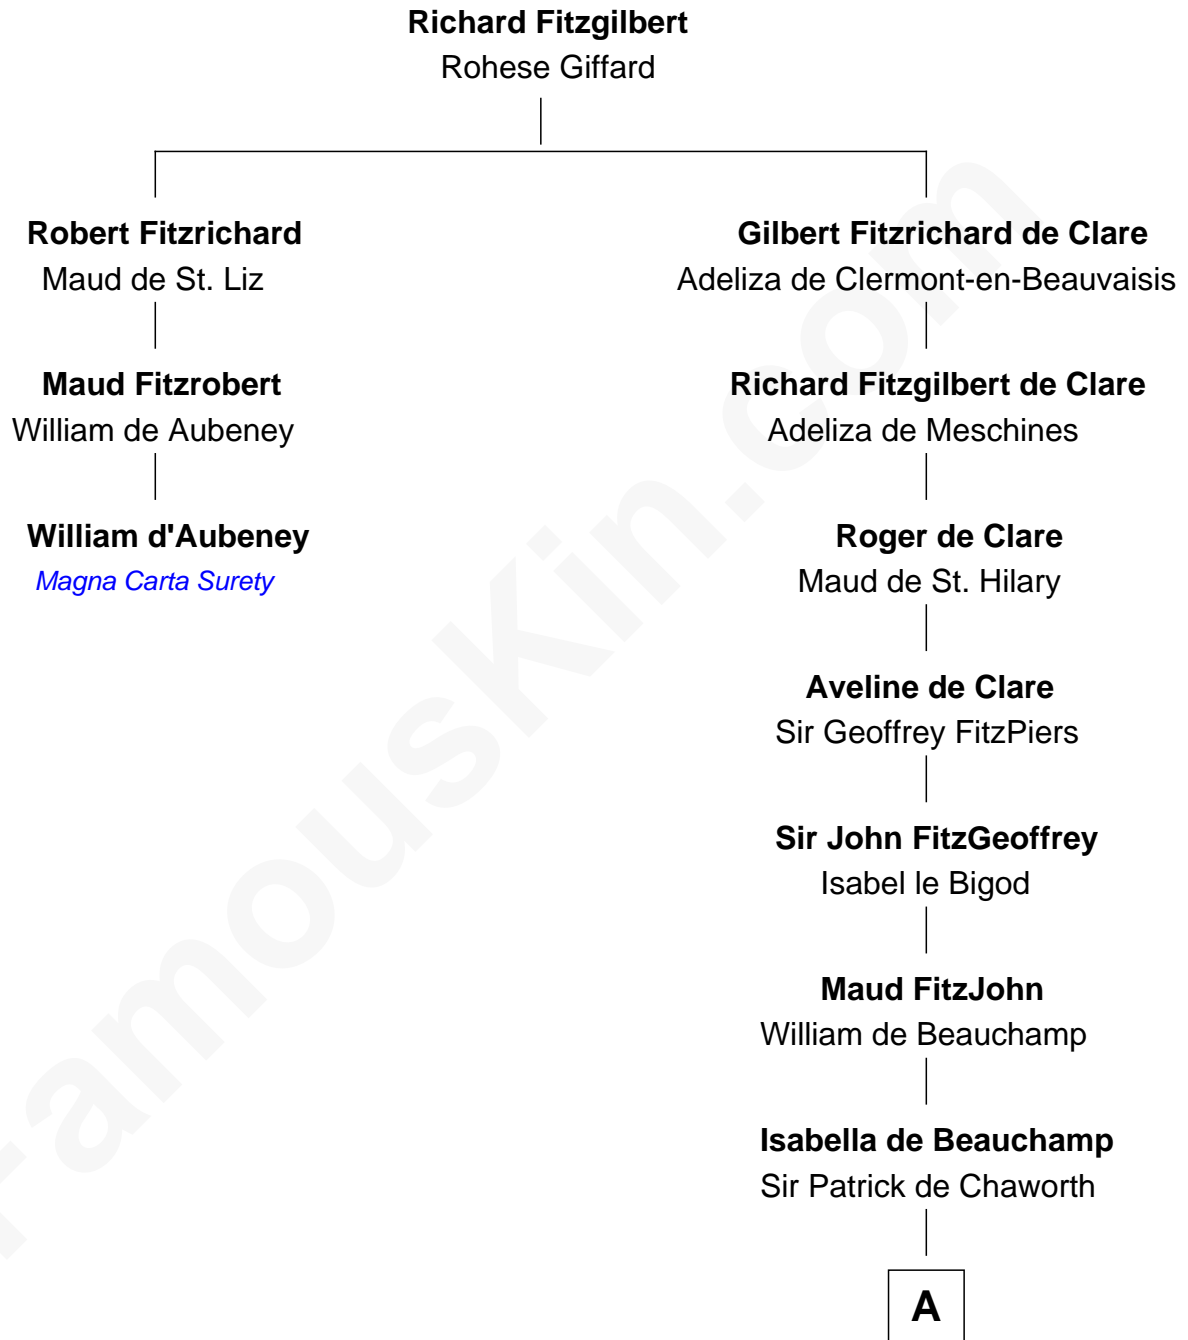

FamousKin.com Relationship Chart of

William d'Aubeny

Magna Carta Surety

2nd cousin 13 times removed of

Charles V

Holy Roman Emperor

A

Maud de Chaworth

Henry Plantagenet

Henry of Lancaster

Isabella de Beaumont

Blanche of Lancaster

John of Gaunt

Philippa of Lancaster

John I, King of Portugal

Isabella of Portugal

Philip of Burgundy

Charles of Burgundy

Isabella of Bourbon

Mary of Burgundy

Maximilian I, Holy Roman Emperor

Philip I, King of Castile

Joanna of Castile

Charles V