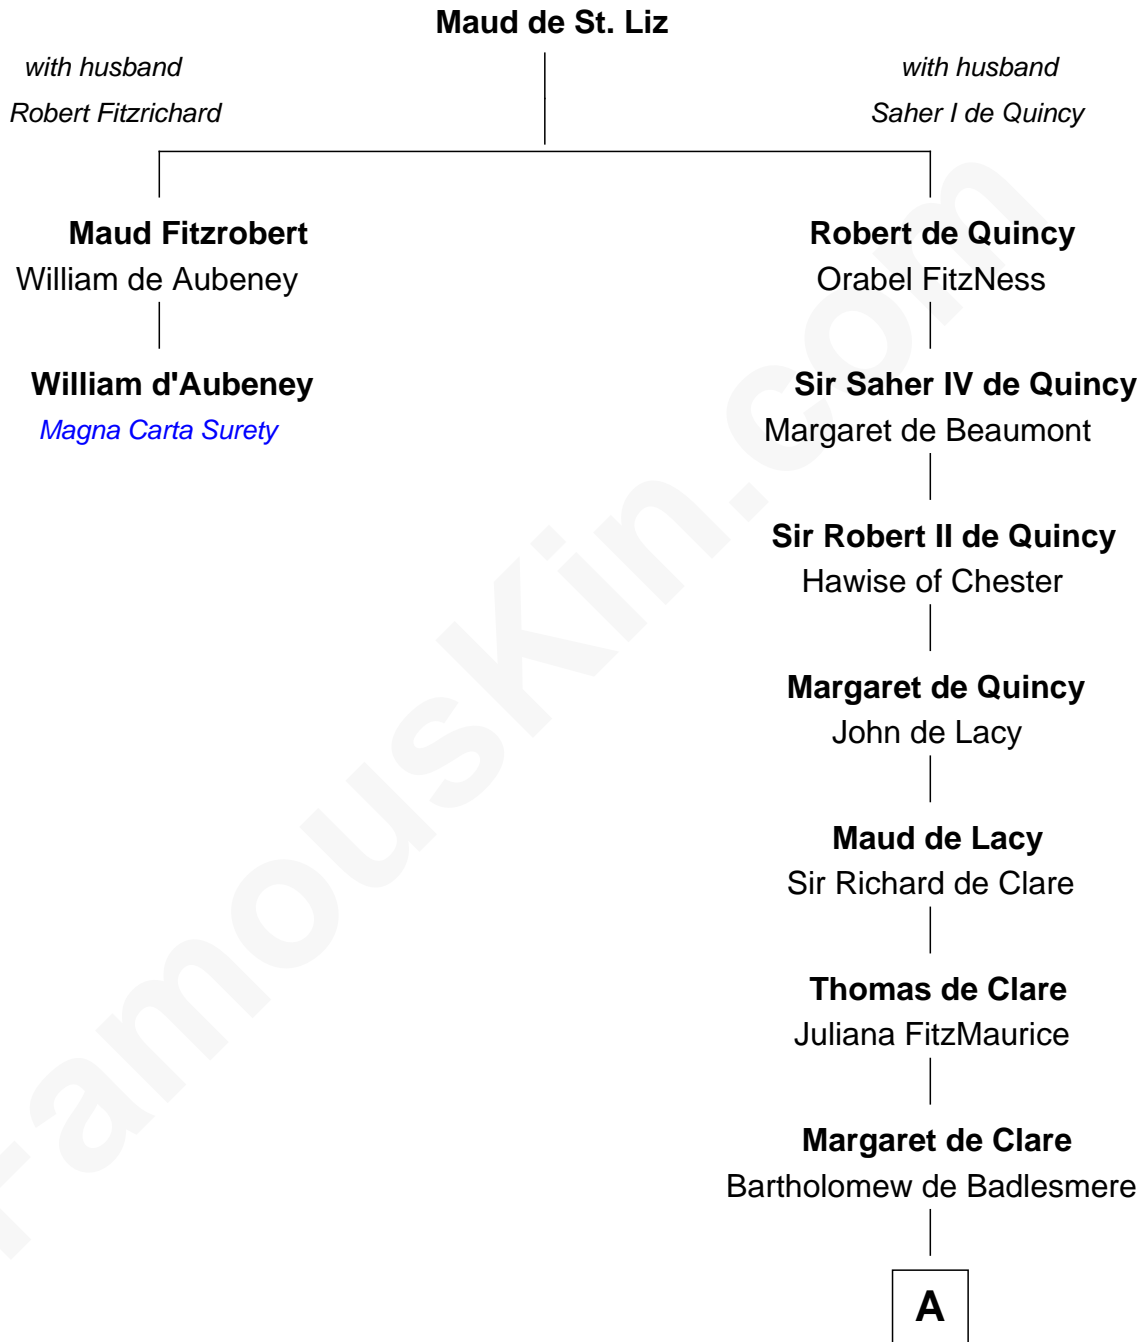

FamousKin.com Relationship Chart of

William d'Aubeney

Magna Carta Surety

1st cousin 19 times removed of

Roger Sherman

Signer of the Declaration of Independence

A

Elizabeth de Badlesmere

Sir William de Bohun

Elizabeth de Bohun

Sir Richard Fitzalan

Elizabeth Fitzalan

Sir Robert Goushill

Elizabeth Goushill

Sir Robert Wingfield

Elizabeth Wingfield